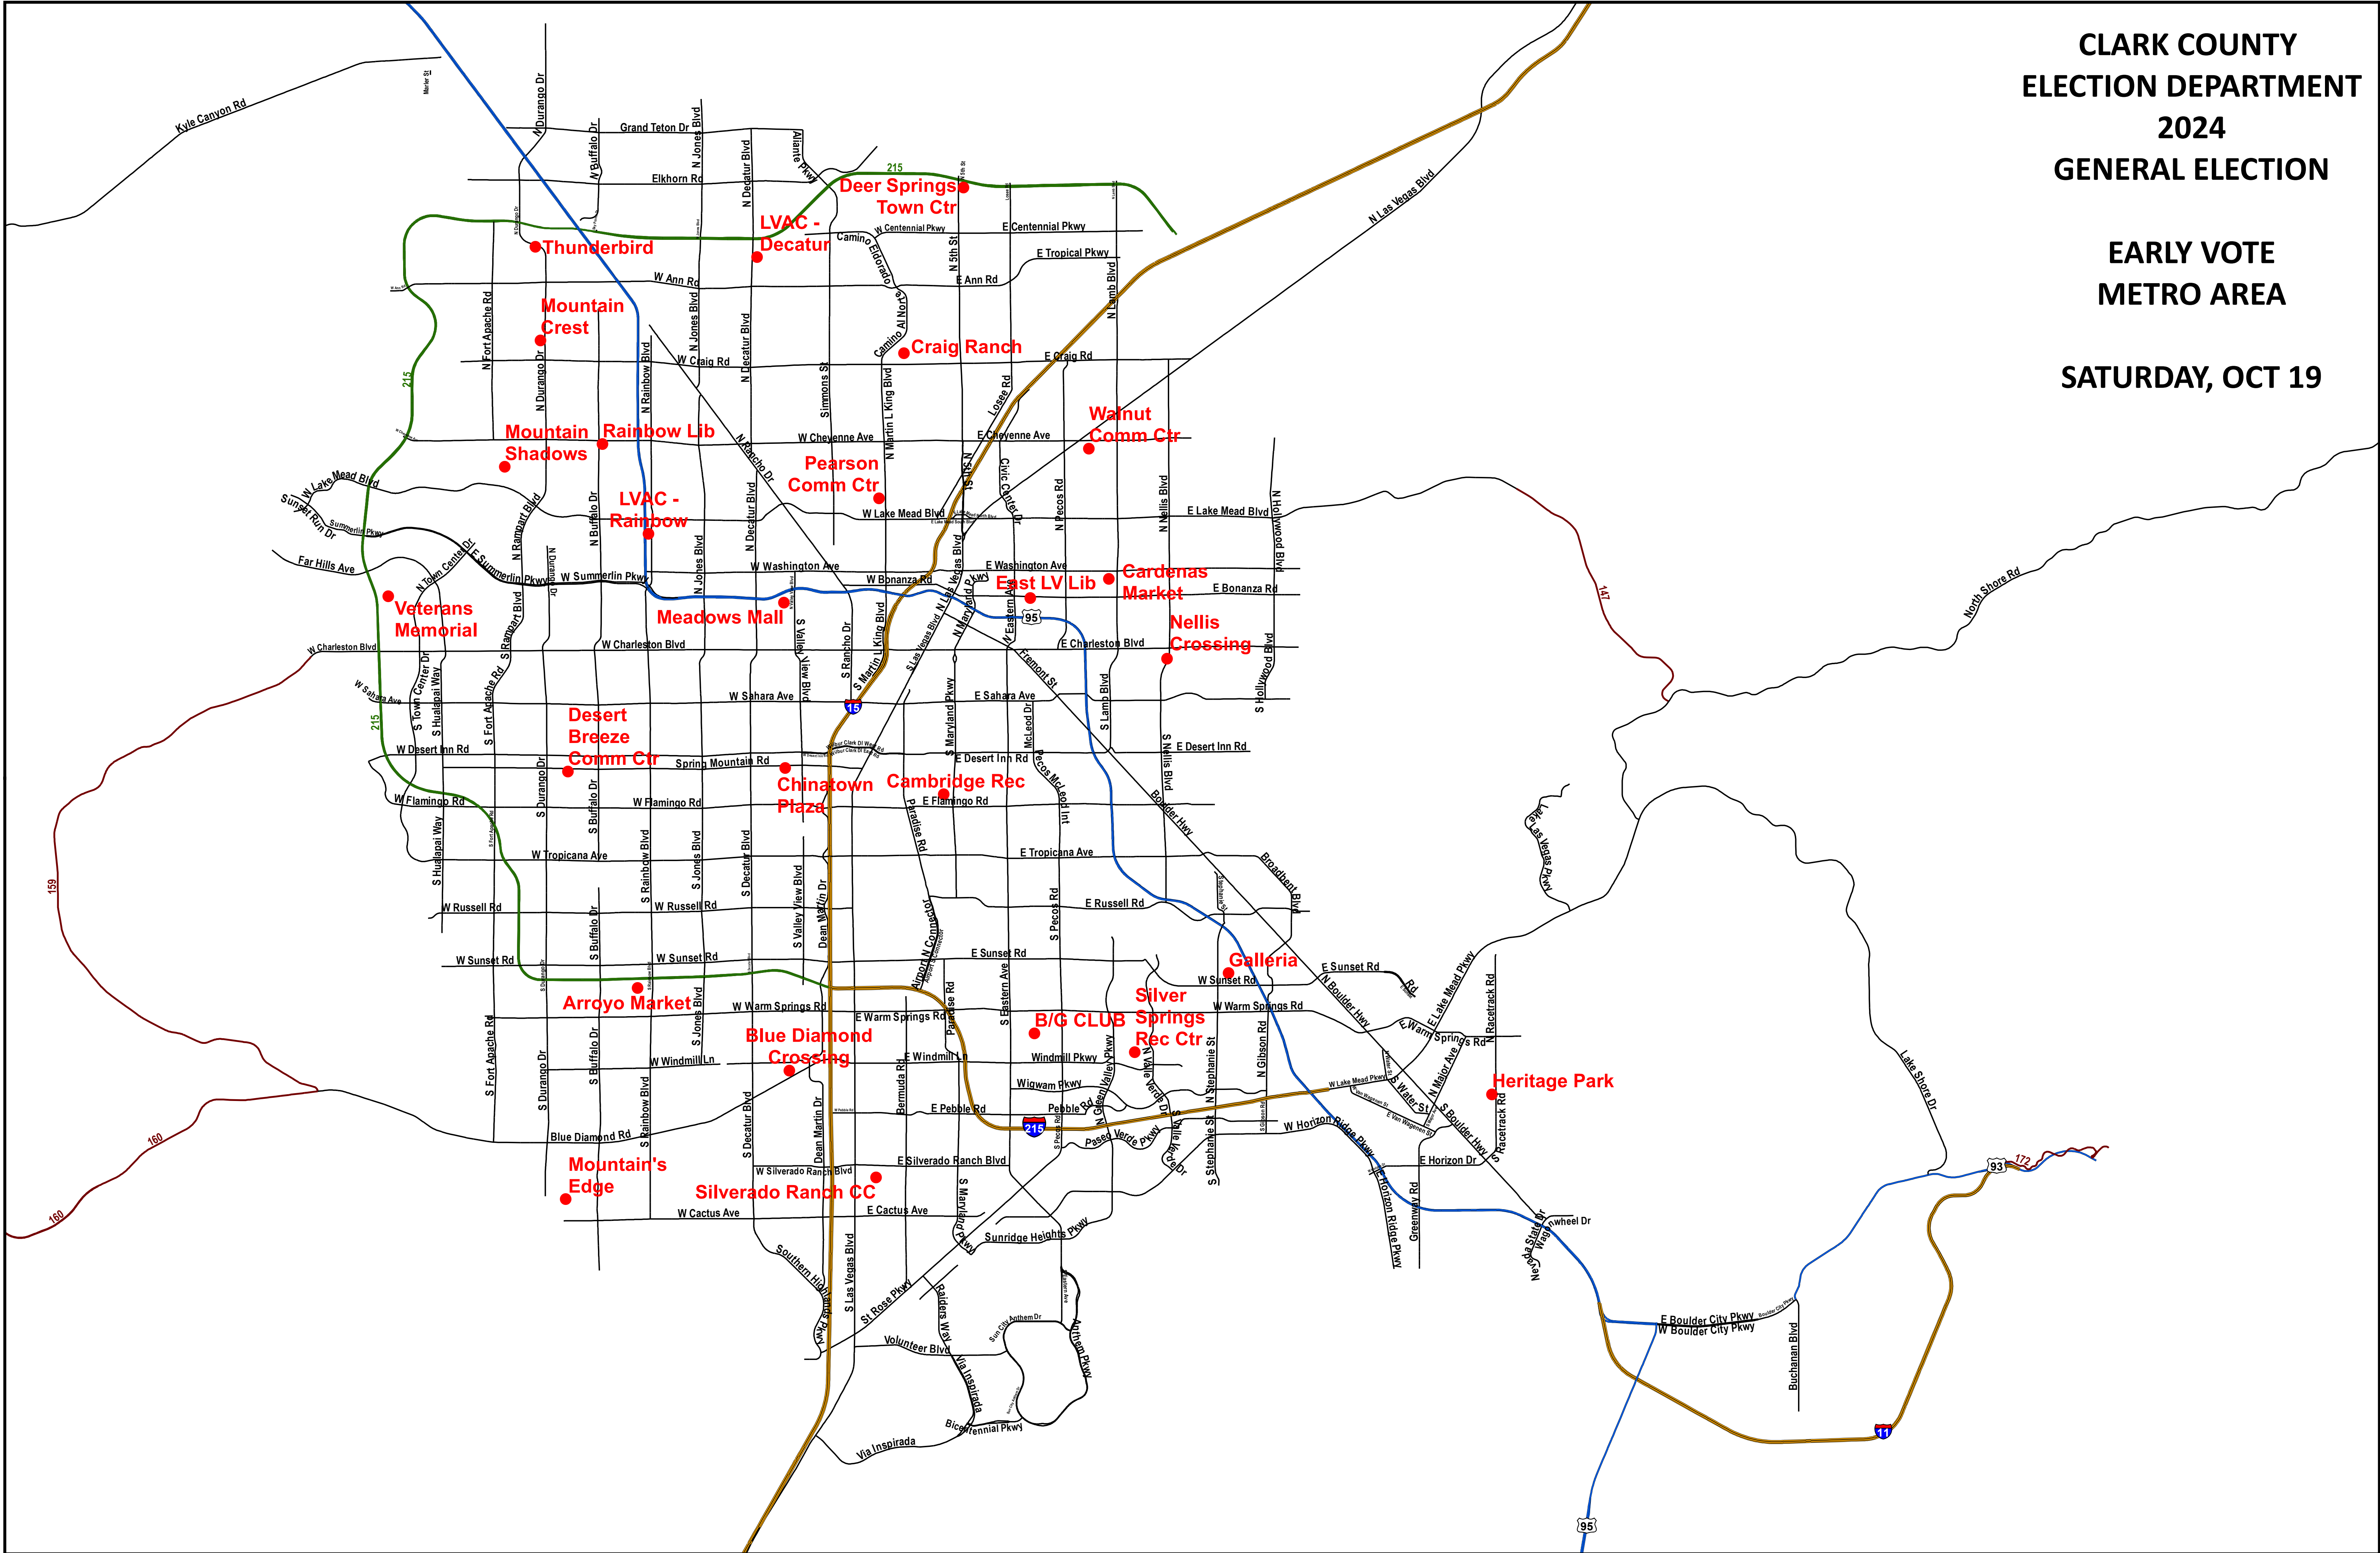

CLARK COUNTY
ELECTION DEPARTMENT
2024
GENERAL ELECTION

EARLY VOTE
METRO AREA

SATURDAY, OCT 19