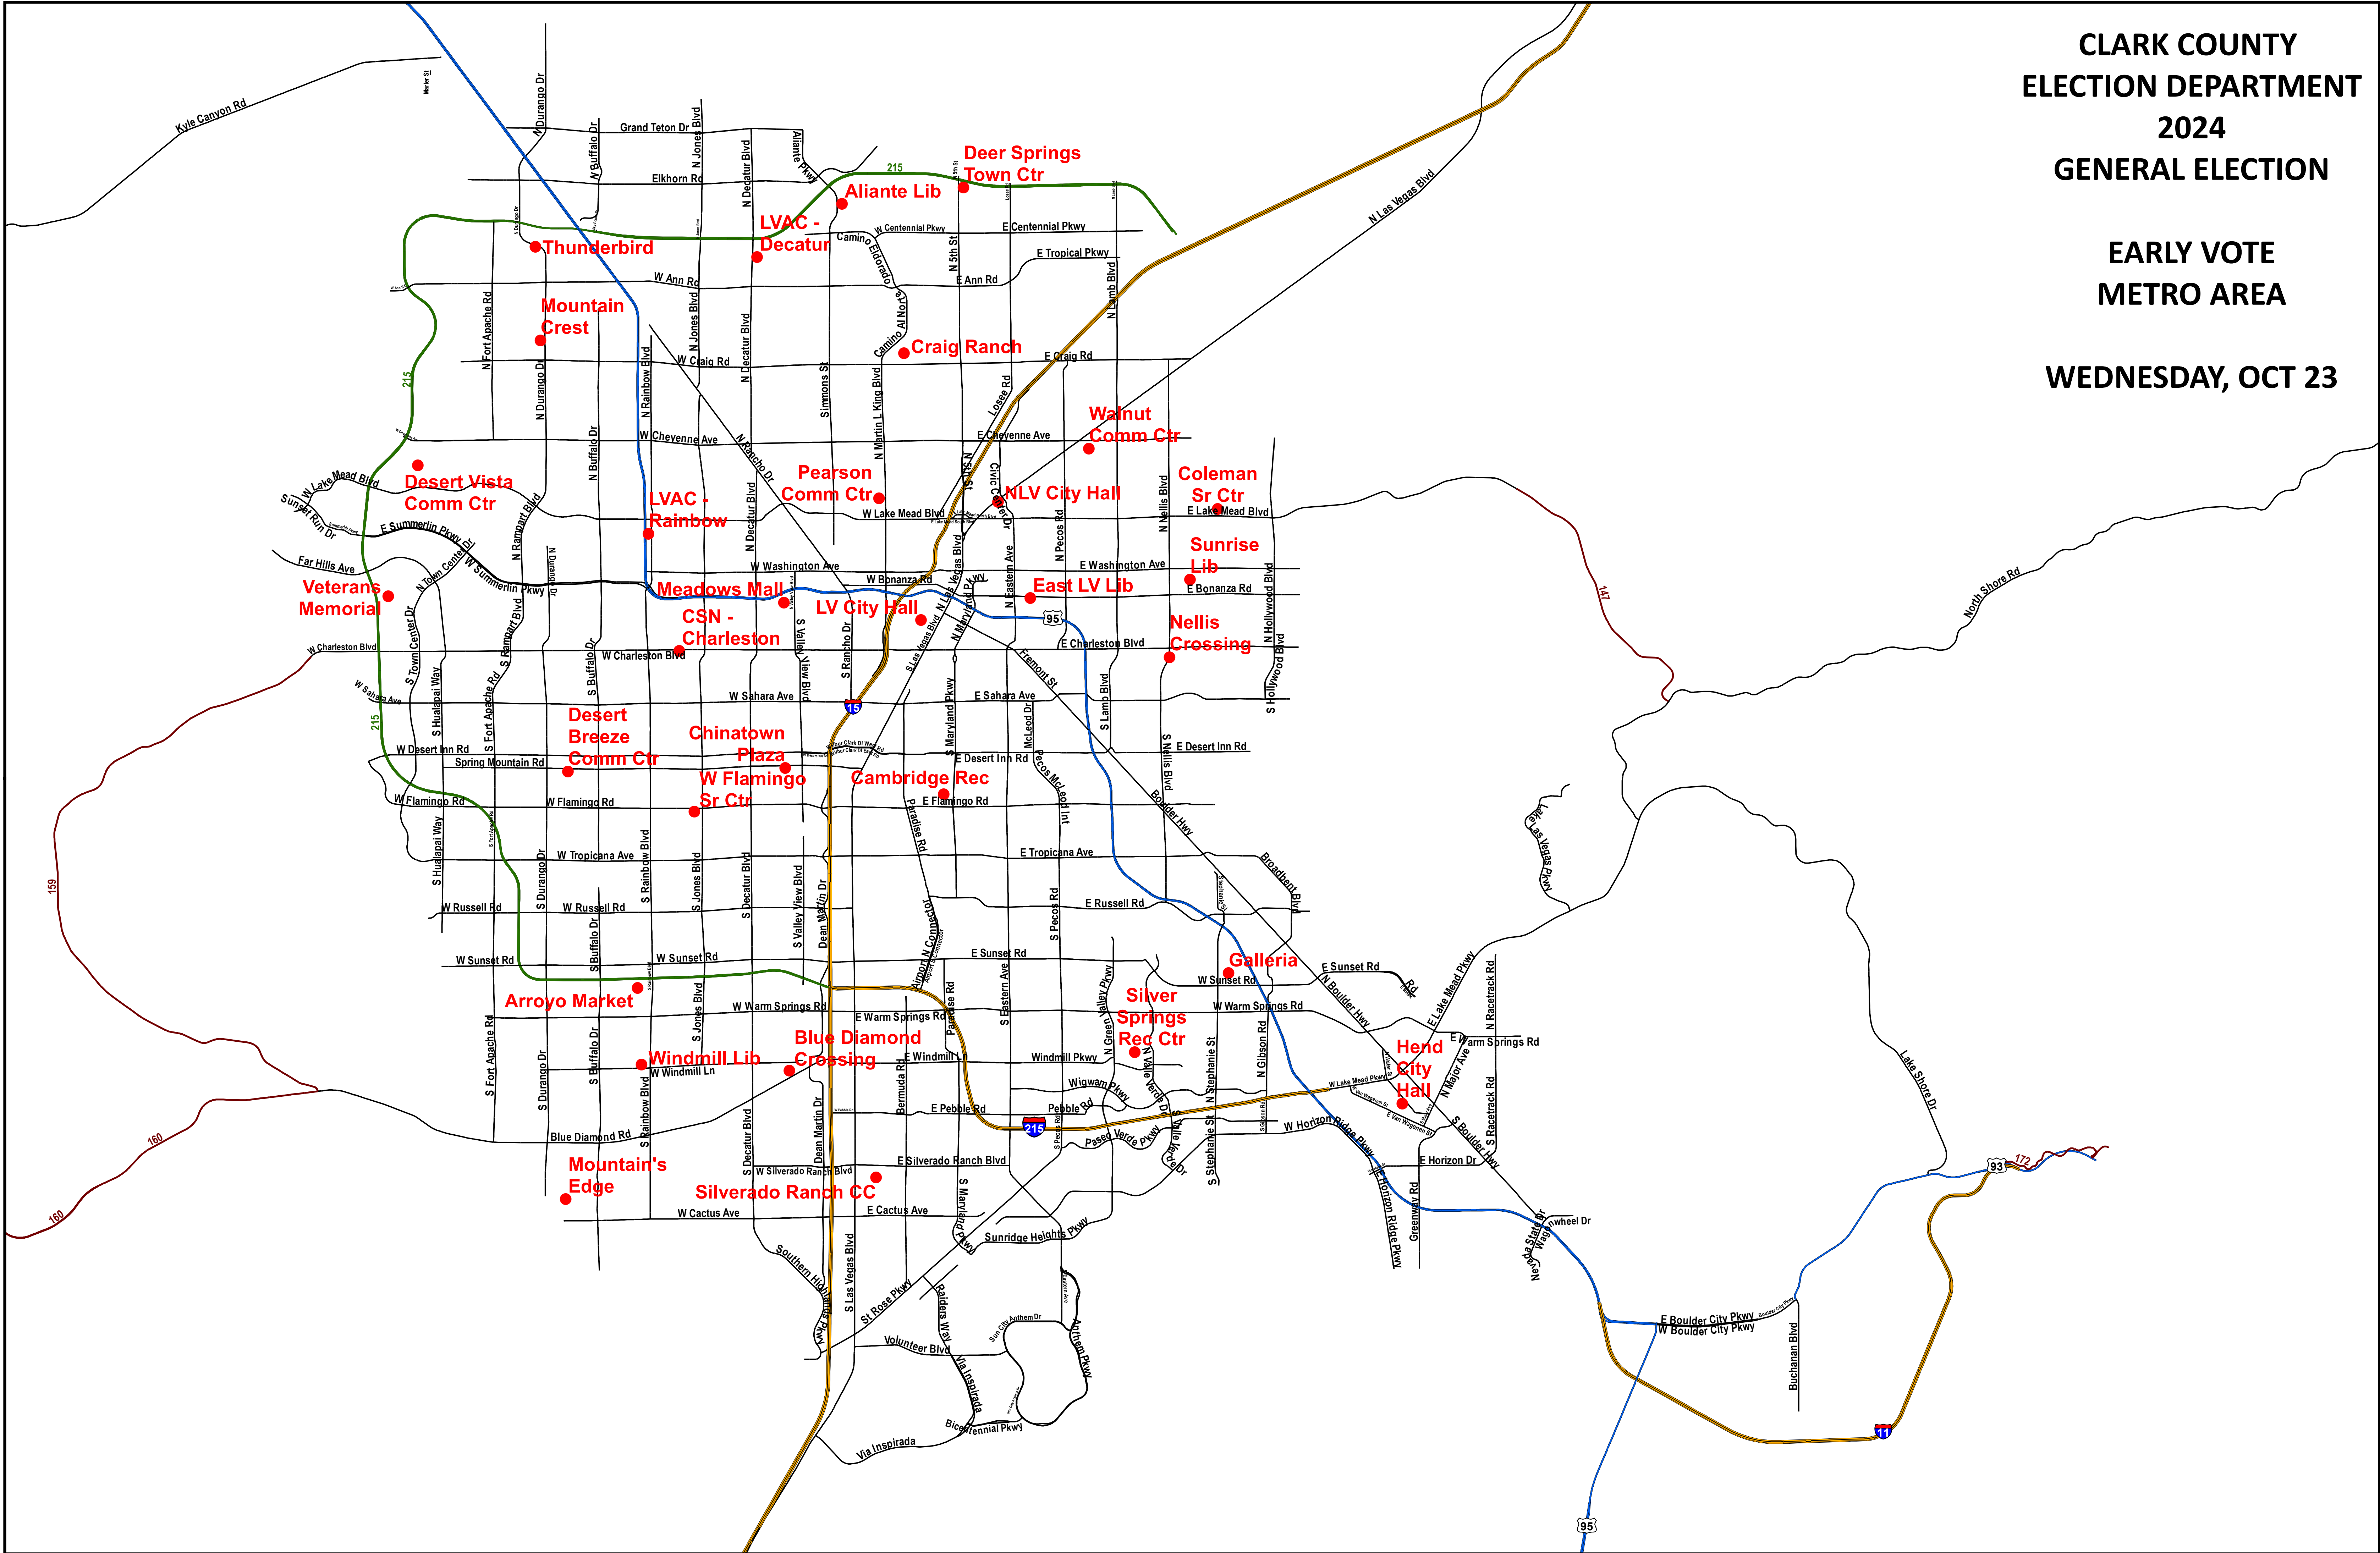

CLARK COUNTY
ELECTION DEPARTMENT
2024
GENERAL ELECTION

EARLY VOTE
METRO AREA

WEDNESDAY, OCT 23