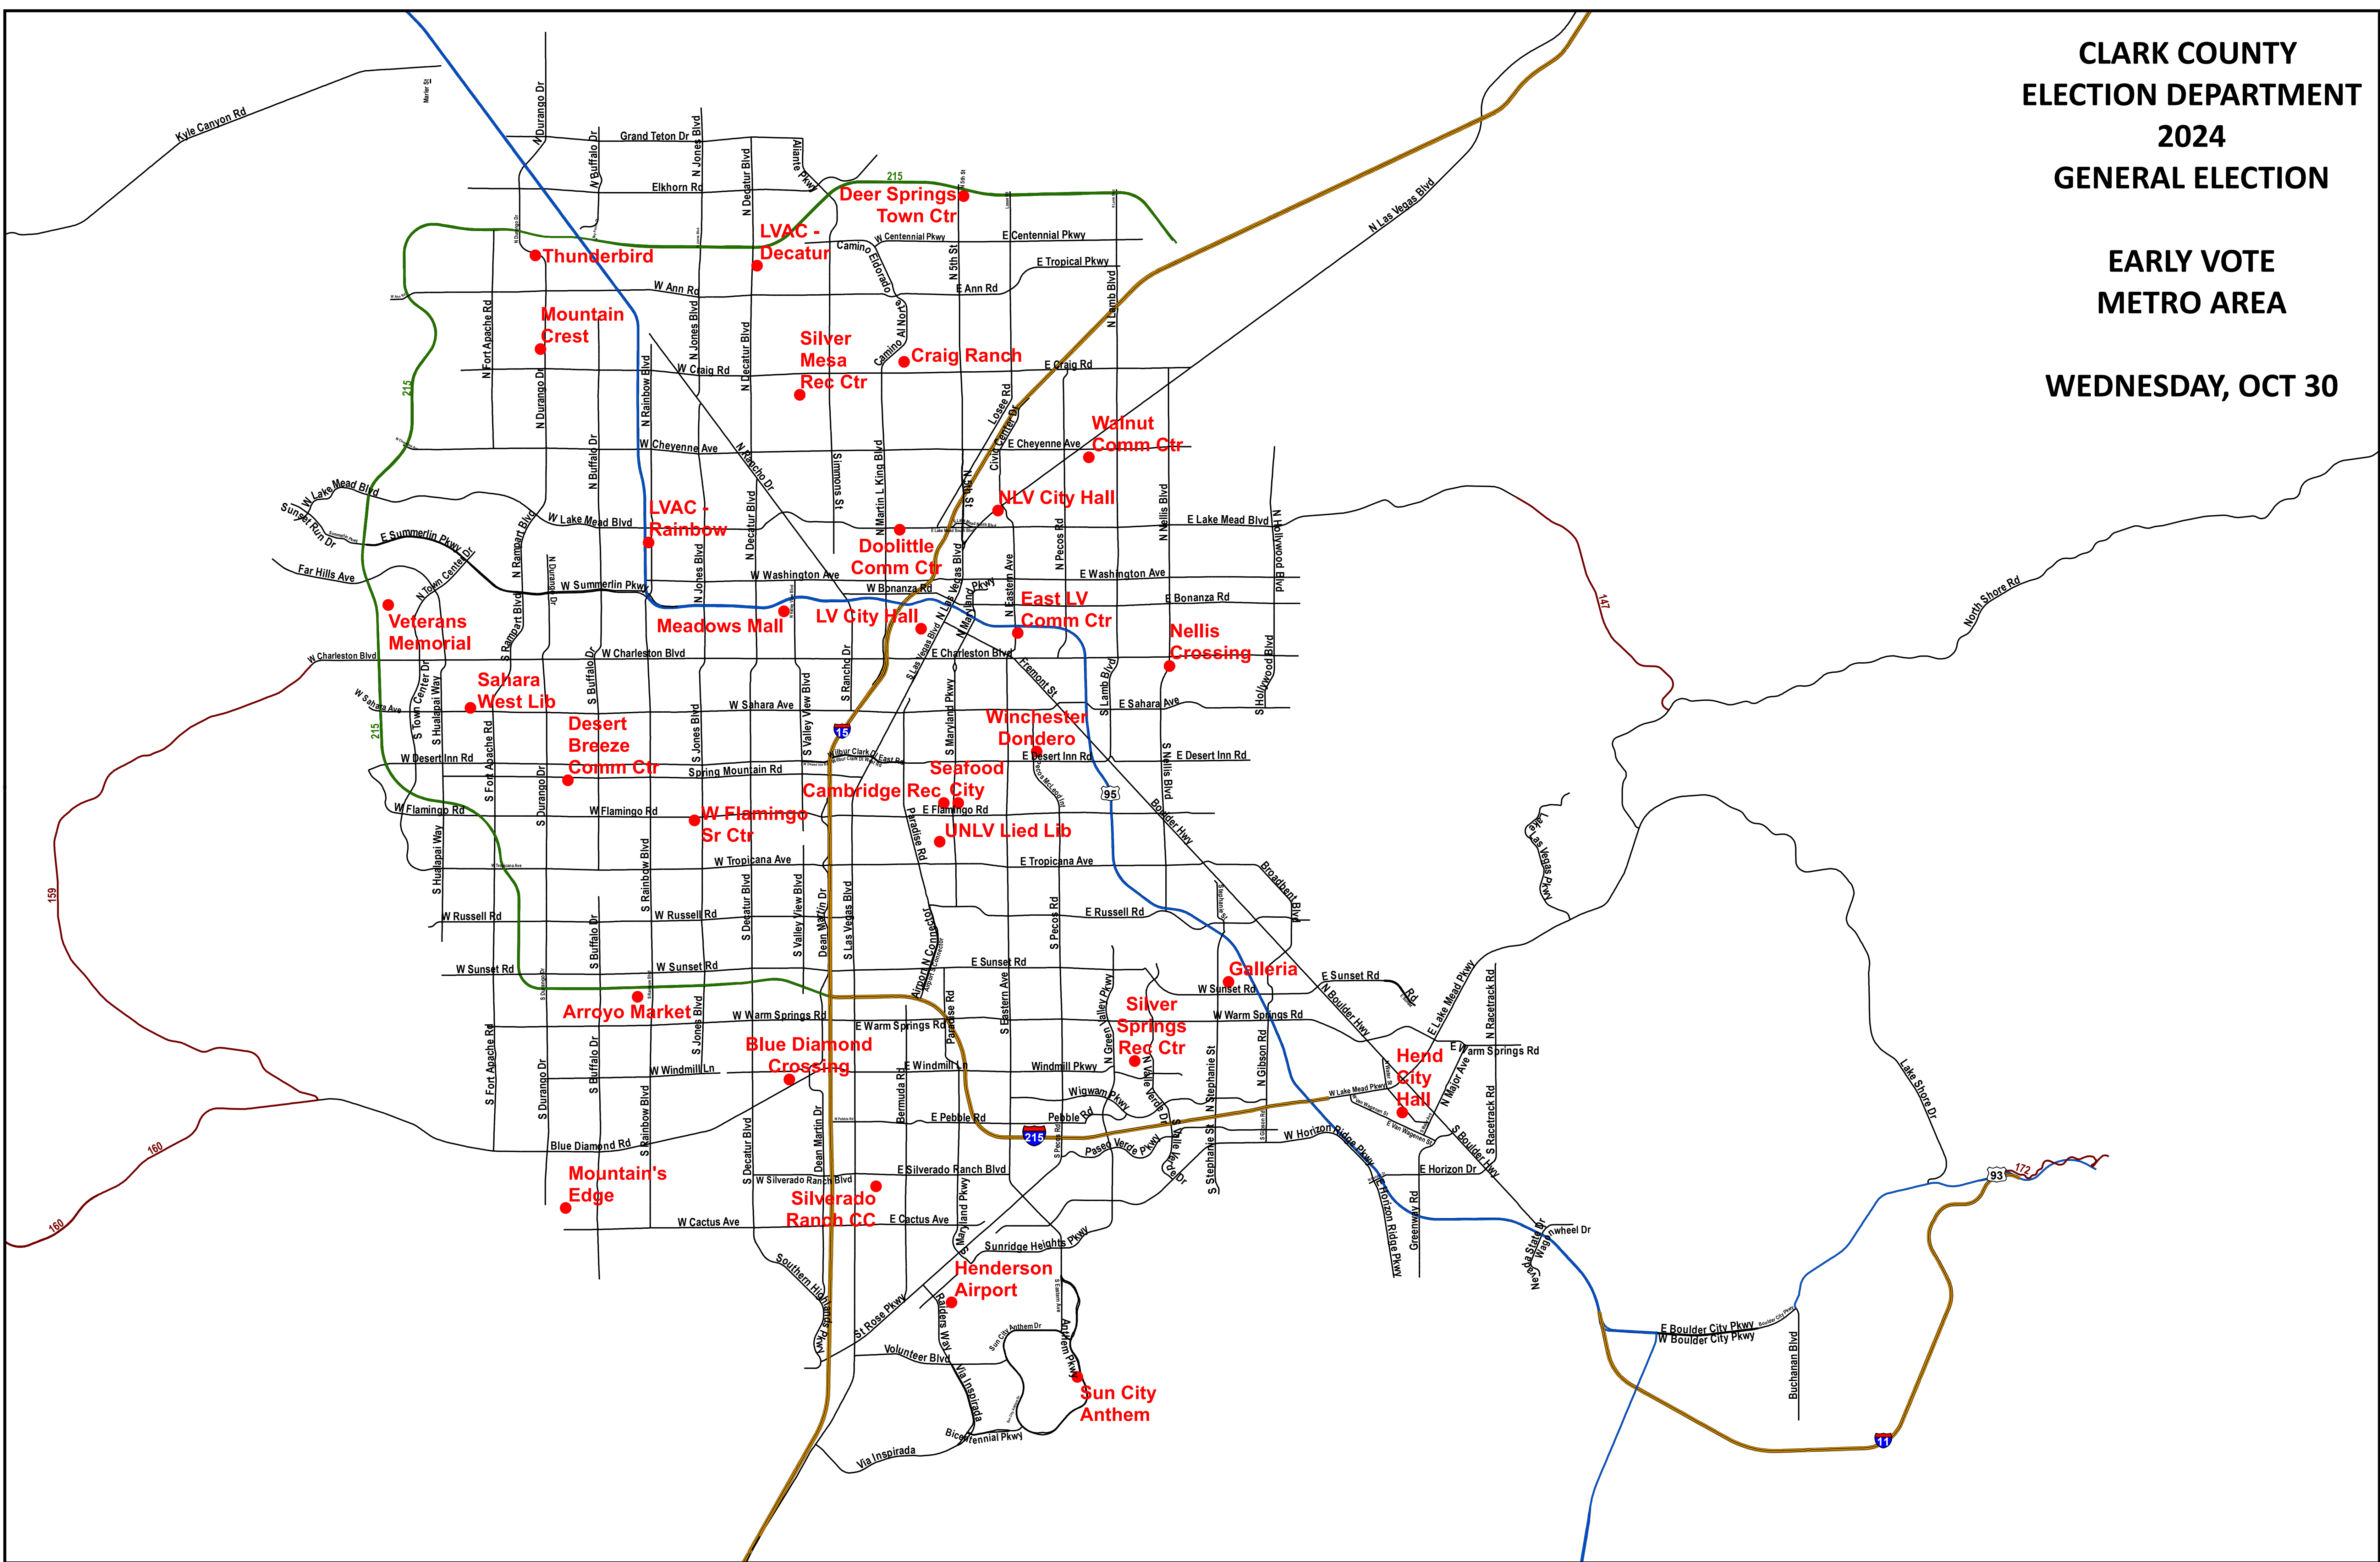

CLARK COUNTY
ELECTION DEPARTMENT
2024
GENERAL ELECTION

EARLY VOTE
METRO AREA

WEDNESDAY, OCT 30