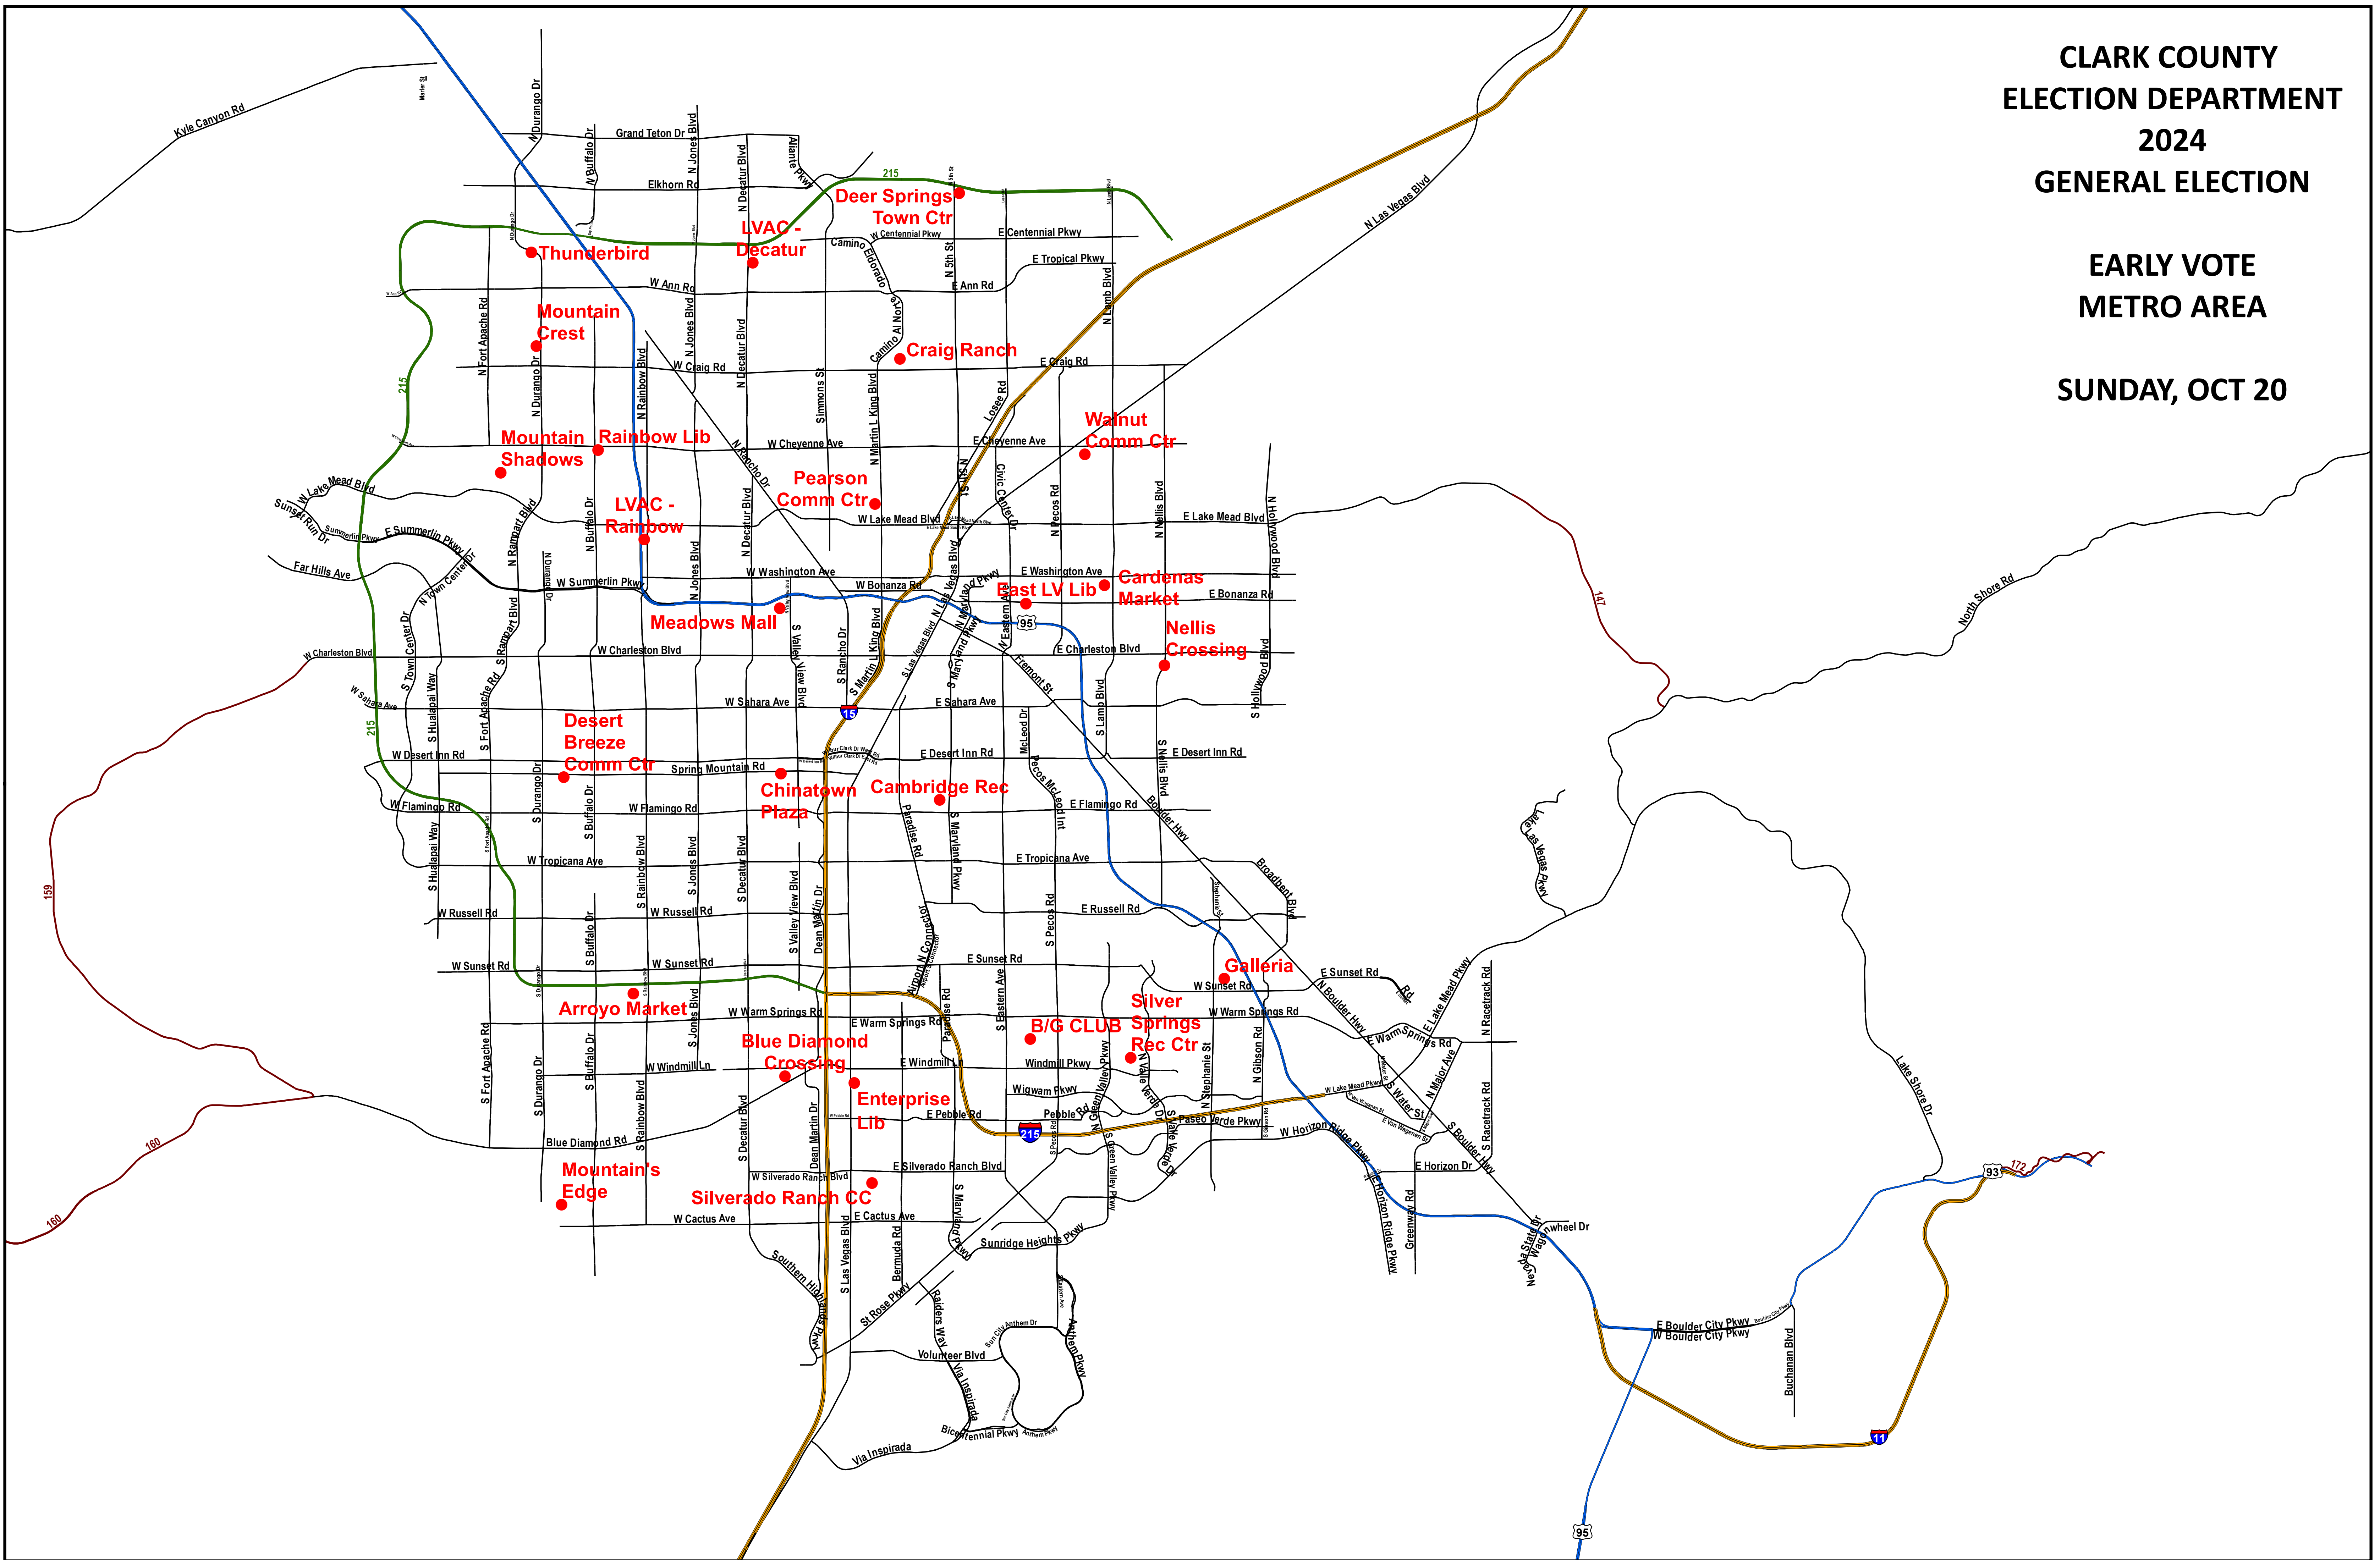

CLARK COUNTY
ELECTION DEPARTMENT
2024
GENERAL ELECTION

EARLY VOTE
METRO AREA

SUNDAY, OCT 20