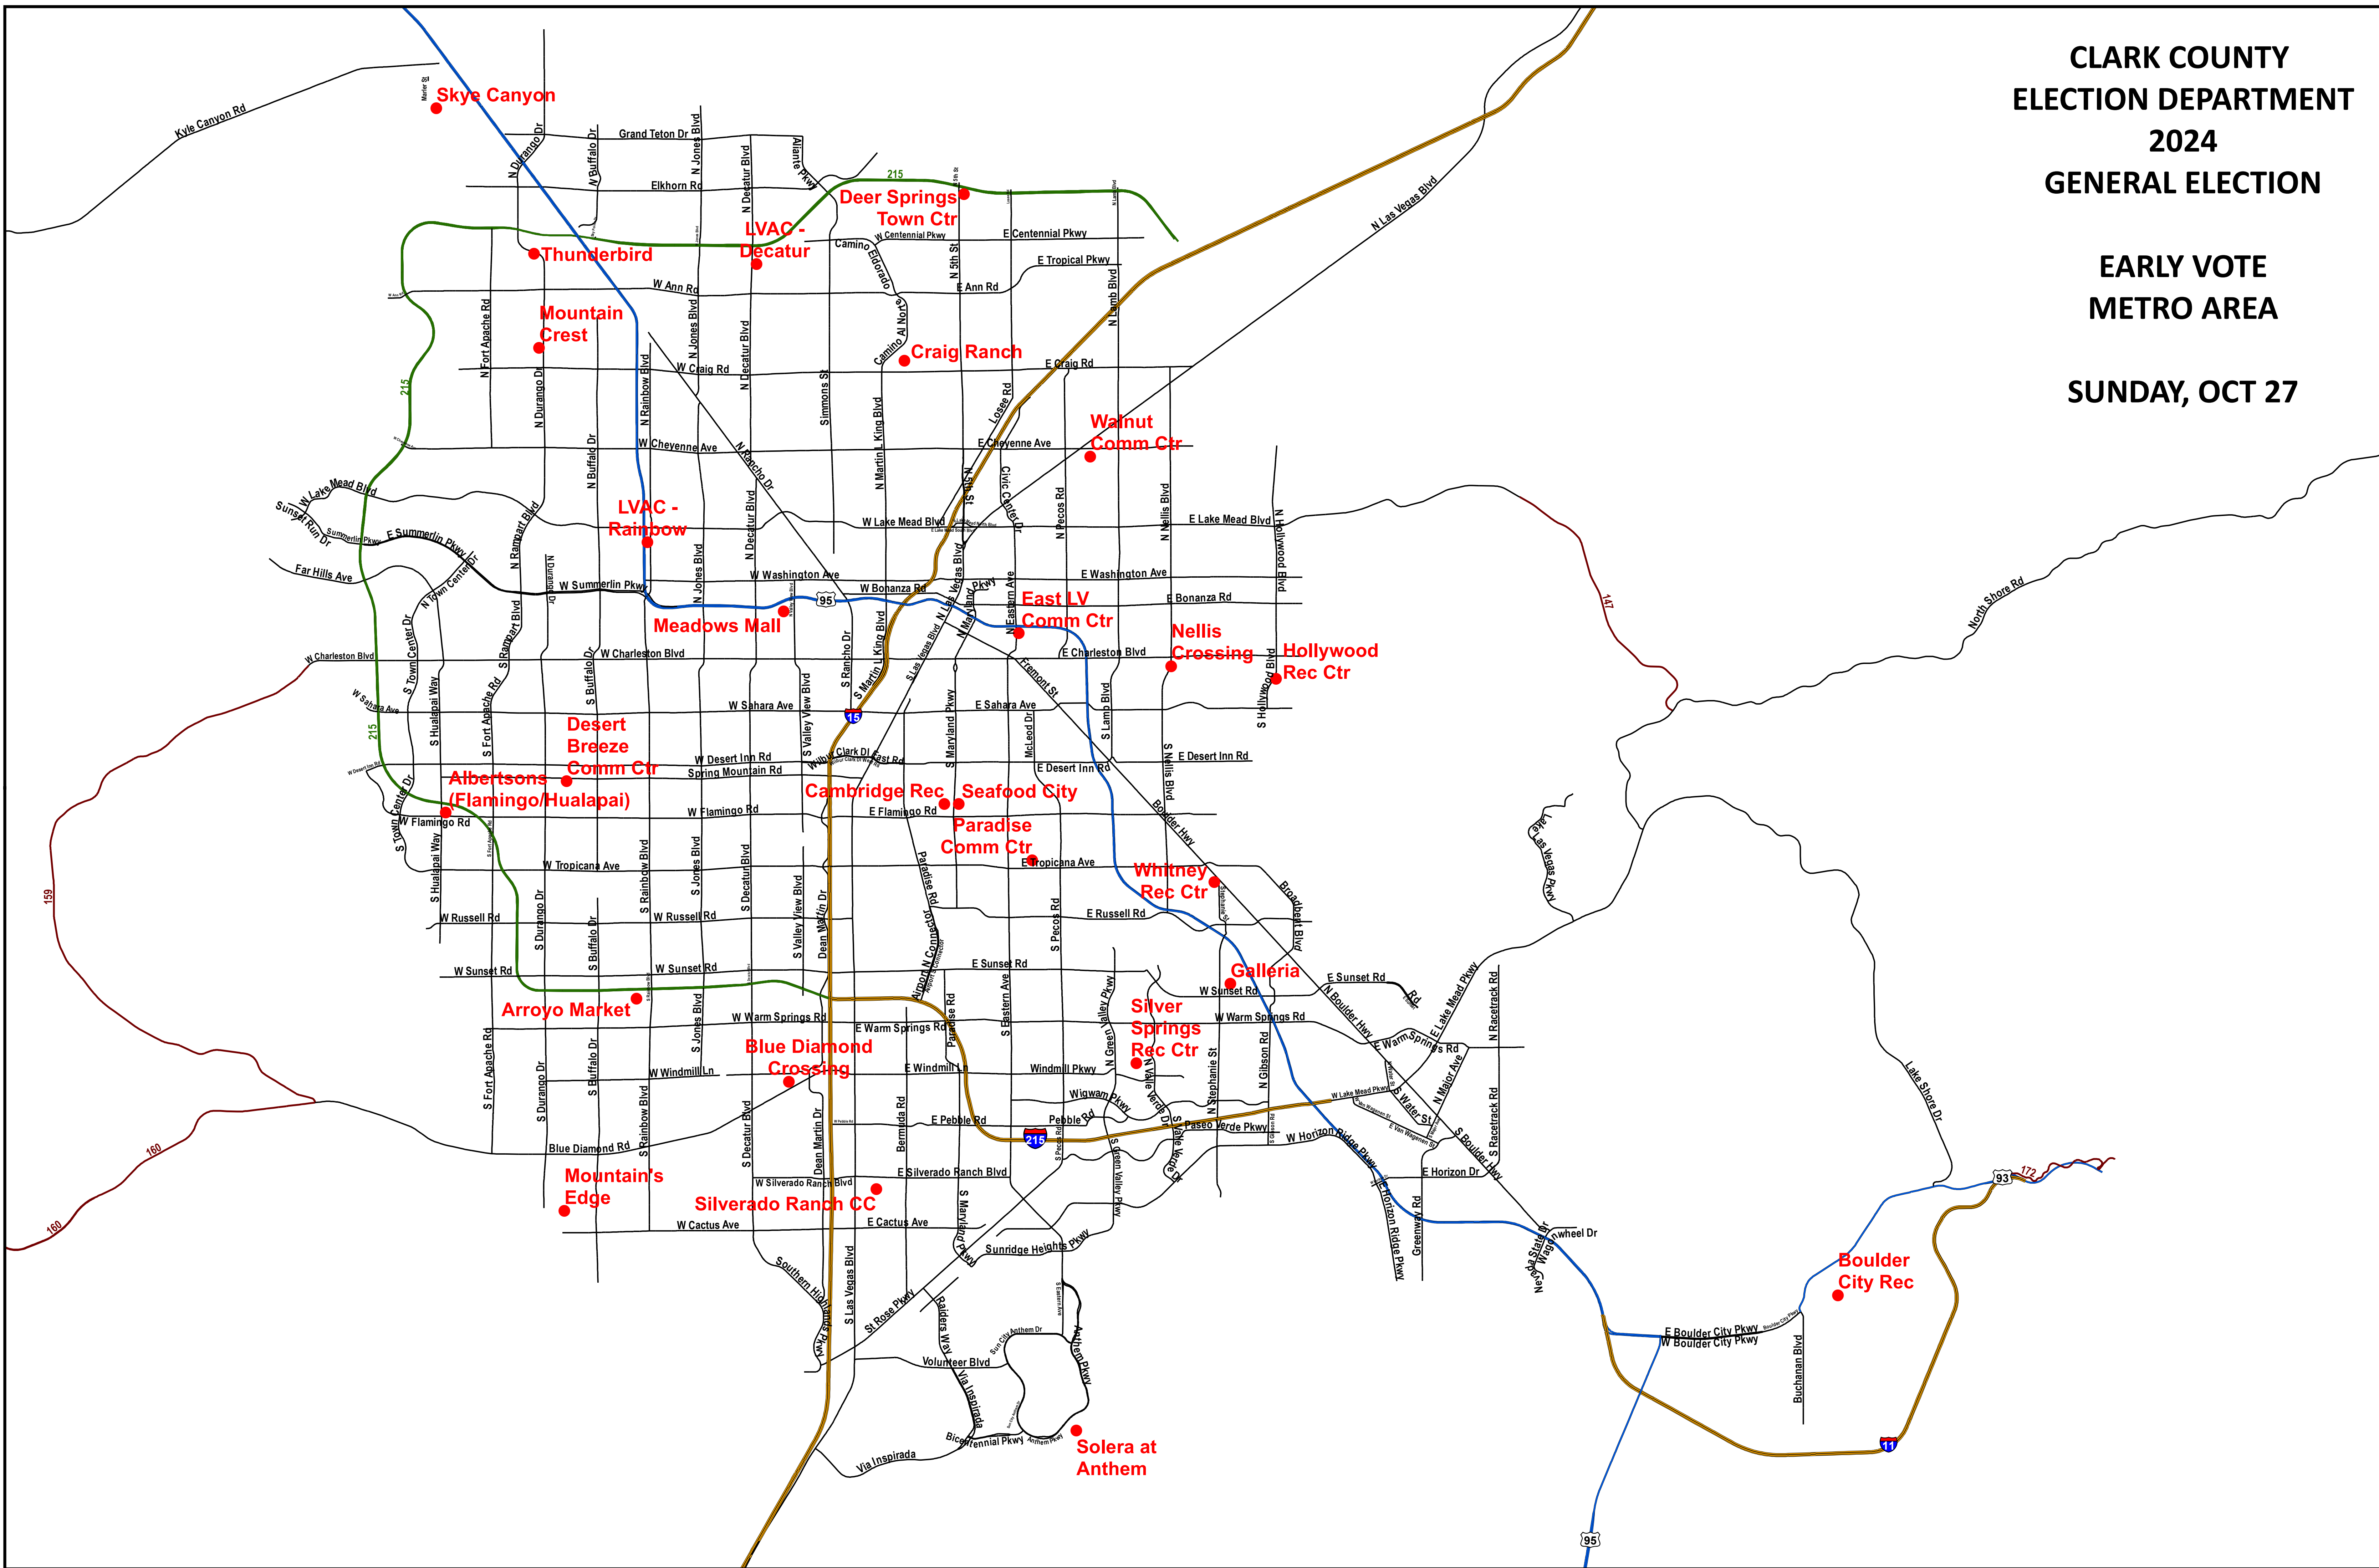

CLARK COUNTY
ELECTION DEPARTMENT
2024
GENERAL ELECTION

EARLY VOTE
METRO AREA

SUNDAY, OCT 27