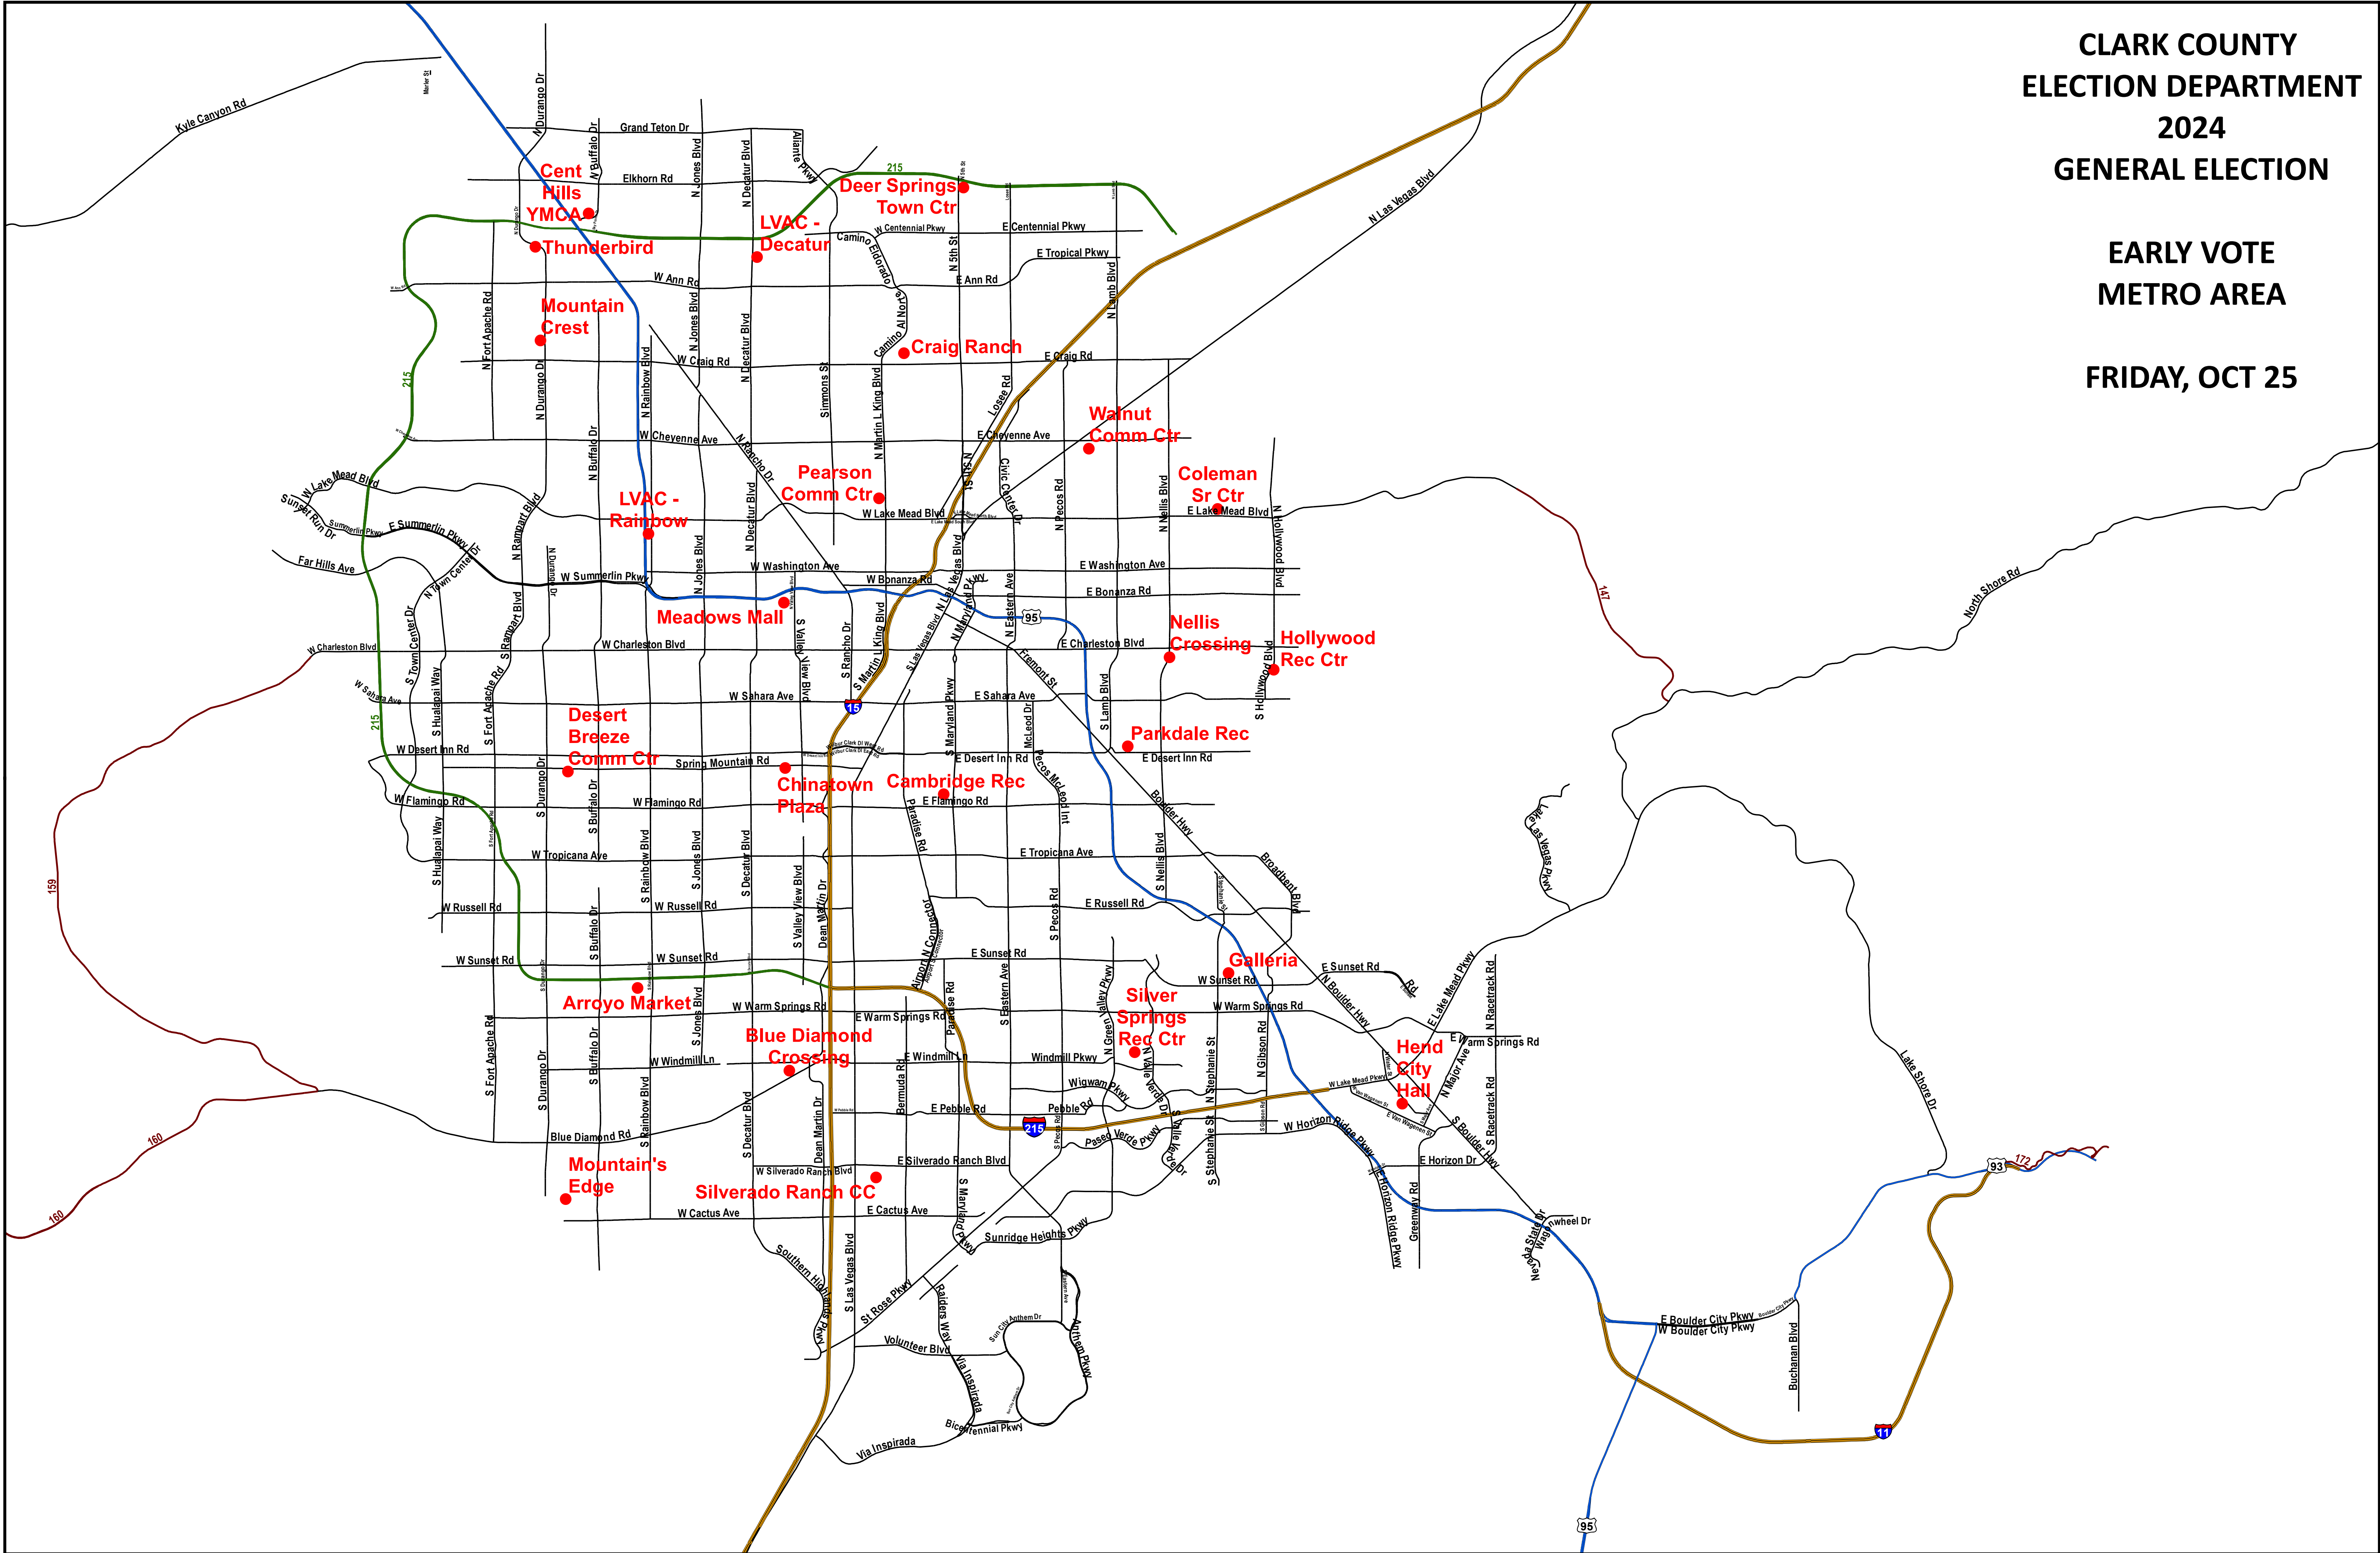

CLARK COUNTY
ELECTION DEPARTMENT
2024
GENERAL ELECTION

EARLY VOTE
METRO AREA

FRIDAY, OCT 25