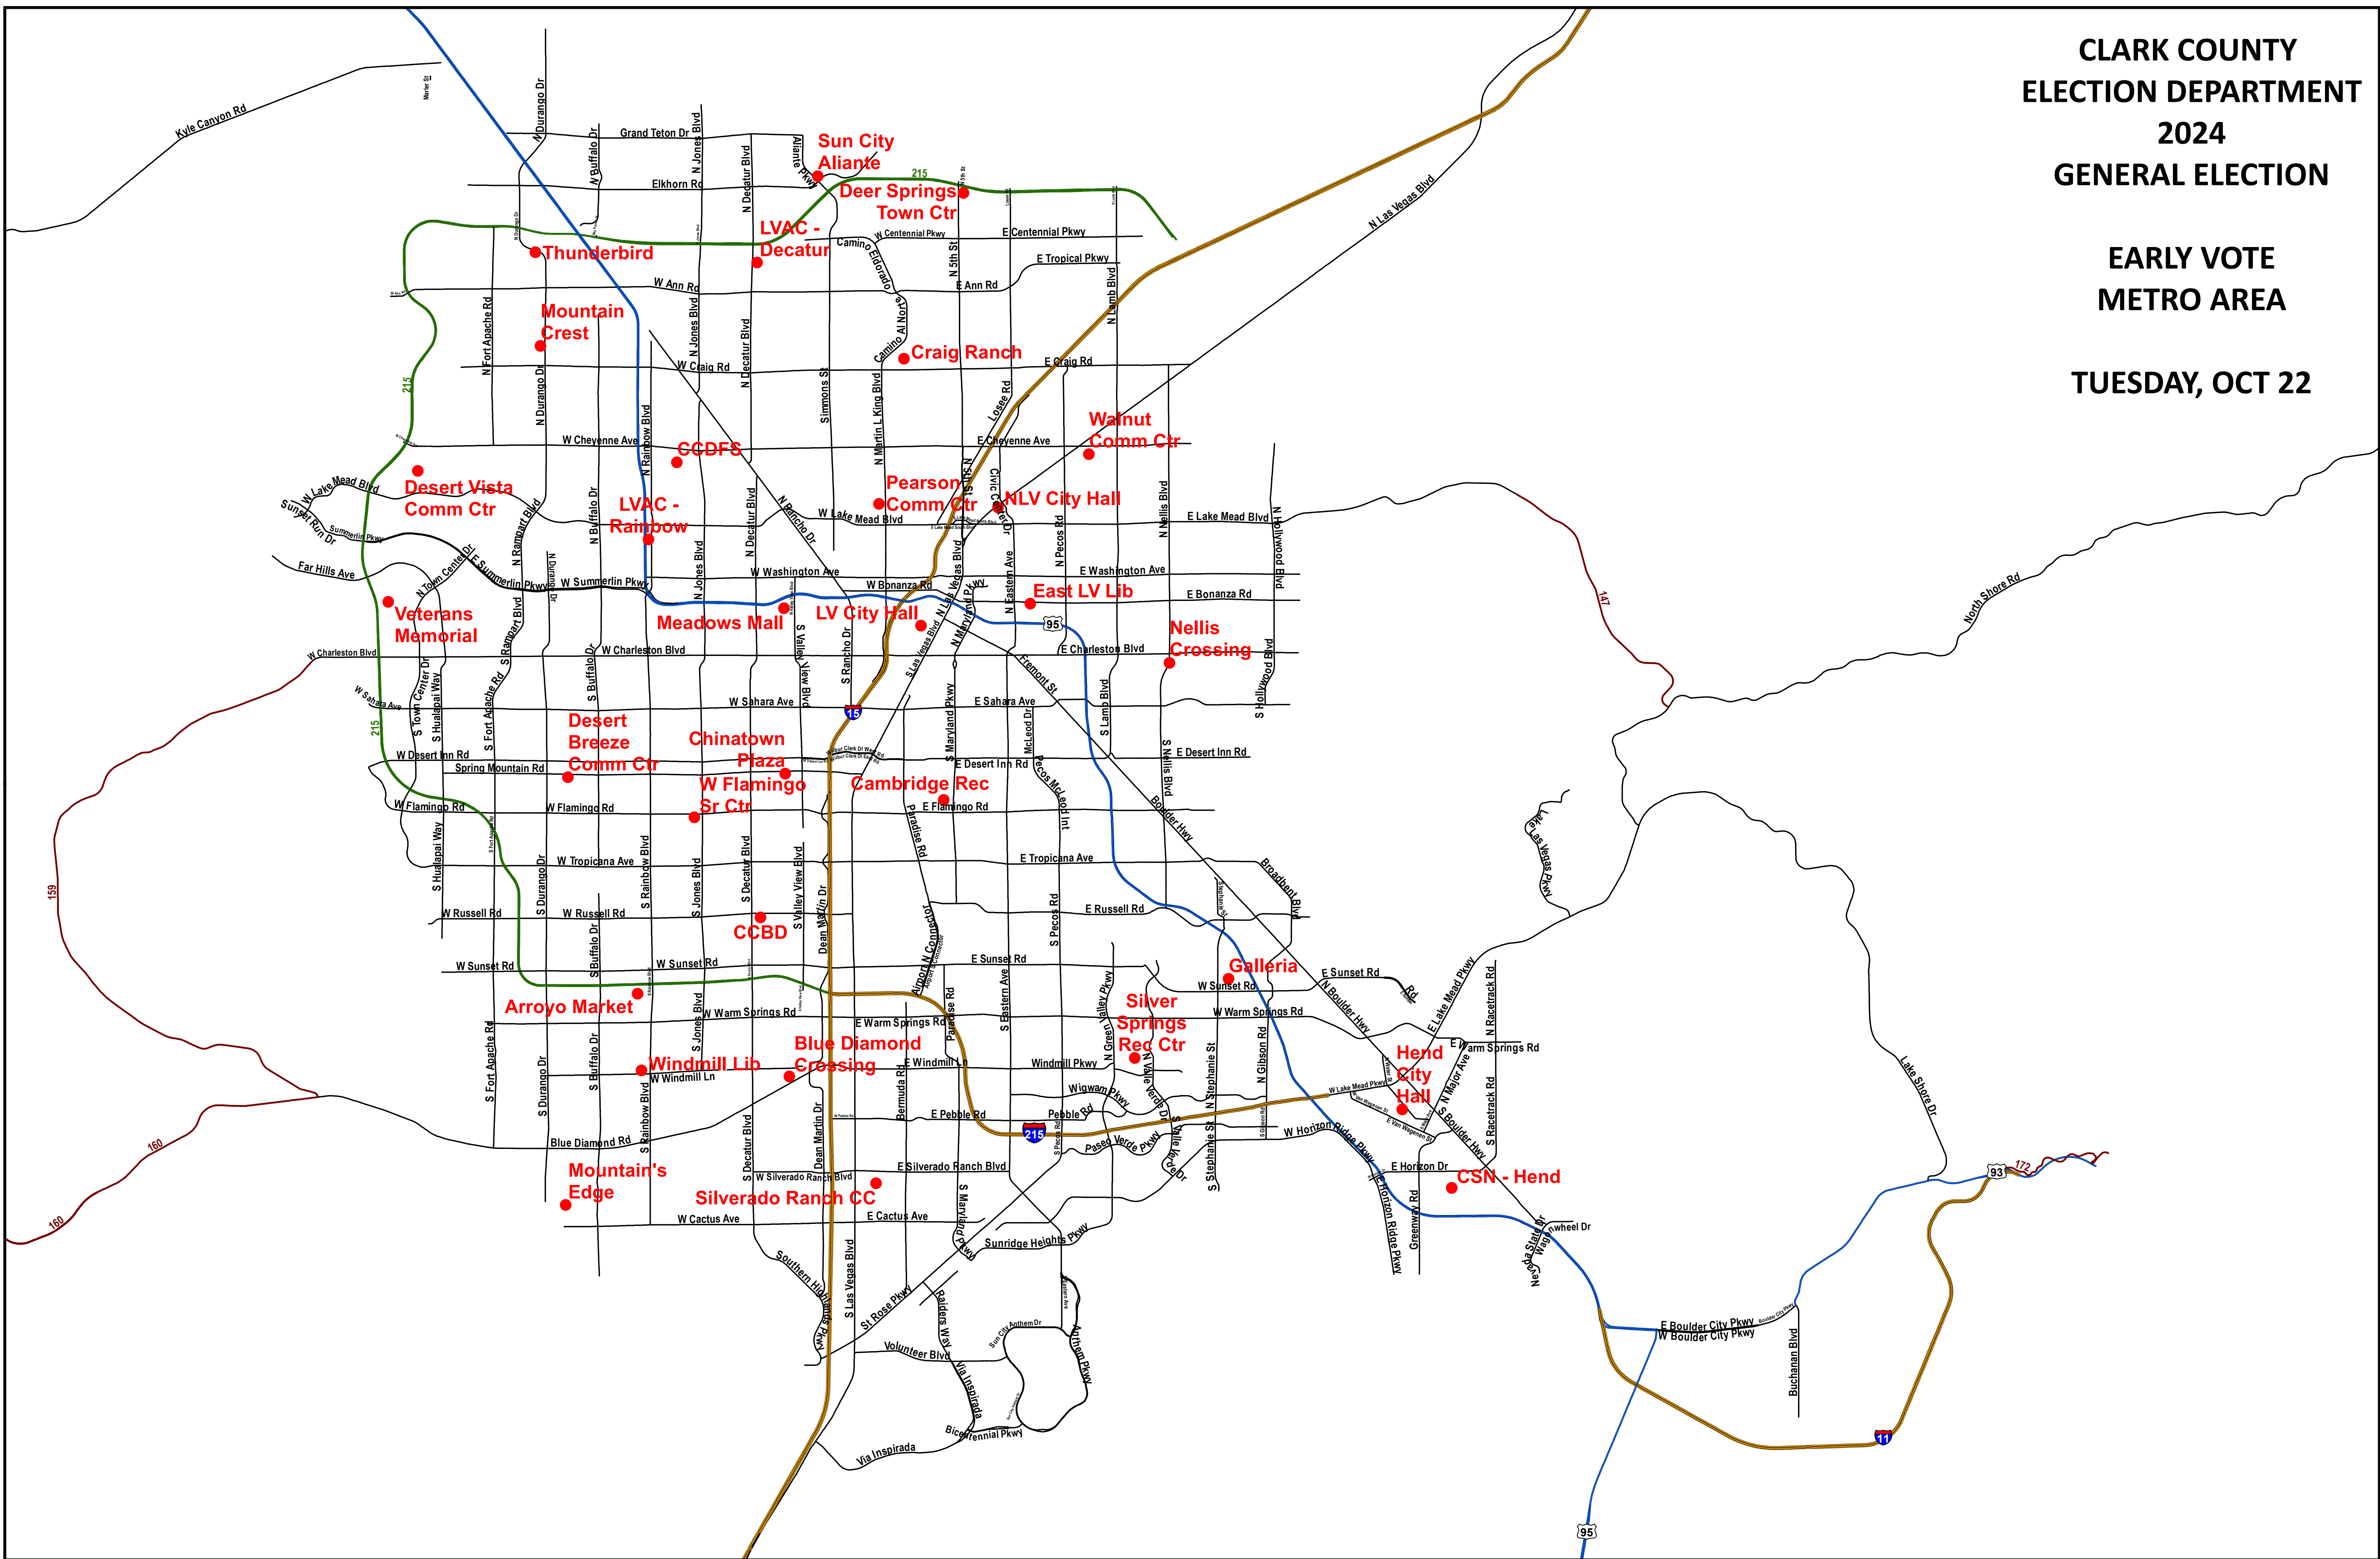

CLARK COUNTY
ELECTION DEPARTMENT
2024
GENERAL ELECTION

EARLY VOTE
METRO AREA

TUESDAY, OCT 22