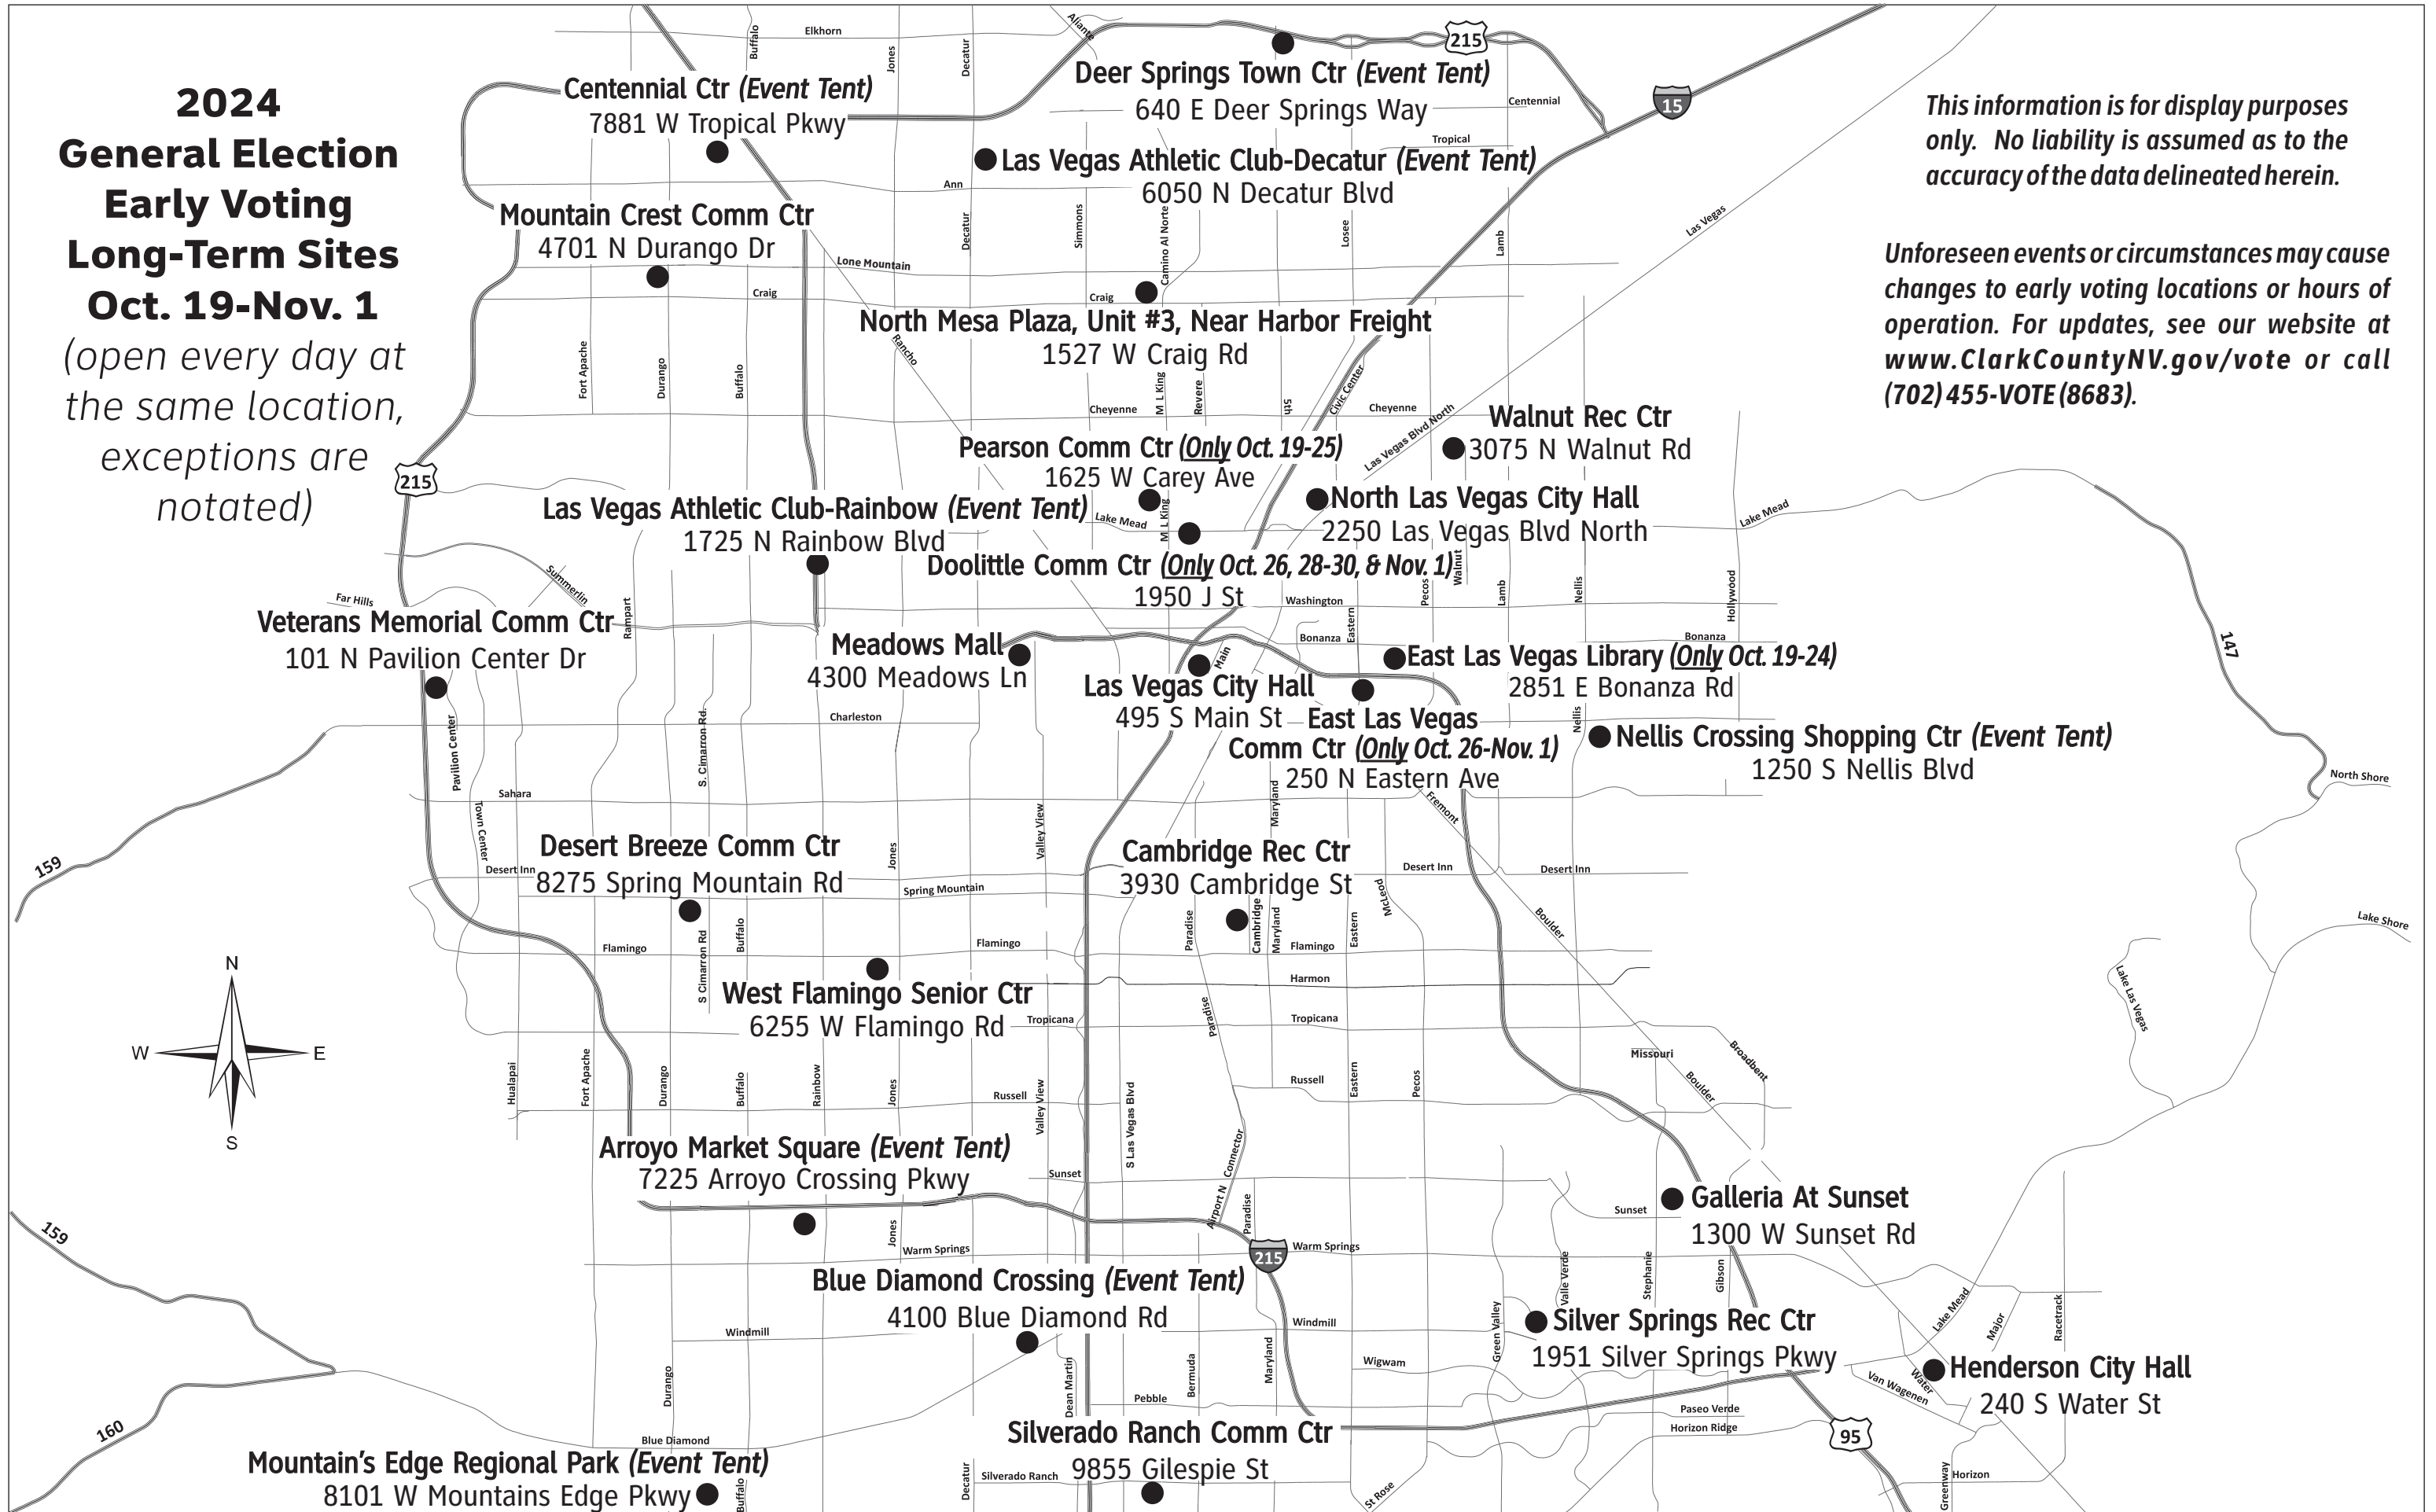

**2024  
General Election  
Early Voting  
Long-Term Sites  
Oct. 19-Nov. 1**  
*(open every day at  
the same location,  
exceptions are  
notated)*

*This information is for display purposes  
only. No liability is assumed as to the  
accuracy of the data delineated herein.*

CLARK COUNTY  
ELECTION DEPARTMENT  
2024  
GENERAL ELECTION

EARLY VOTE  
METRO AREA

SATURDAY, OCT 19

CLARK COUNTY  
ELECTION DEPARTMENT  
2024  
GENERAL ELECTION

EARLY VOTE  
METRO AREA

SUNDAY, OCT 20

CLARK COUNTY  
ELECTION DEPARTMENT  
2024  
GENERAL ELECTION

EARLY VOTE  
METRO AREA

MONDAY, OCT 21

CLARK COUNTY  
ELECTION DEPARTMENT  
2024  
GENERAL ELECTION

EARLY VOTE  
METRO AREA

TUESDAY, OCT 22

CLARK COUNTY  
ELECTION DEPARTMENT  
2024  
GENERAL ELECTION

EARLY VOTE  
METRO AREA

WEDNESDAY, OCT 23

CLARK COUNTY  
ELECTION DEPARTMENT  
2024  
GENERAL ELECTION

EARLY VOTE  
METRO AREA

THURSDAY, OCT 24

CLARK COUNTY  
ELECTION DEPARTMENT  
2024  
GENERAL ELECTION

EARLY VOTE  
METRO AREA

FRIDAY, OCT 25