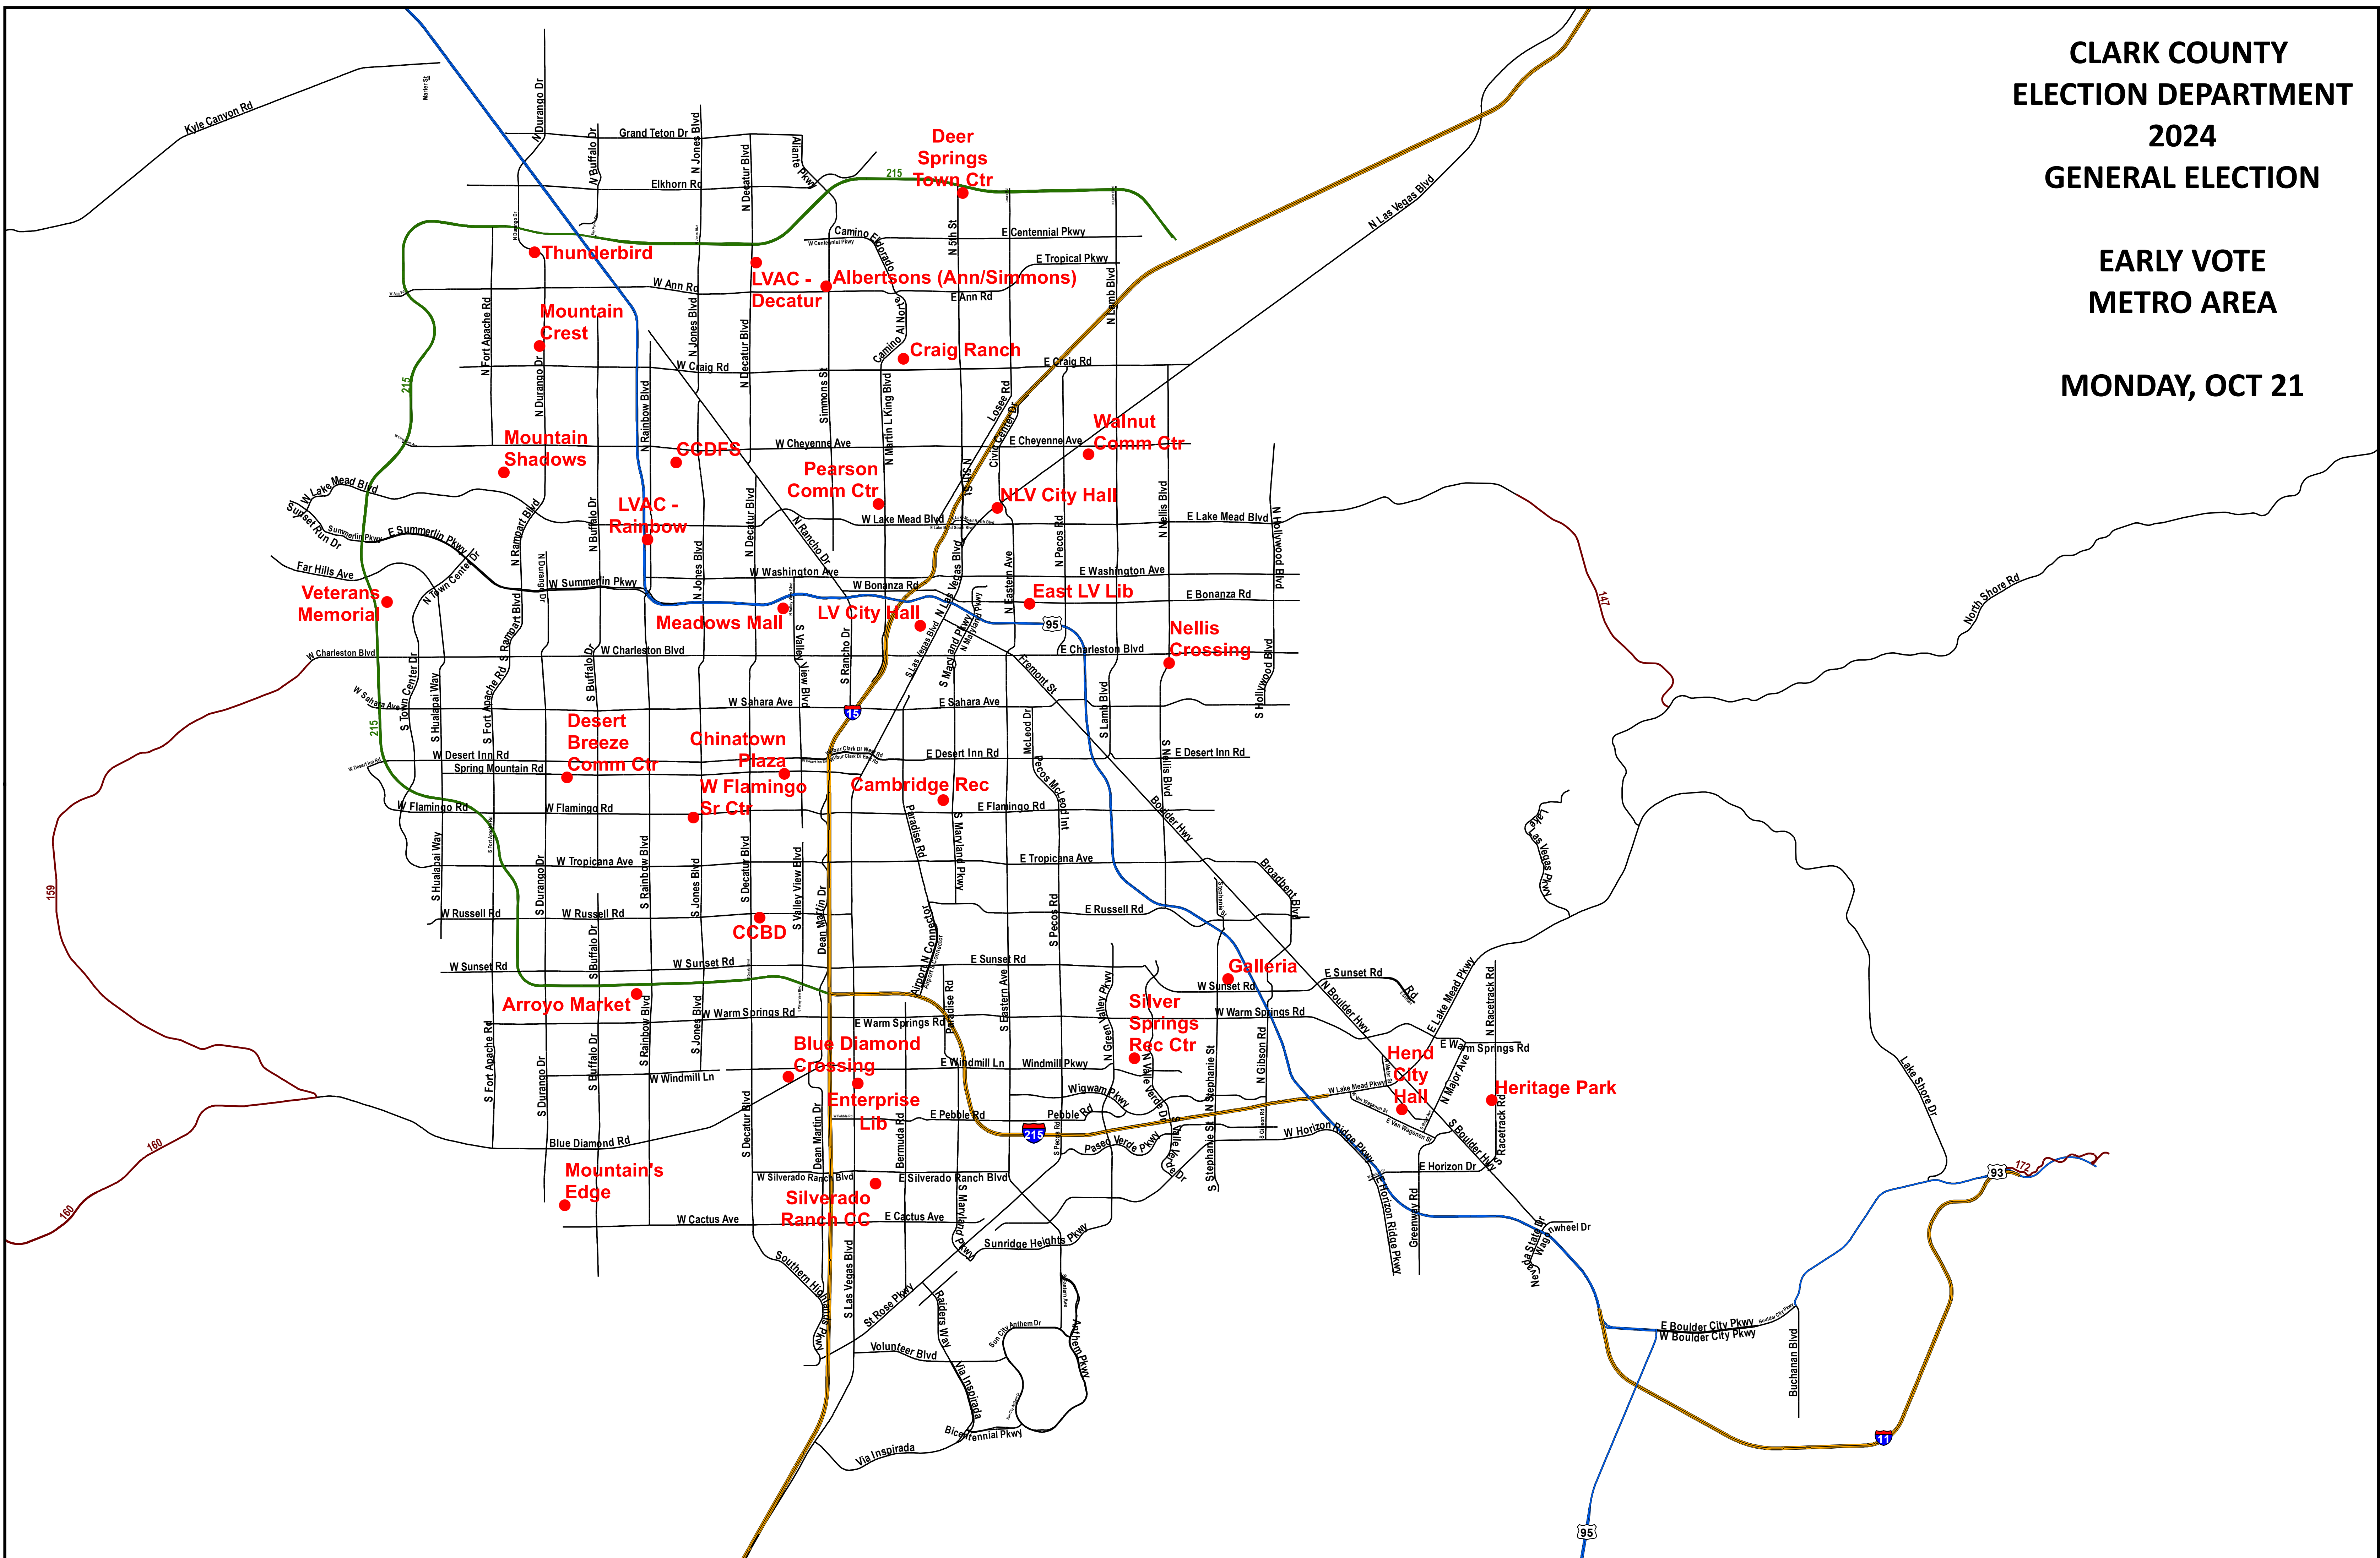

CLARK COUNTY
ELECTION DEPARTMENT
2024
GENERAL ELECTION

EARLY VOTE
METRO AREA

MONDAY, OCT 21