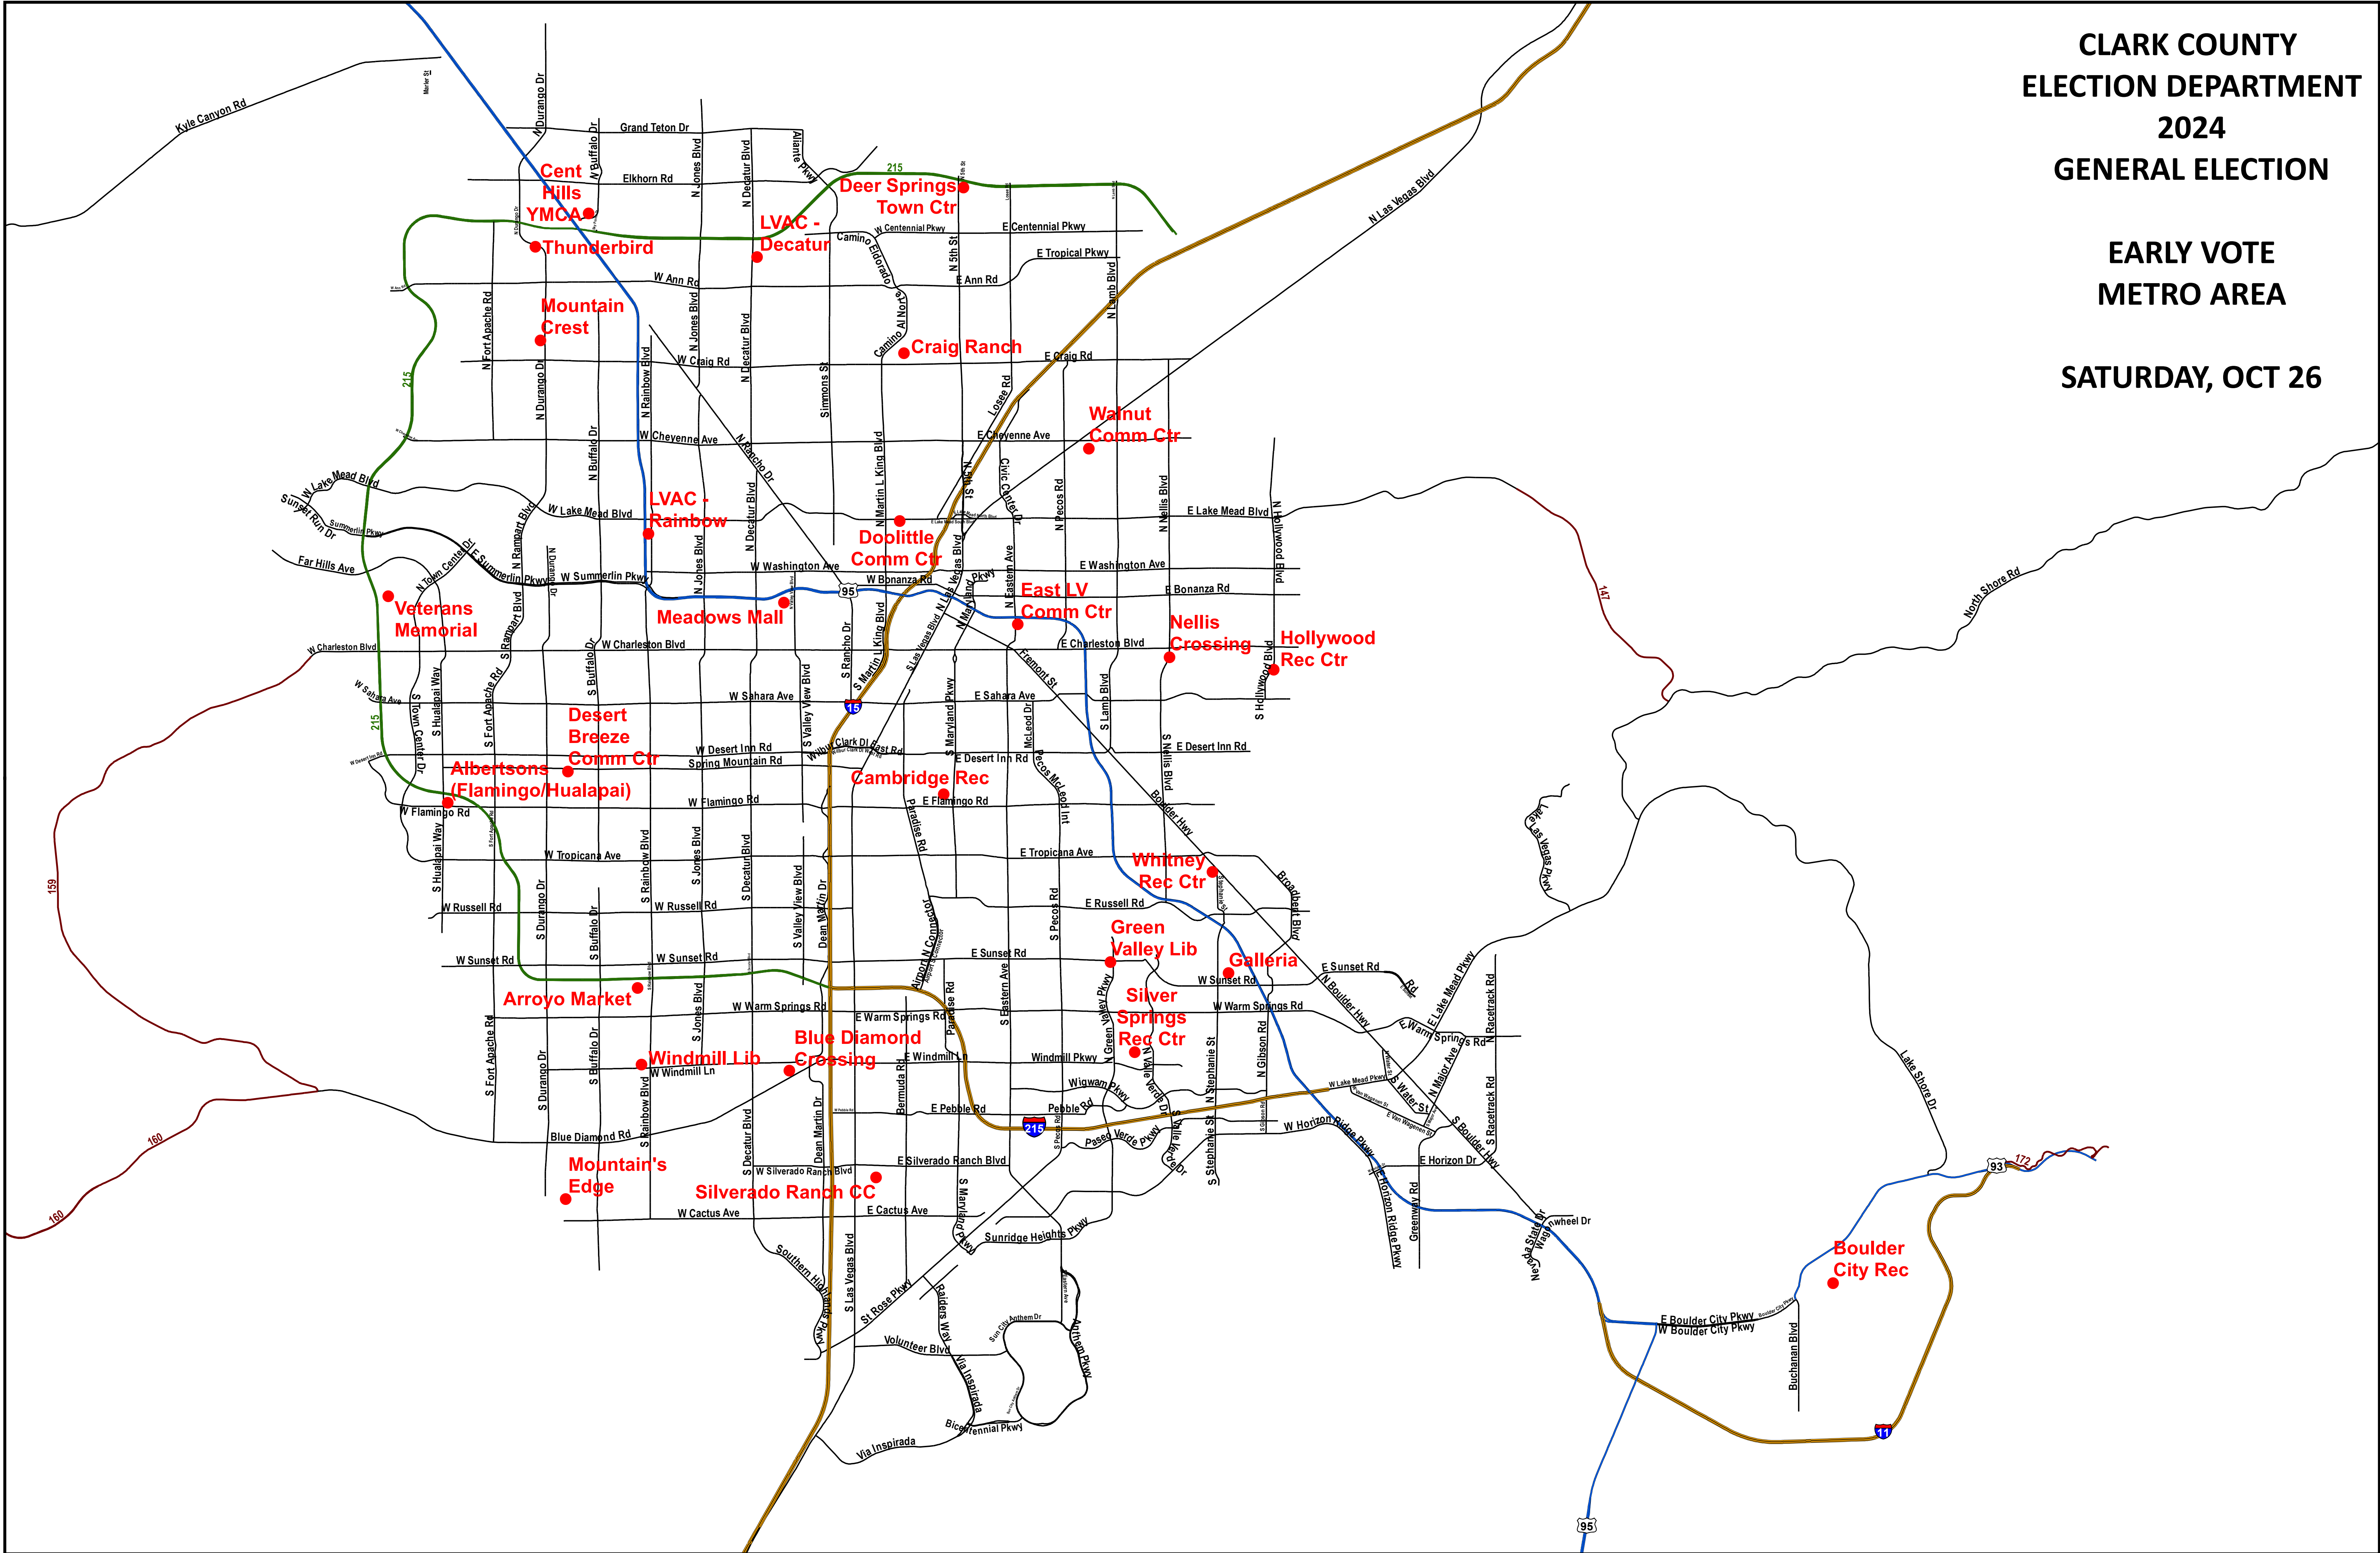

CLARK COUNTY
ELECTION DEPARTMENT
2024
GENERAL ELECTION

EARLY VOTE
METRO AREA

SATURDAY, OCT 26