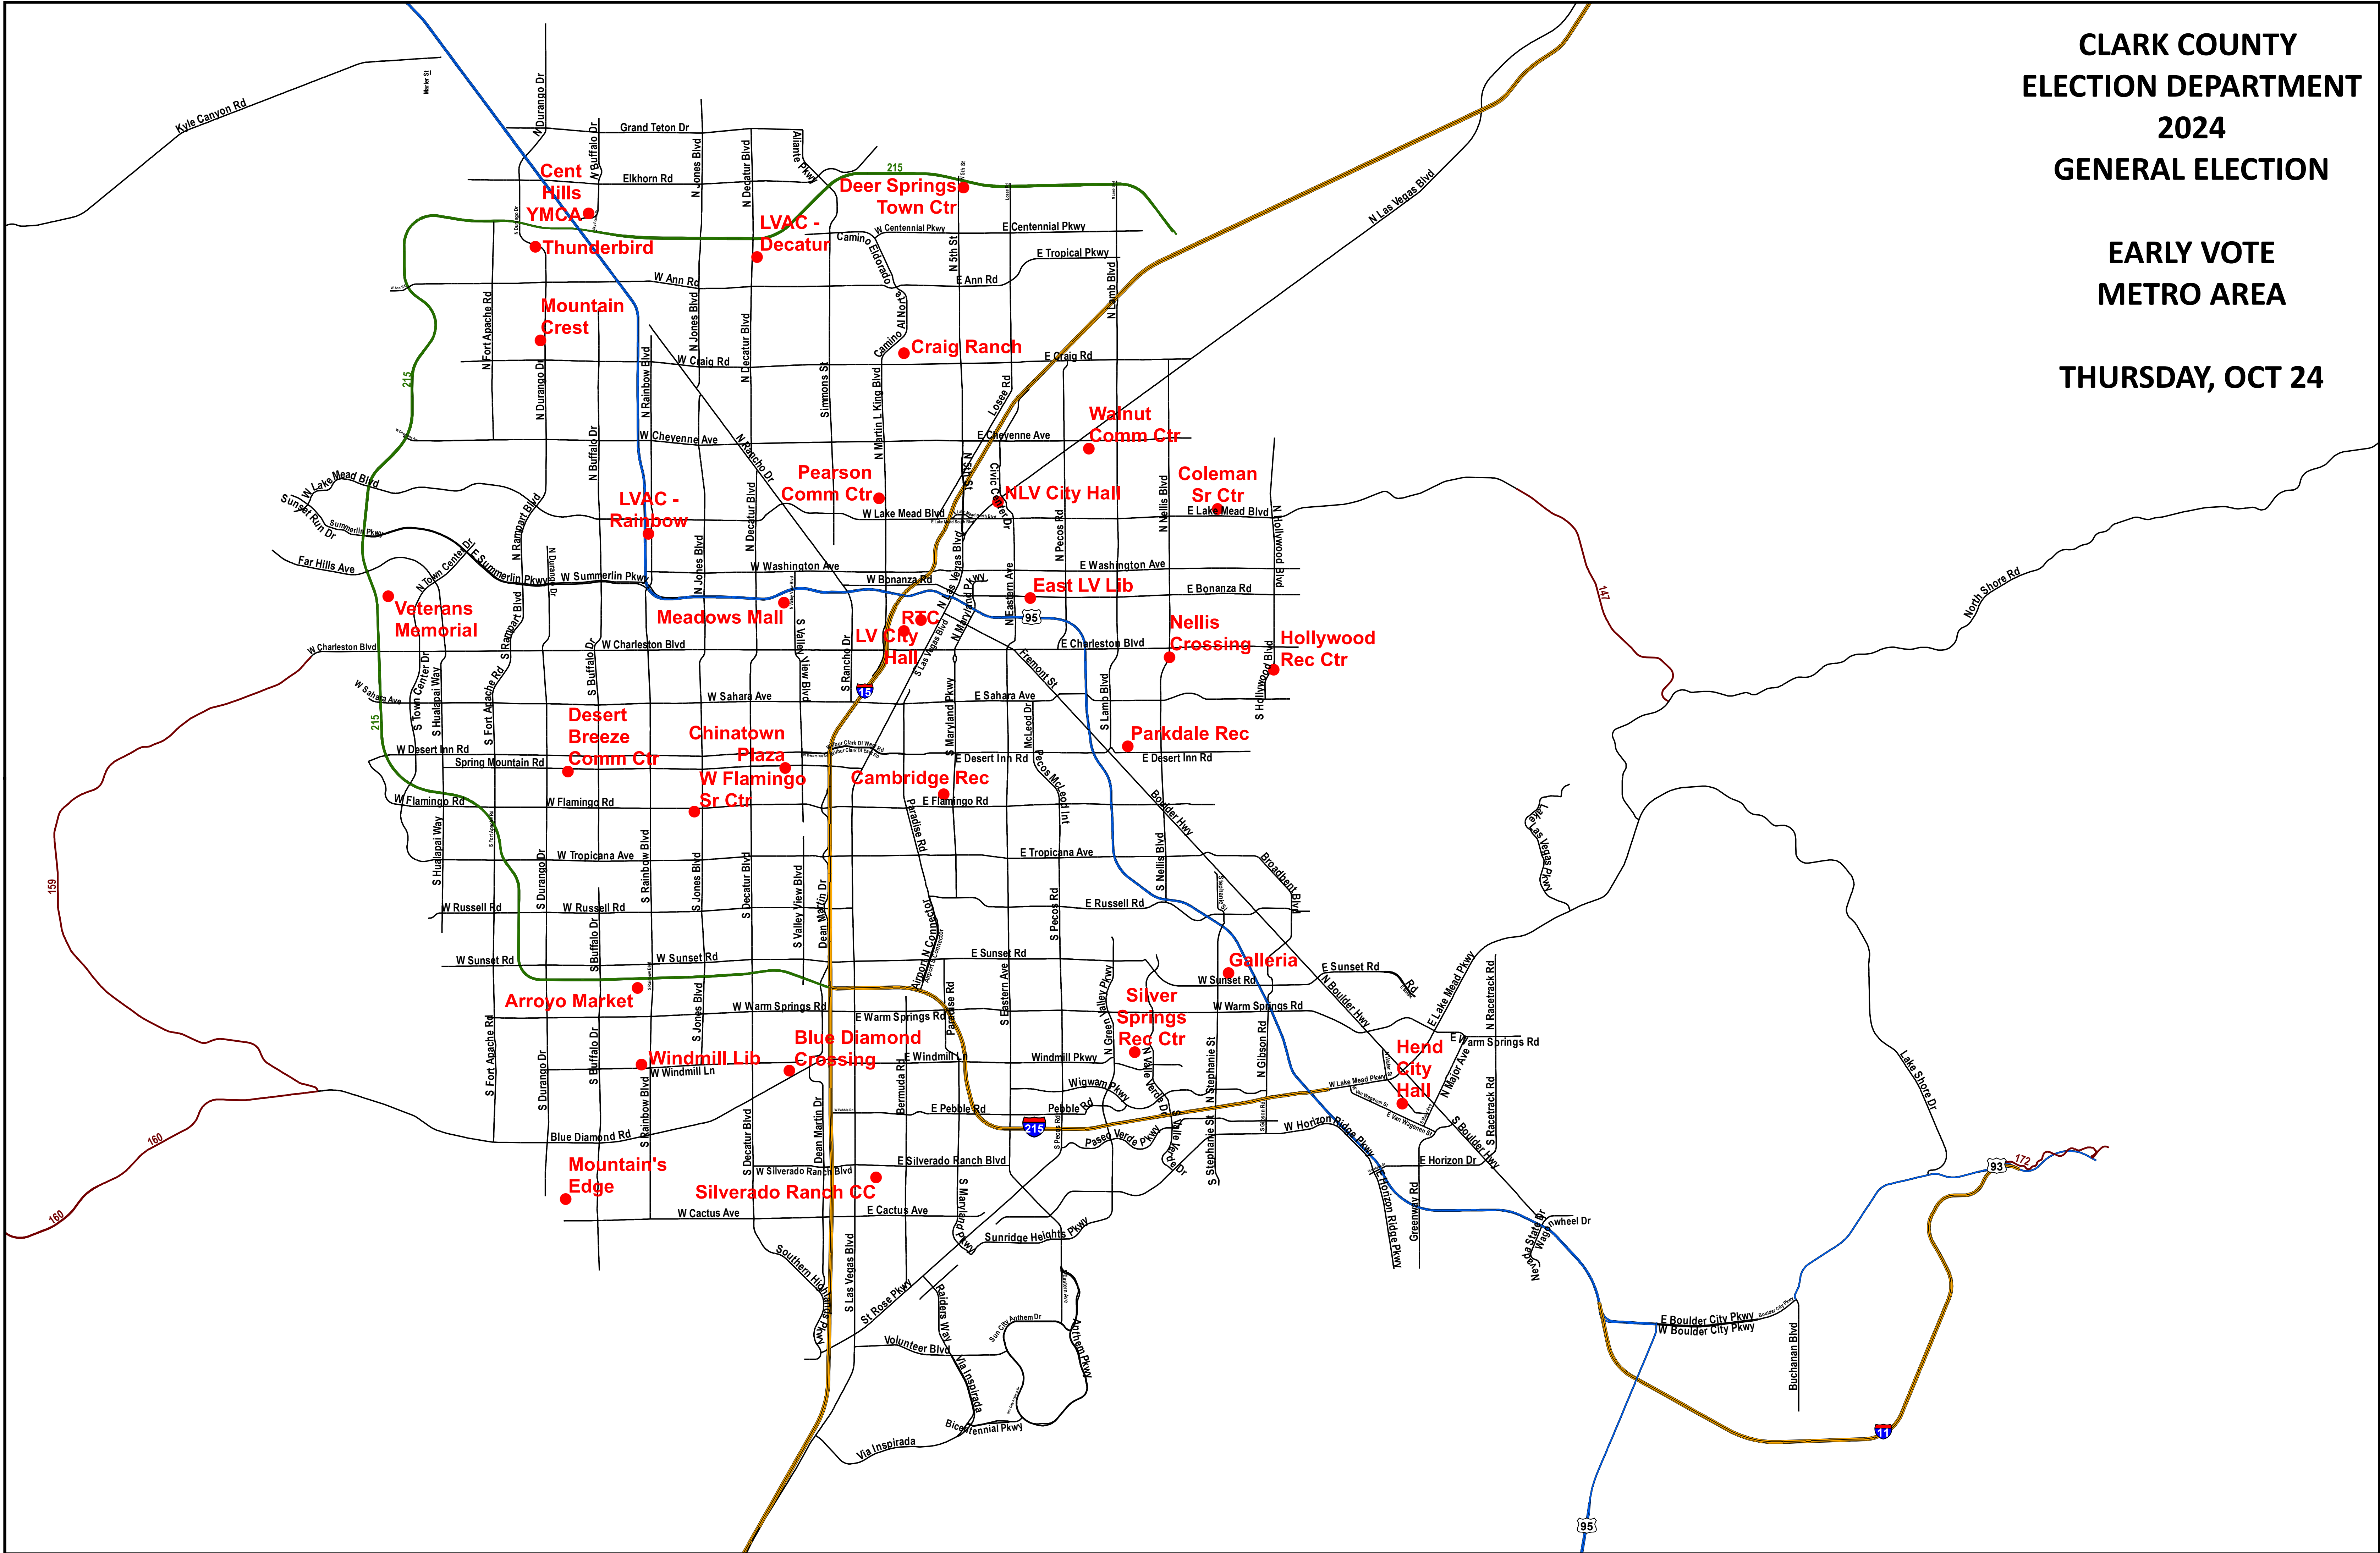

CLARK COUNTY
ELECTION DEPARTMENT
2024
GENERAL ELECTION

EARLY VOTE
METRO AREA

THURSDAY, OCT 24