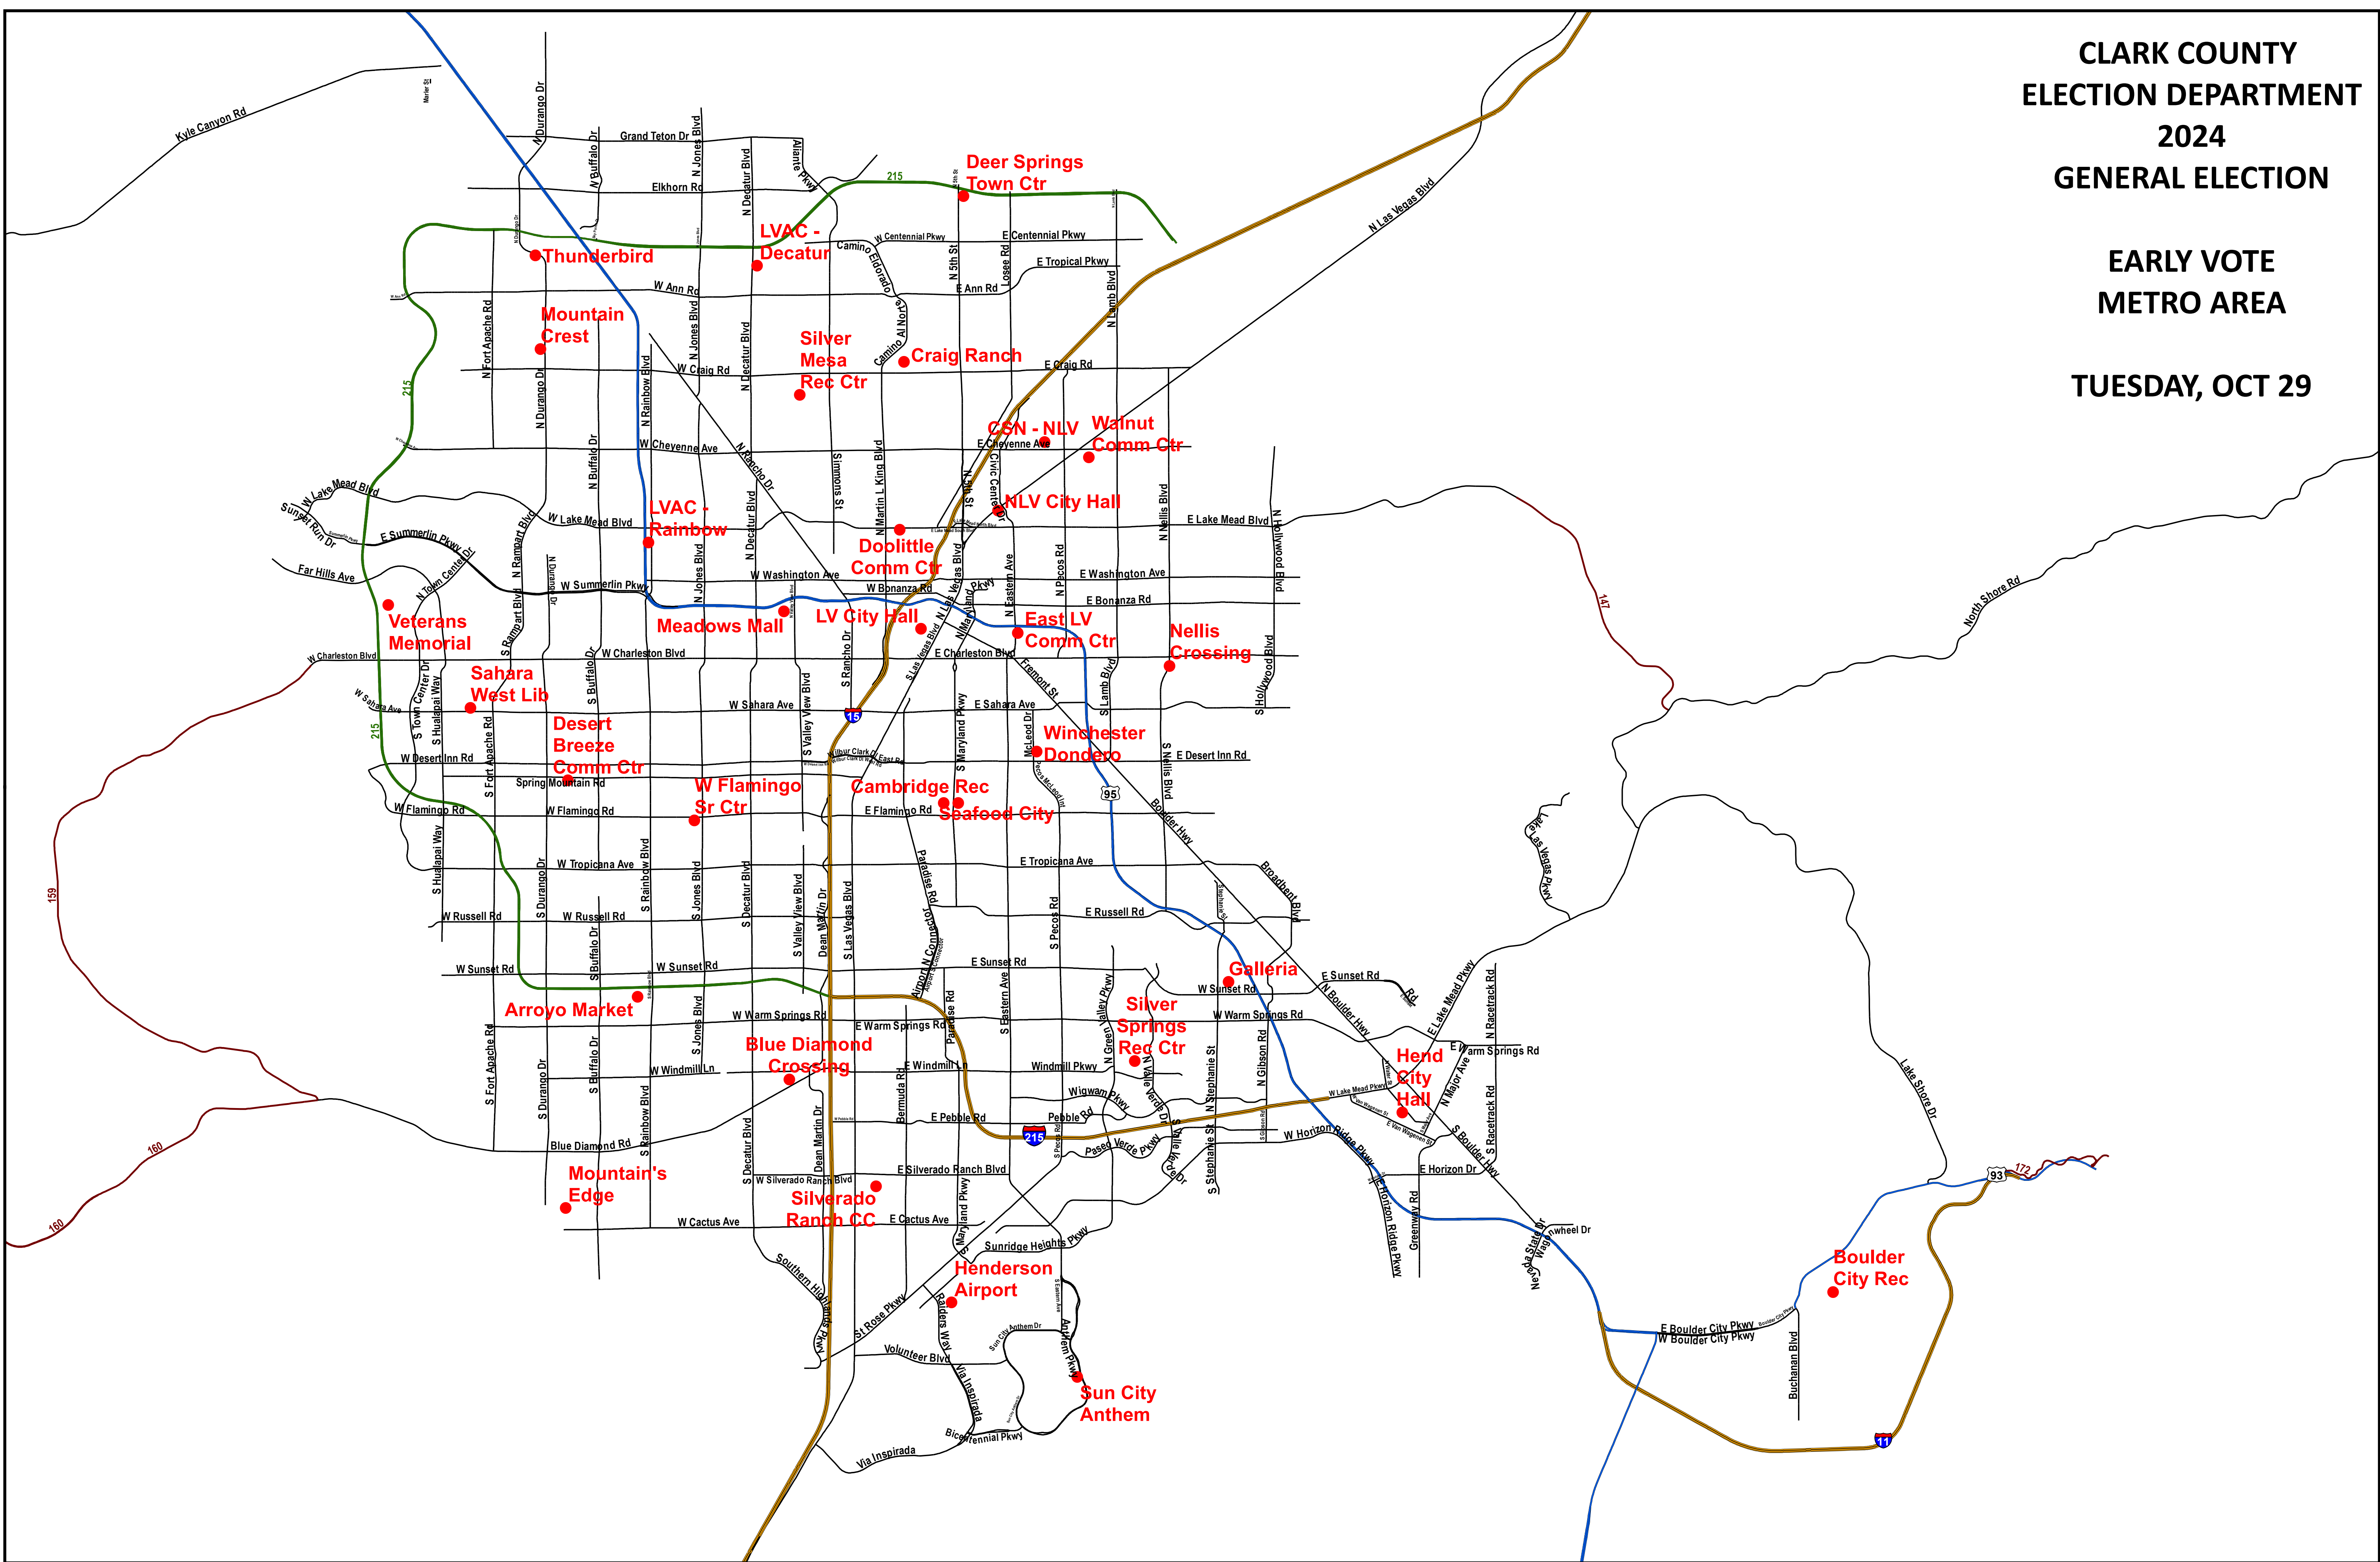

CLARK COUNTY
ELECTION DEPARTMENT
2024
GENERAL ELECTION

EARLY VOTE
METRO AREA

TUESDAY, OCT 29