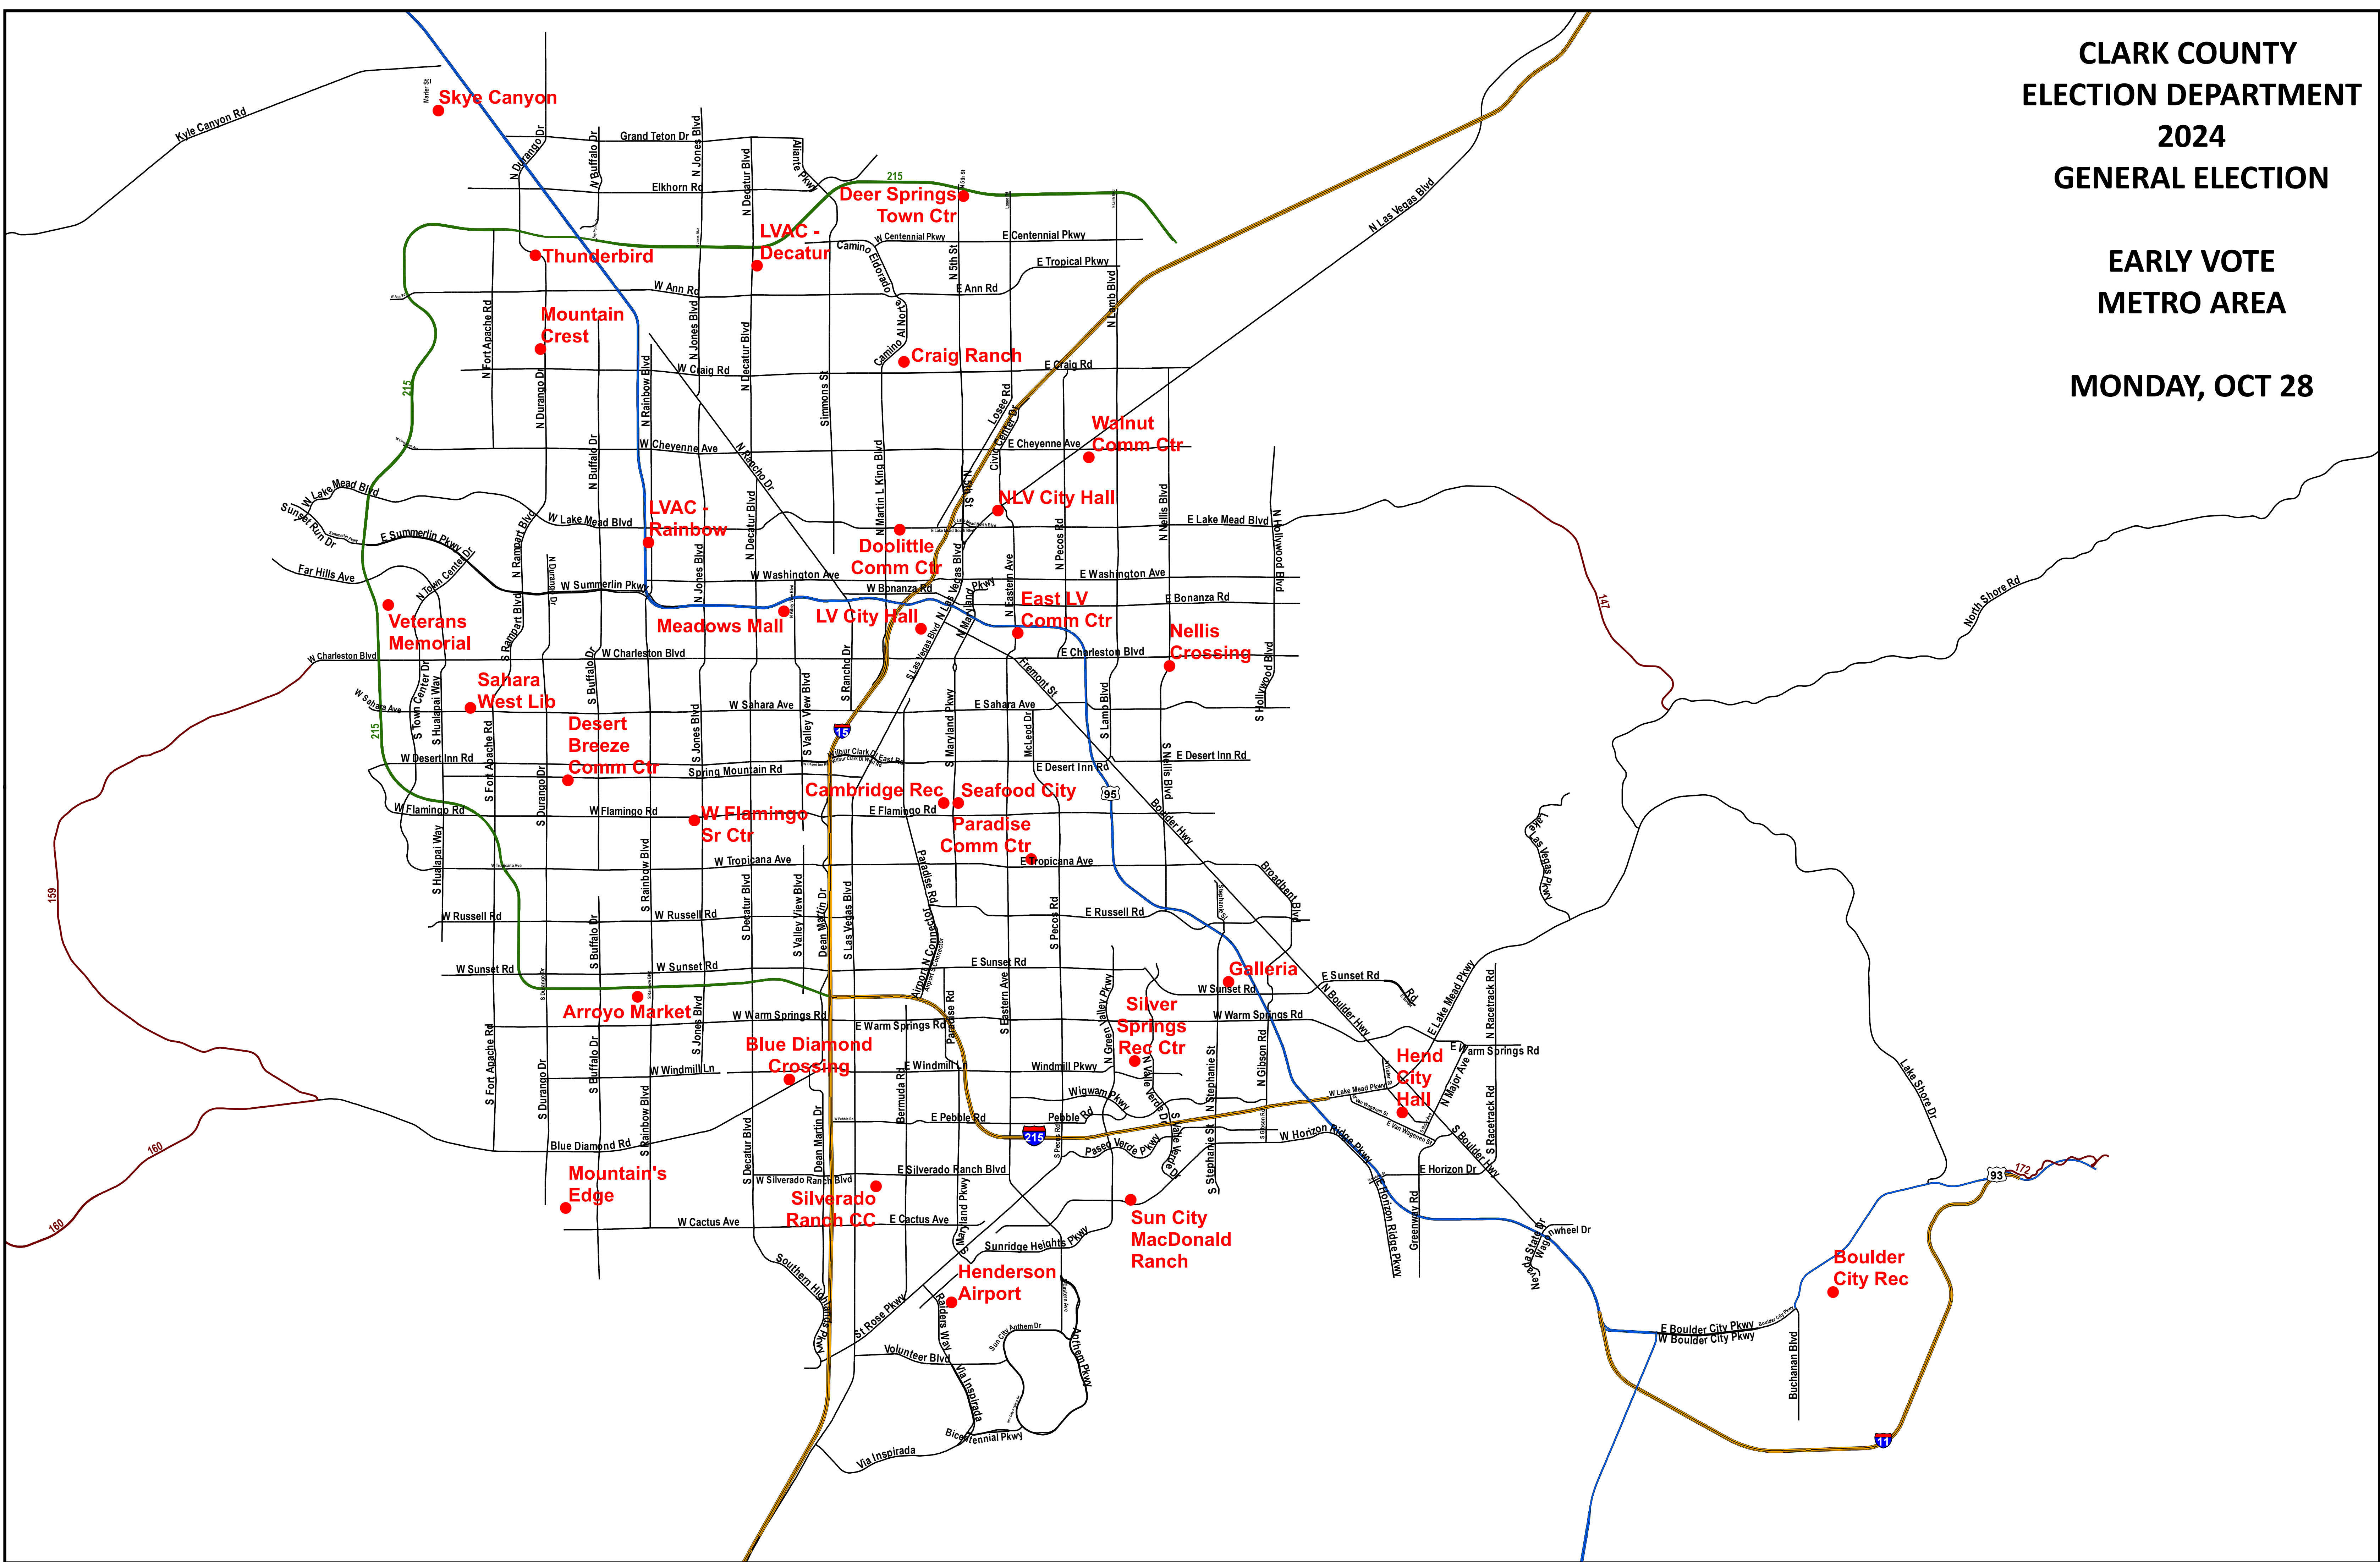

CLARK COUNTY
ELECTION DEPARTMENT
2024
GENERAL ELECTION

EARLY VOTE
METRO AREA

MONDAY, OCT 28