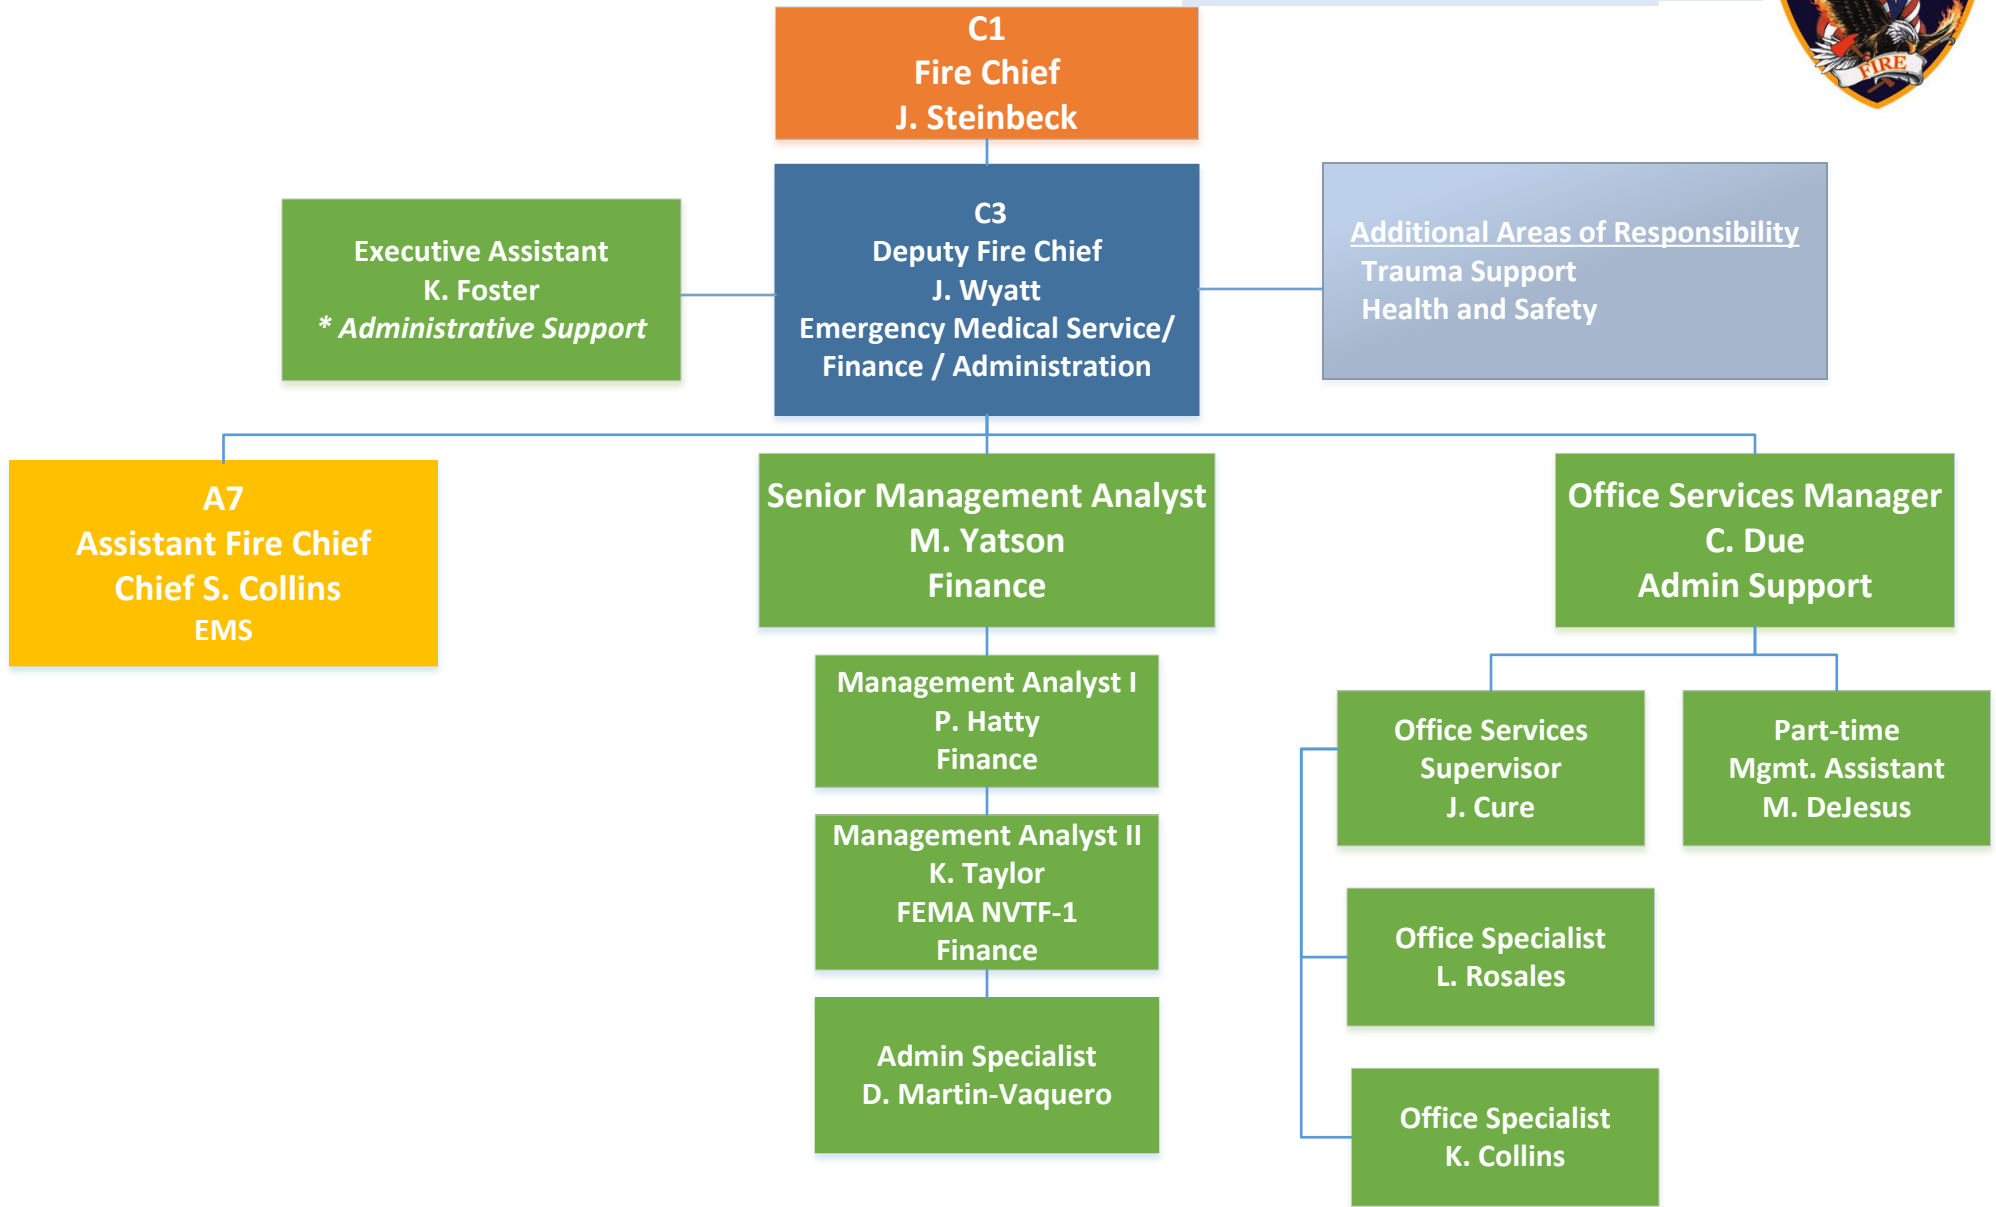

Updated 07/01/2024