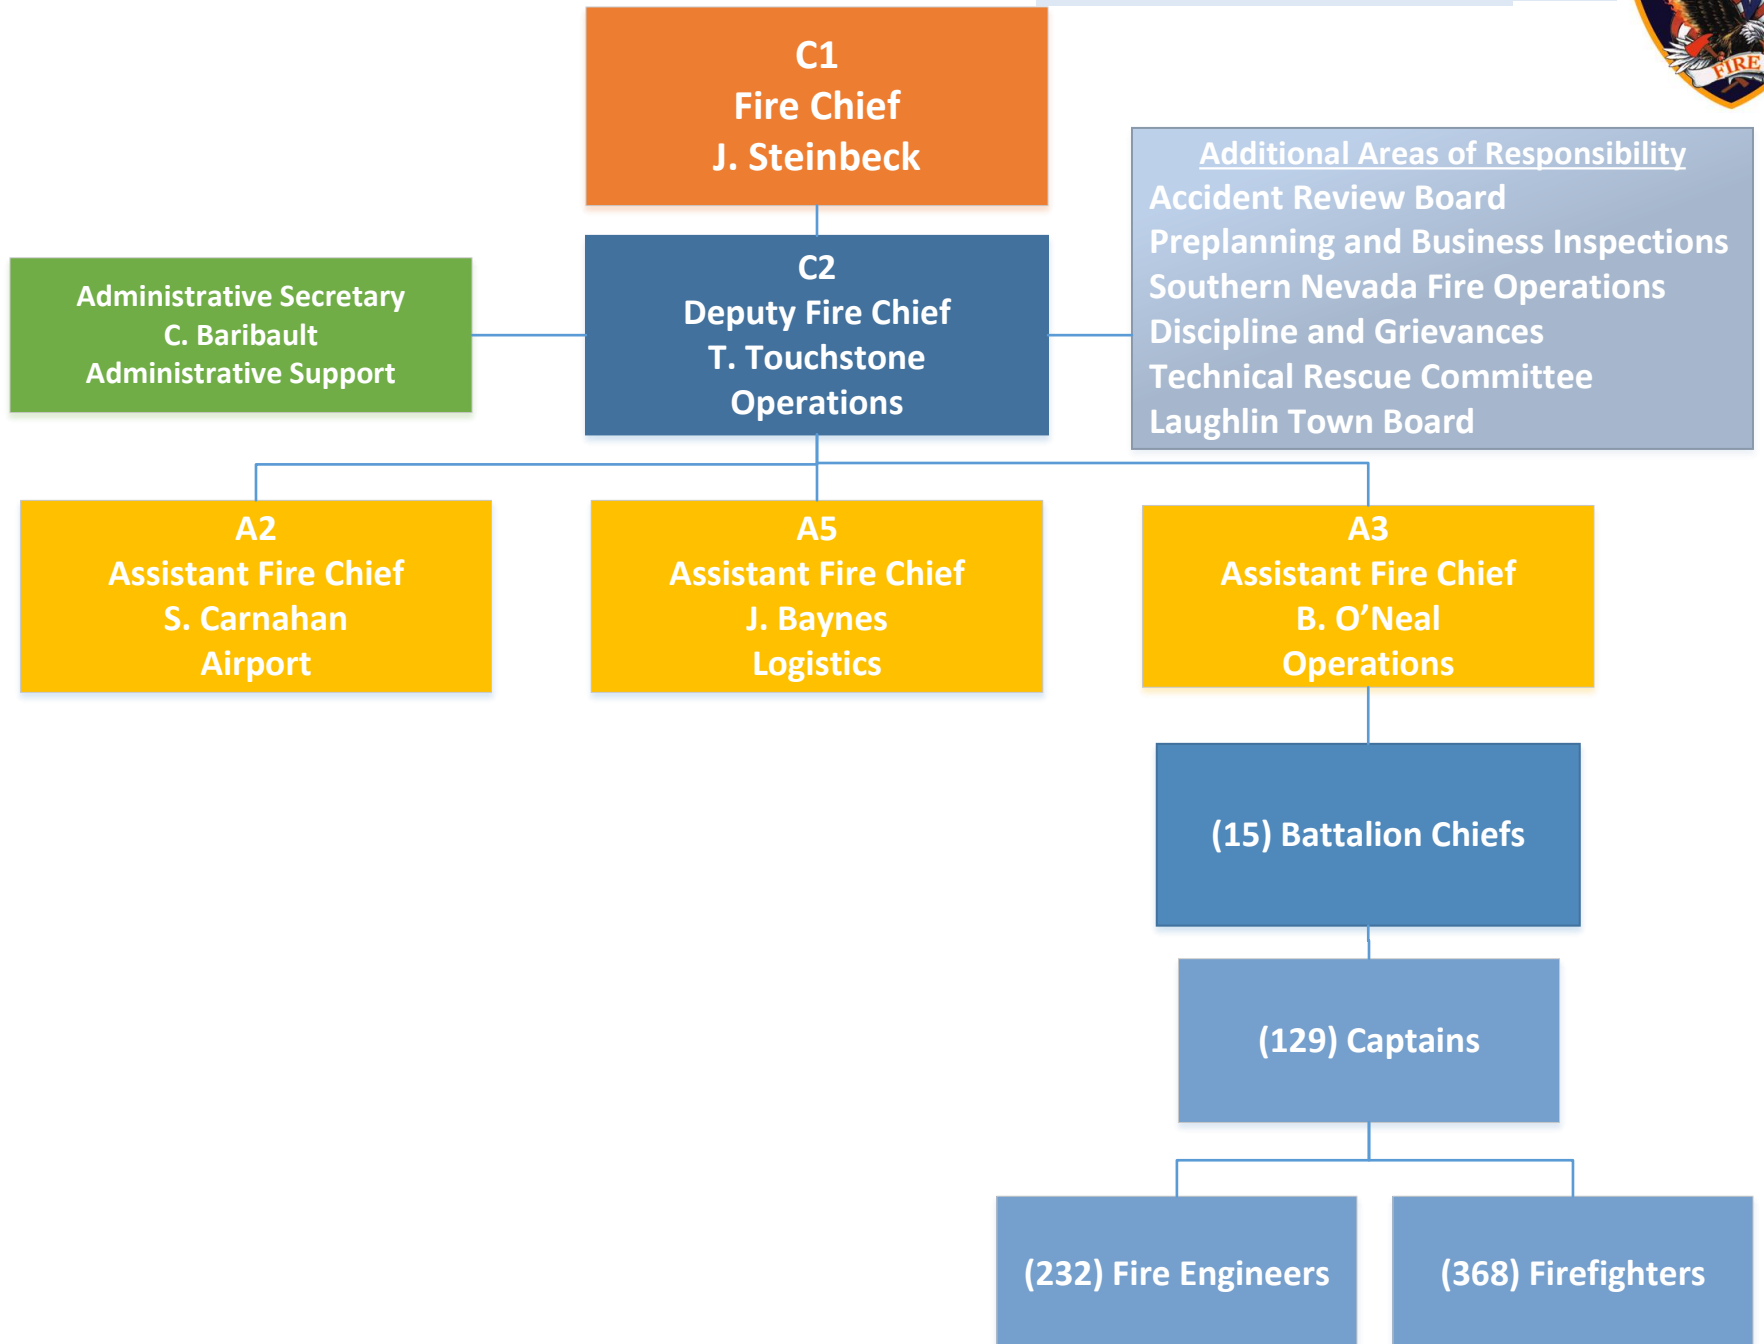

Clark County Fire Department Functional Organization

Updated 07/01/2024