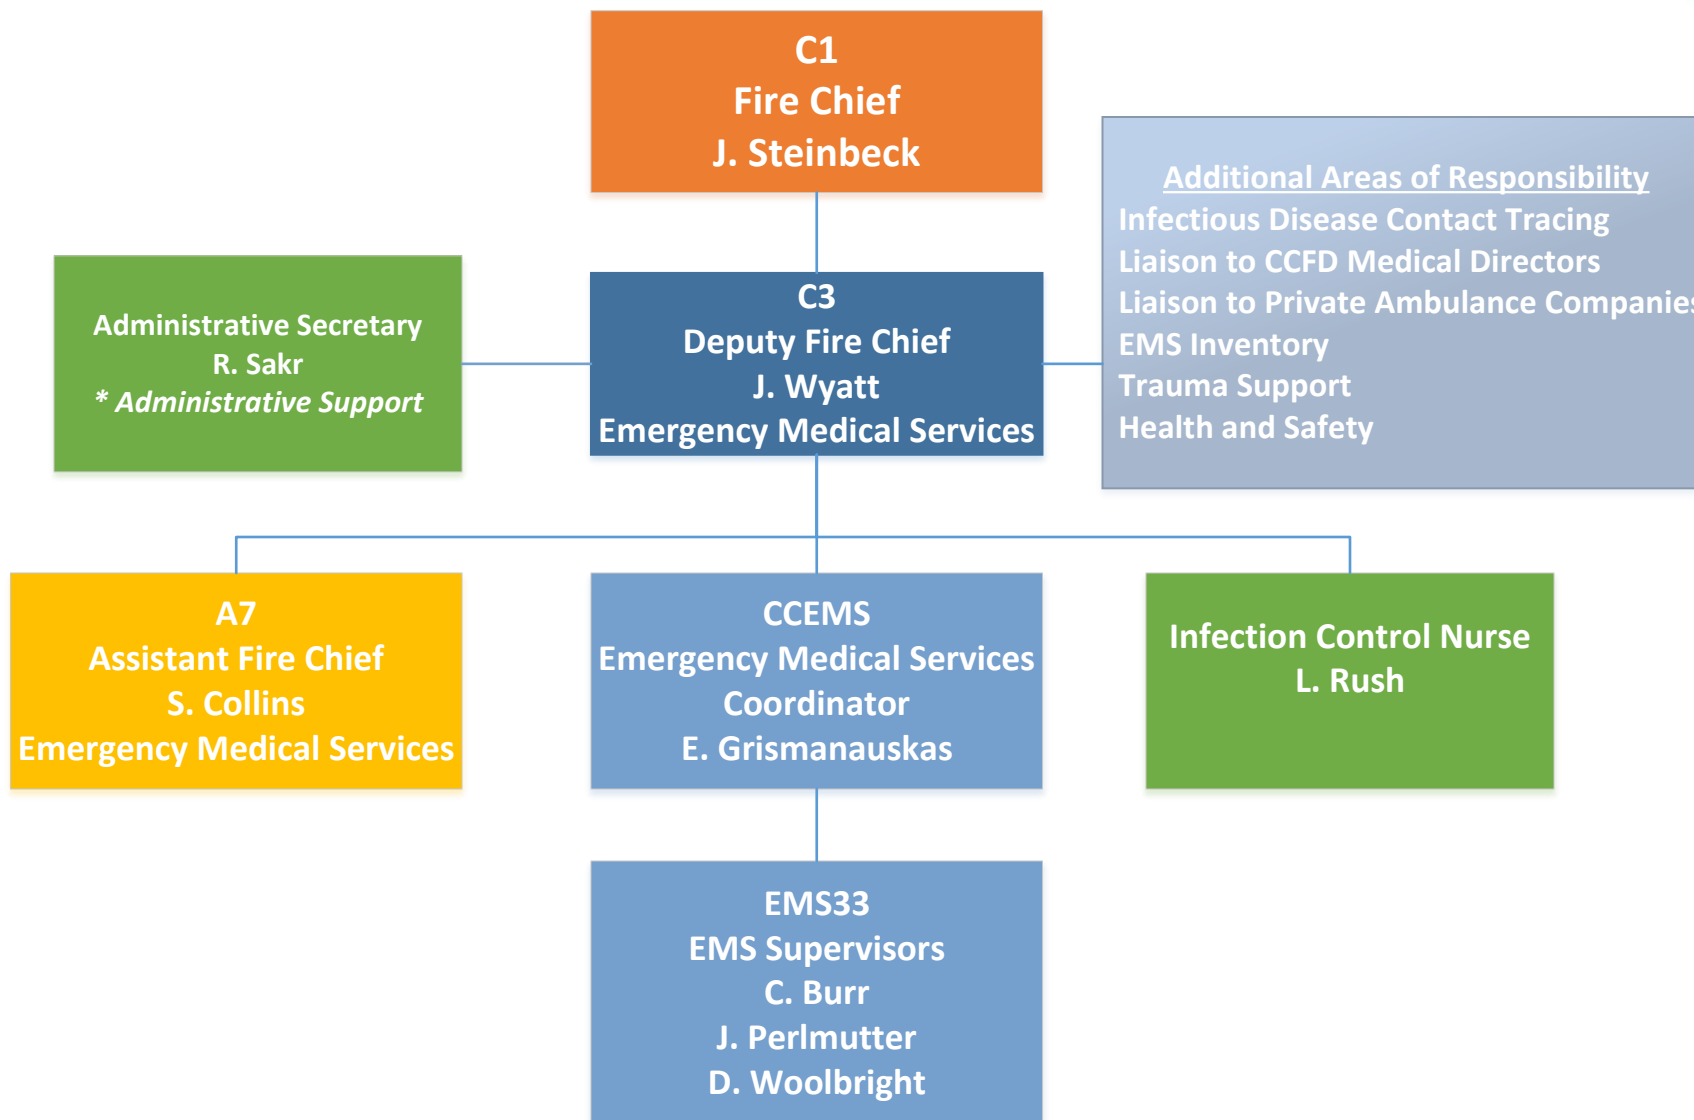

Clark County Fire Department Functional Organization

Updated 07/01/2024