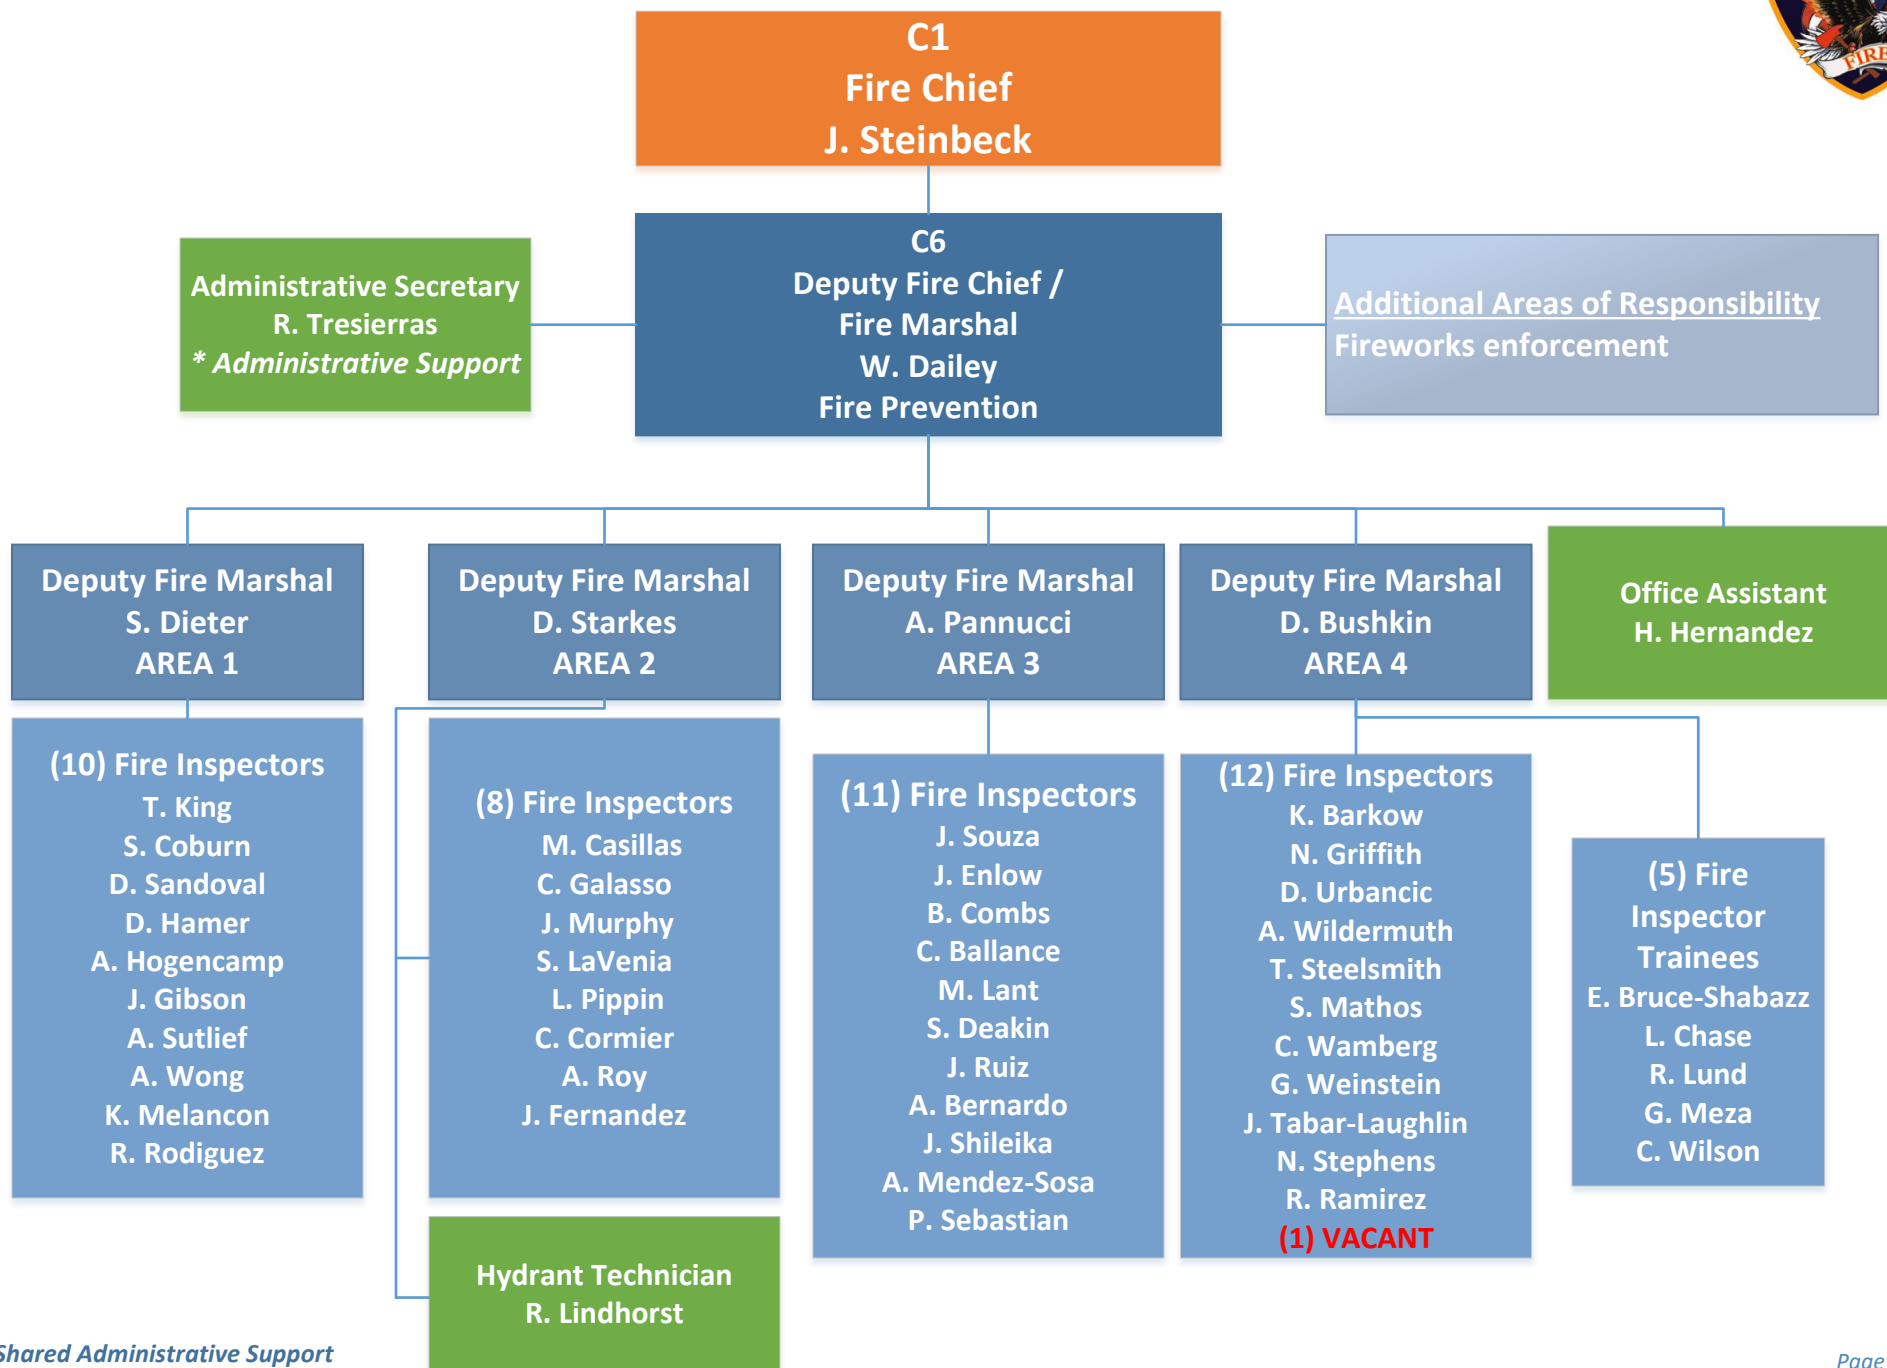

Updated 07/01/2024