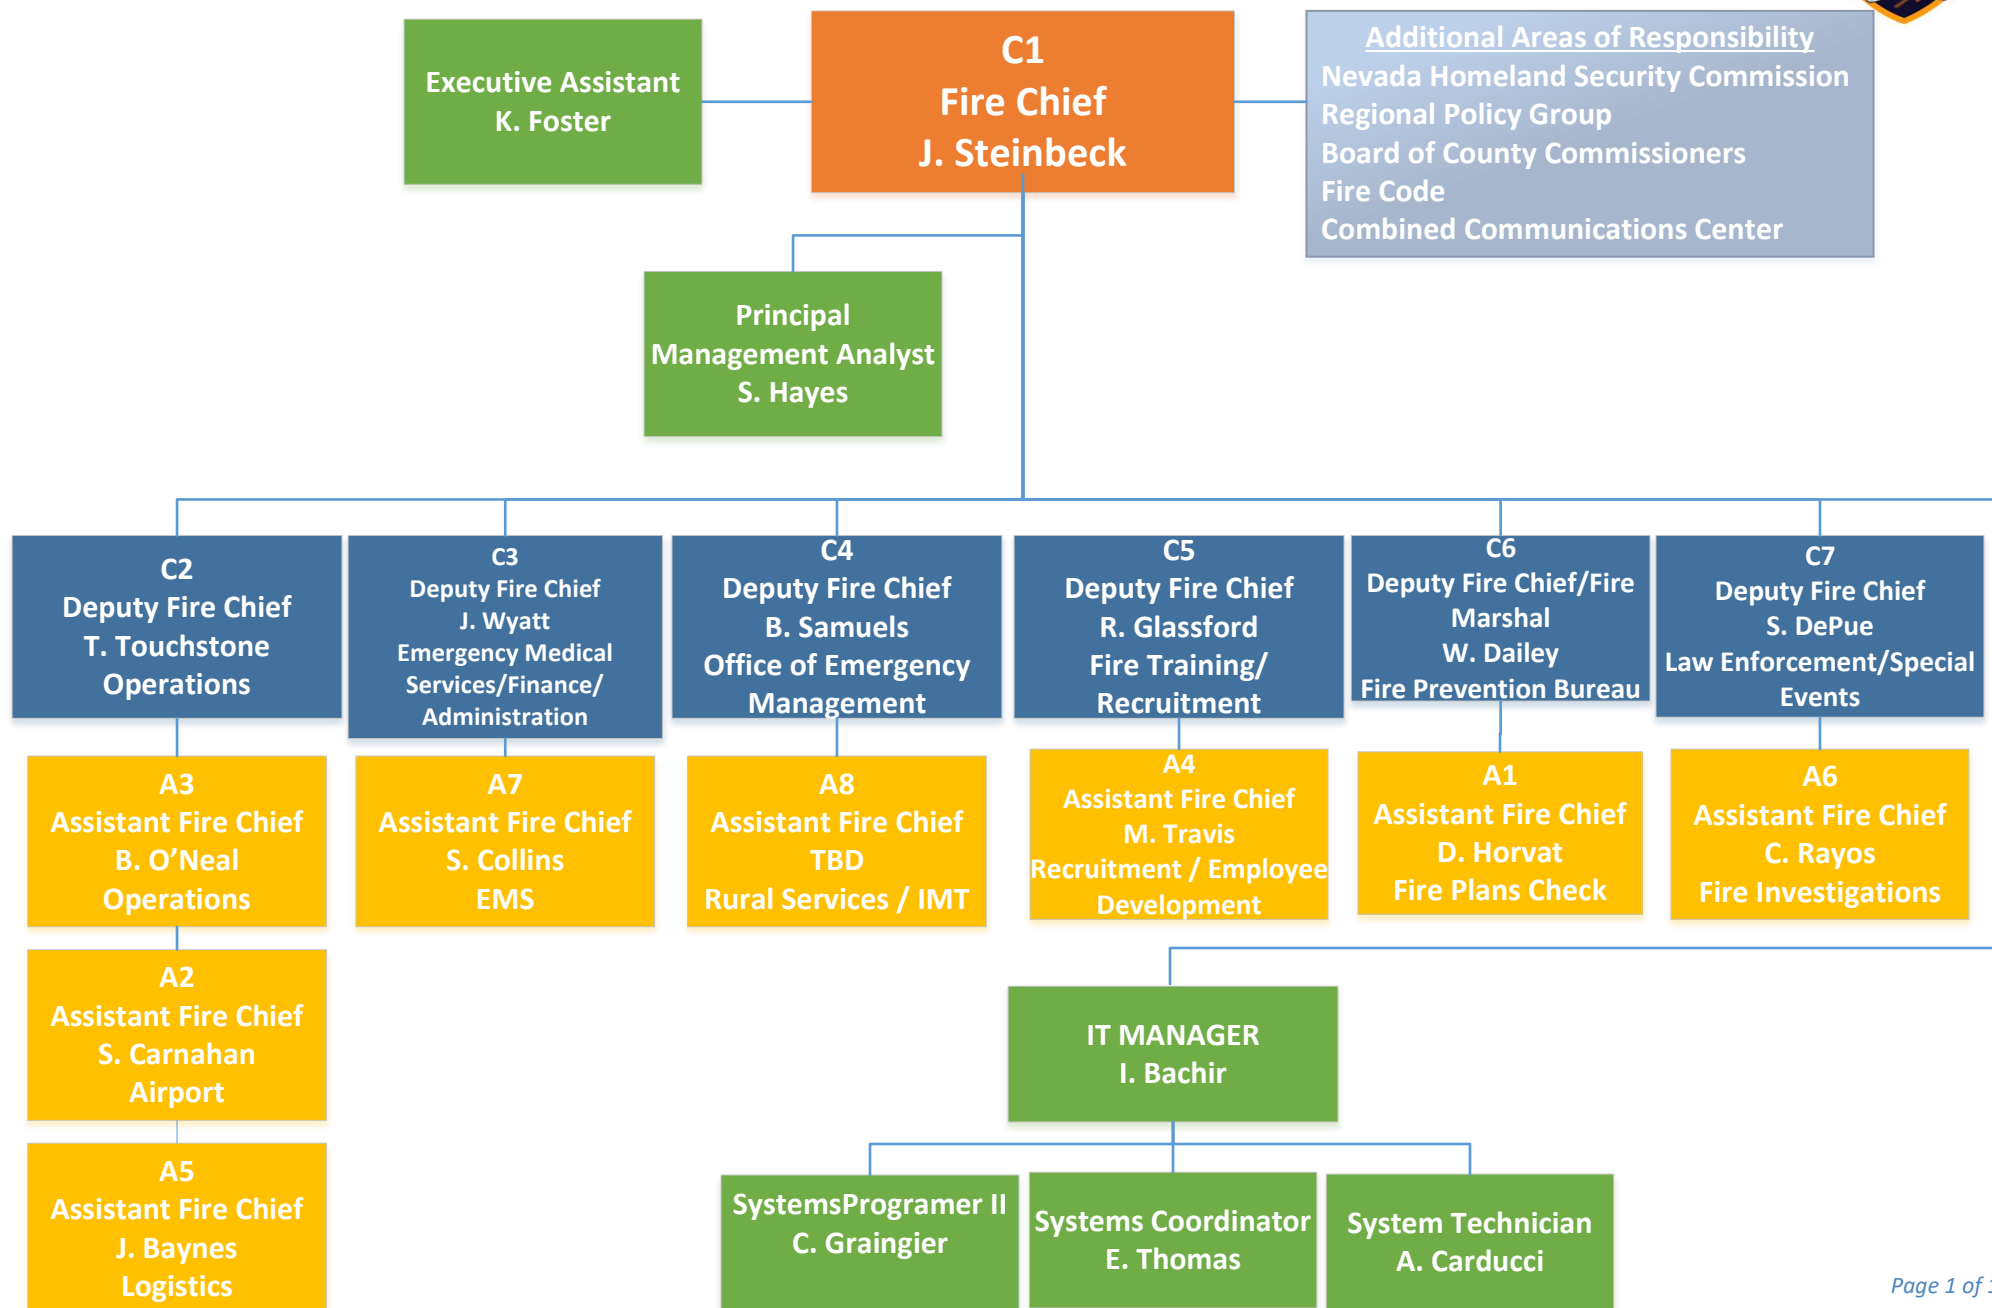

# Clark County Fire Department Functional Organization

Updated 07/01/2024

# Clark County Fire Department Functional Organization

Updated 07/01/2024

\* Shared Administrative Support