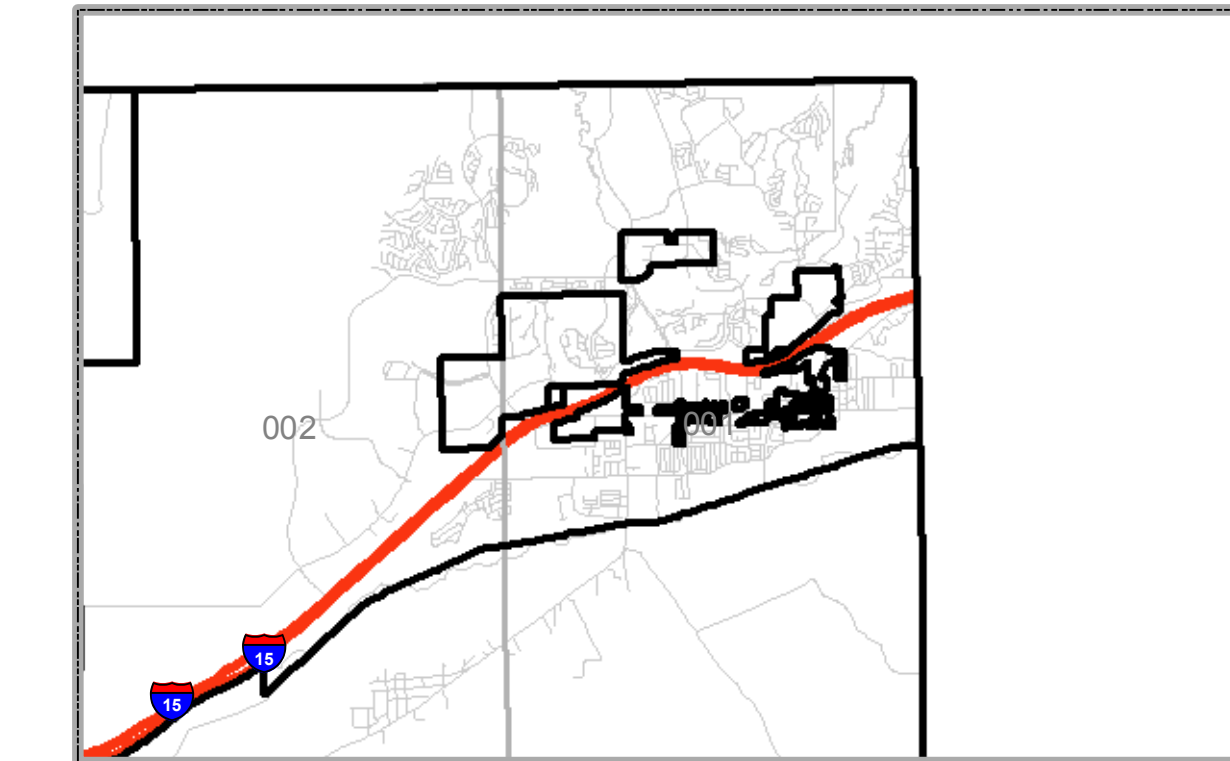

**TAX DISTRICTS**

- 050 BOULDER CITY, BOULDER CITY LIBRARY
- 052 BOULDER CITY
- 055 BOULDER CITY, HENDERSON LIBRARY
- 057 BOULDER CITY, LV/CC LIBRARY DEBT
- 100 UNINCORPORATED COUNTY, LV-CC LIBRARY
- 101 UNINCORPORATED COUNTY, LV-CC LIBRARY, CC FIRE, 911
- 102 UNINCORPORATED COUNTY, LV-CC LIBRARY, COLORADO RIVER VALLEY GROUND WATER BASIN
- 103 UNINCORPORATED COUNTY, LV-CC LIBRARY, 911
- 104 UNINCORPORATED COUNTY, LV-CC LIBRARY, CC FIRE
- 105 LAUGHLIN TOWN, LV-CC LIBRARY, 911
- 106 LAUGHLIN TOWN, LV-CC LIBRARY, 911 COLORADO RIVER VALLEY GROUND WATER BASIN
- 107 LAUGHLIN TOWN, LV-CC LIBRARY, BIG BEND WATER, COLORADO RIVER VALLEY GROUND WATER BASIN, 911
- 110 MT. CHARLESTON TOWN, MT. CHARLESTON FIRE, LV-CC LIBRARY
- 115 MT. CHARLESTON TOWN, MT. CHARLESTON FIRE, LV-CC LIBRARY, KYLE CANYON WATER DEBT
- 120 UNINCORPORATED COUNTY, LV-CC LIBRARY, LAS VEGAS ARTESIAN BASIN
- 121 LAS VEGAS ARTESIAN BASIN, LV-CC LIBRARY
- 125 LAS VEGAS ARTESIAN BASIN, LV-CC LIBRARY, 911, CC FIRE
- 135 INDIAN SPRINGS TOWN, LV-CC LIBRARY
- 143 UNINCORPORATED COUNTY, LV-CC LIBRARY, LAS VEGAS ARTESIAN BASIN, CC FIRE
- 145 UNINCORPORATED COUNTY, LV-CC LIBRARY MUDDY RIVER SPRINGS AREA GROUND WATER BASIN
- 146 UNINCORPORATED COUNTY, LV-CC LIBRARY COYOTE SPRING VALLEY GROUND WATER BASIN
- 510 UNINCORPORATED COUNTY, HENDERSON LIBRARY
- 700 SEARCHLIGHT TOWN, LV-CC LIBRARY
- 701 SEARCHLIGHT TOWN, LV-CC LIBRARY, COLORADO RIVER VALLEY GROUND WATER BASIN
- 800 BUNKERVILLE TOWN, LV-CC LIBRARY
- 810 MOAPA VALLEY TOWN, MOAPA VALLEY FIRE, LV-CC LIBRARY, MOAPA VALLEY WATER DISTRICT
- 820 MOAPA TOWN, MOAPA TOWN DEBT, MOAPA VALLEY FIRE, LV-CC LIBRARY, MOAPA VALLEY WATER DISTRICT
- 825 MOAPA VALLEY TOWN, MOAPA VALLEY FIRE, LV-CC LIBRARY
- 826 MOAPA VALLEY TOWN, LV-CC LIBRARY

**CLARK COUNTY TAX DISTRICT MAP "RURAL"**

1 inch = 4 miles

**Legend**

- Detail Area
- County
- Boulder City
- Bunkerville
- Laughlin
- Mesquite
- Moapa
- Overton
- Lake Mead
- Major Street
- R&R
- Township
- Section