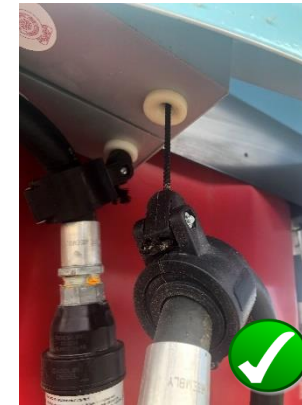

GDF Self-Inspection Photo Guide BALANCE

Questions?
Problems? Call
702-455-1660

Nozzle, Bellows, Face Seals

Retractor

Clamps

Hoses - condition

GDF Self-Inspection Photo Guide BALANCE

Questions?
Problems? Call
702-455-1660