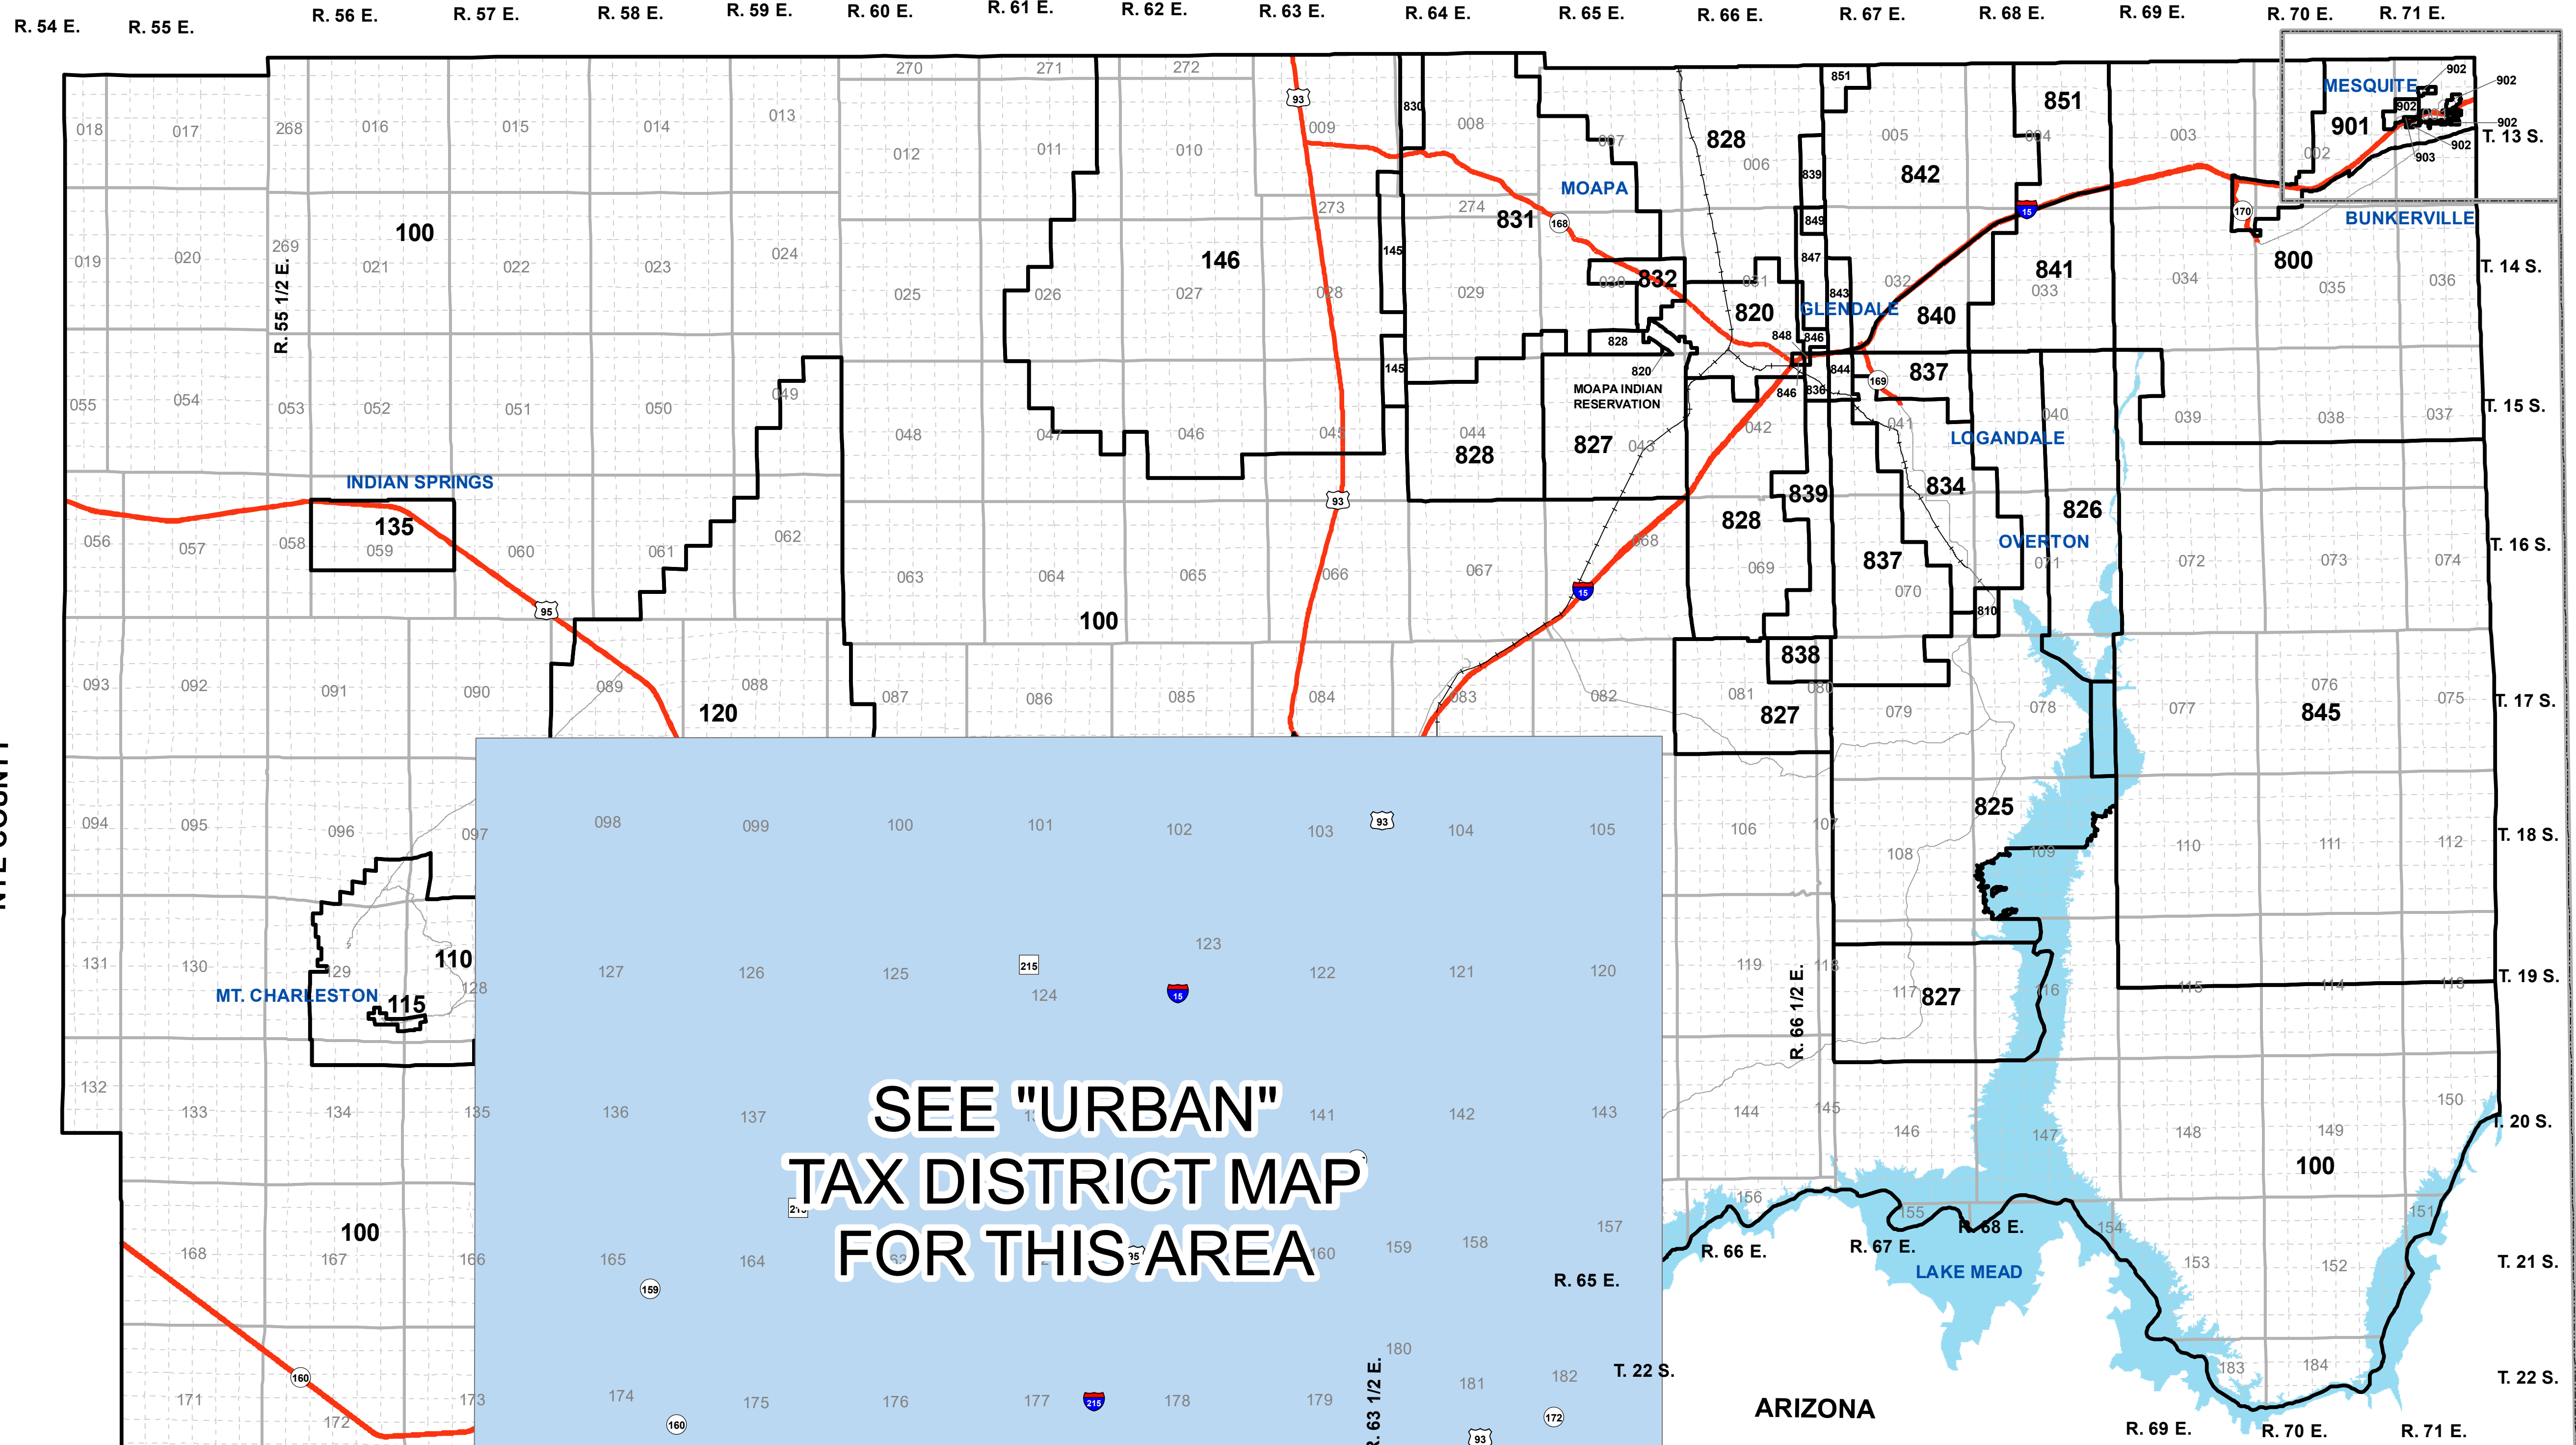

LINCOLN COUNTY

TAX DISTRICTS

- 050 BOULDER CITY, BOULDER CITY LIBRARY
- 052 BOULDER CITY
- 055 BOULDER CITY, HENDERSON LIBRARY
- 057 BOULDER CITY, LV/CC LIBRARY DEBT
- 100 UNINCORPORATED COUNTY, LV-CC LIBRARY
- 101 UNINCORPORATED COUNTY, LV-CC LIBRARY, CC FIRE, 911
- 102 UNINCORPORATED COUNTY, LV-CC LIBRARY, COLORADO RIVER VALLEY GROUND WATER BASIN
- 103 UNINCORPORATED COUNTY, LV-CC LIBRARY, 911
- 104 UNINCORPORATED COUNTY, LV-CC LIBRARY, CC FIRE
- 105 LAUGHLIN TOWN, LV-CC LIBRARY, 911
- 106 LAUGHLIN TOWN, LV-CC LIBRARY, 911 COLORADO RIVER VALLEY GROUND WATER BASIN
- 107 LAUGHLIN TOWN, LV-CC LIBRARY, BIG BEND WATER, COLORADO RIVER VALLEY GROUND WATER BASIN, 911
- 110 MT. CHARLESTON TOWN, MT. CHARLESTON FIRE, LV-CC LIBRARY
- 115 MT. CHARLESTON TOWN, MT. CHARLESTON FIRE, LV-CC LIBRARY, KYLE CANYON WATER DEBT
- 120 UNINCORPORATED COUNTY, LV-CC LIBRARY, LAS VEGAS ARTESIAN BASIN
- 121 LAS VEGAS ARTESIAN BASIN, LV-CC LIBRARY
- 125 LAS VEGAS ARTESIAN BASIN, LV-CC LIBRARY, 911, CC FIRE
- 135 INDIAN SPRINGS TOWN, LV-CC LIBRARY
- 143 UNINCORPORATED COUNTY, LV-CC LIBRARY, LAS VEGAS ARTESIAN BASIN, CC FIRE
- 145 UNINCORPORATED COUNTY, LV-CC LIBRARY MUDDY RIVER SPRINGS AREA GROUND WATER BASIN
- 146 UNINCORPORATED COUNTY, LV-CC LIBRARY COYOTE SPRING VALLEY GROUND WATER BASIN
- 510 UNINCORPORATED COUNTY, HENDERSON LIBRARY
- 700 SEARCHLIGHT TOWN, LV-CC LIBRARY
- 701 SEARCHLIGHT TOWN, LV-CC LIBRARY, COLORADO RIVER VALLEY GROUND WATER BASIN
- 800 BUNKERVILLE TOWN, LV-CC LIBRARY
- 810 MOAPA VALLEY TOWN, MOAPA VALLEY FIRE, LV-CC LIBRARY, MOAPA VALLEY WATER DISTRICT
- 820 MOAPA TOWN, MOAPA TOWN DEBT, MOAPA VALLEY FIRE, LV-CC LIBRARY, MOAPA VALLEY WATER DISTRICT
- 825 MOAPA VALLEY TOWN, MOAPA VALLEY FIRE, LV-CC LIBRARY
- 826 MOAPA VALLEY TOWN, LV-CC LIBRARY

CLARK COUNTY TAX DISTRICT MAP "RURAL"

1 inch = 4 miles

Legend

- Detail Area
- County
- Major Street
- Boulder City
- Highway
- Bunkerville
- R&R
- Laughlin
- Township
- Mequite
- Section
- Moapa
- Lake Mead
- Overton