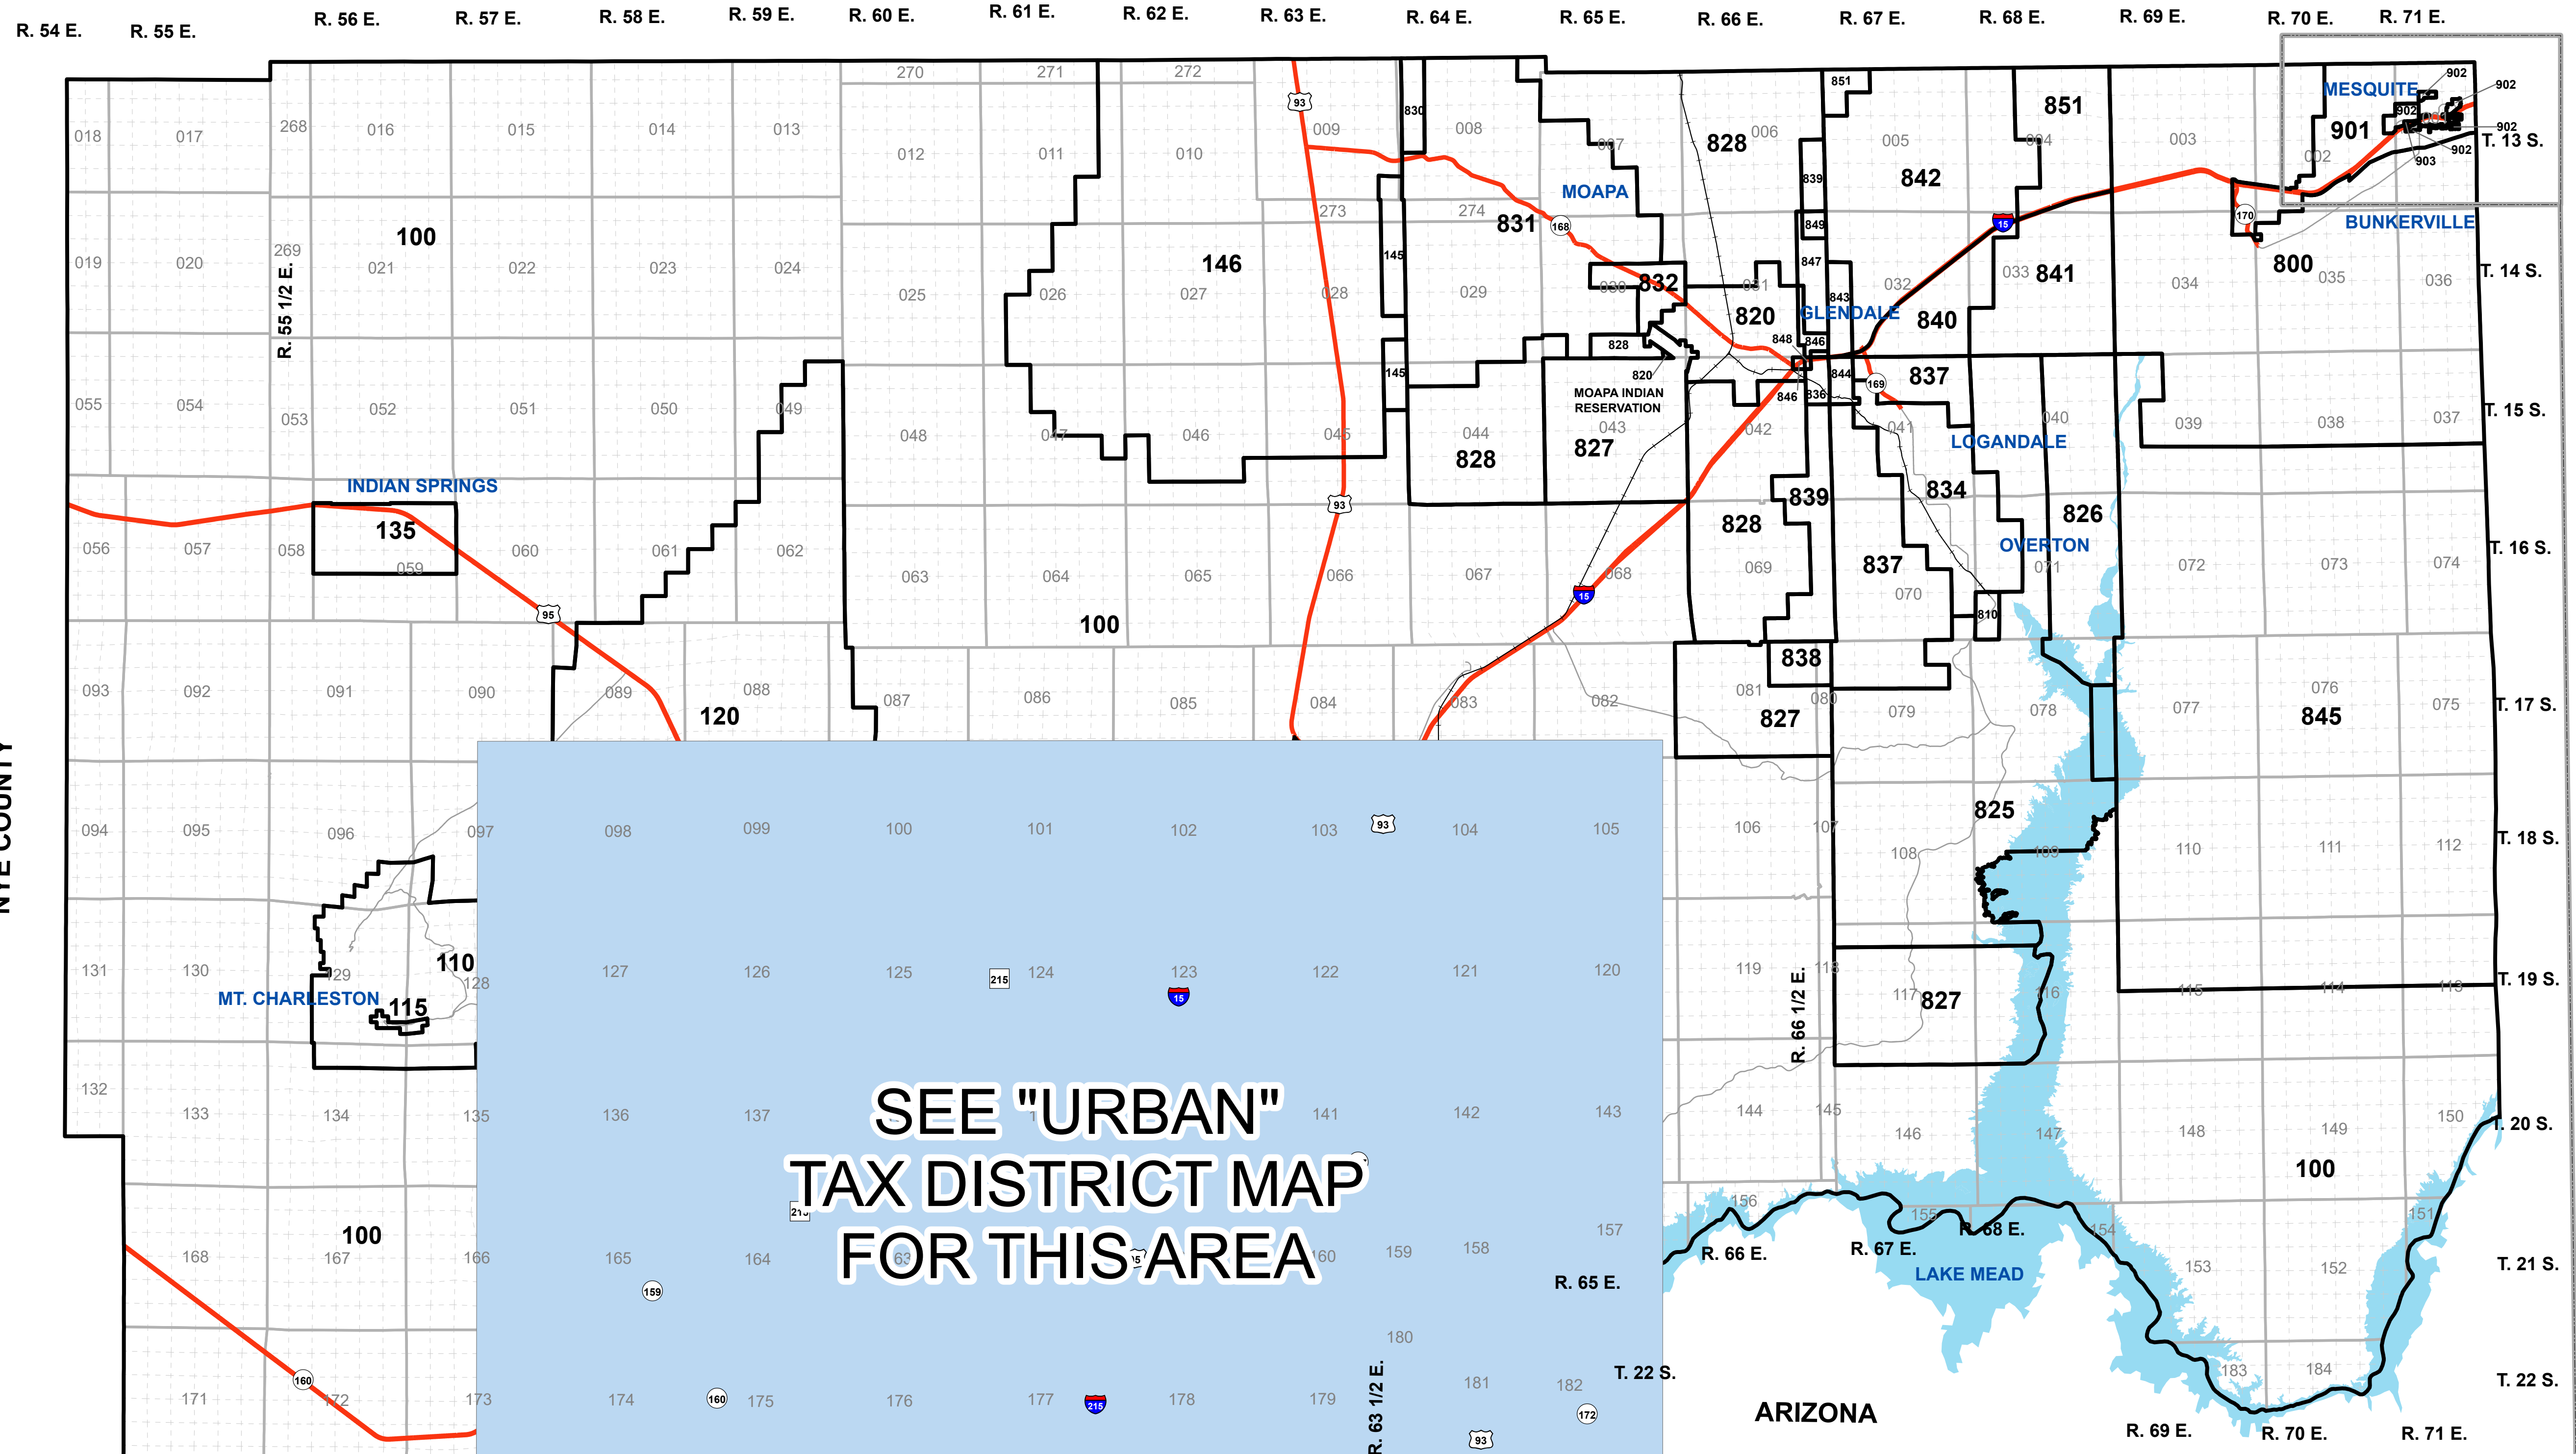

LINCOLN COUNTY

SEE "URBAN"
TAX DISTRICT MAP
FOR THIS AREA

TAX DISTRICTS

- 050 BOULDER CITY, BOULDER CITY LIBRARY
- 052 BOULDER CITY
- 055 BOULDER CITY, HENDERSON LIBRARY
- 057 BOULDER CITY, LV/CC LIBRARY DEBT
- 100 UNINCORPORATED COUNTY, LV-CC LIBRARY
- 101 UNINCORPORATED COUNTY, LV-CC LIBRARY, CC FIRE, 911
- 102 UNINCORPORATED COUNTY, LV-CC LIBRARY, COLORADO RIVER VALLEY GROUND WATER BASIN
- 103 UNINCORPORATED COUNTY, LV-CC LIBRARY, 911
- 104 UNINCORPORATED COUNTY, LV-CC LIBRARY, CC FIRE
- 105 LAUGHLIN TOWN, LV-CC LIBRARY, 911
- 106 LAUGHLIN TOWN, LV-CC LIBRARY, 911 COLORADO RIVER VALLEY GROUND WATER BASIN
- 107 LAUGHLIN TOWN, LV-CC LIBRARY, BIG BEND WATER, COLORADO RIVER VALLEY GROUND WATER BASIN, 911
- 110 MT. CHARLESTON TOWN, MT. CHARLESTON FIRE, LV-CC LIBRARY
- 115 MT. CHARLESTON TOWN, MT. CHARLESTON FIRE, LV-CC LIBRARY, KYLE CANYON WATER DEBT
- 120 UNINCORPORATED COUNTY, LV-CC LIBRARY, LAS VEGAS ARTESIAN BASIN
- 121 LAS VEGAS ARTESIAN BASIN, LV-CC LIBRARY
- 125 LAS VEGAS ARTESIAN BASIN, LV-CC LIBRARY, 911, CC FIRE
- 135 INDIAN SPRINGS TOWN, LV-CC LIBRARY
- 143 UNINCORPORATED COUNTY, LV-CC LIBRARY, LAS VEGAS ARTESIAN BASIN, CC FIRE
- 145 UNINCORPORATED COUNTY, LV-CC LIBRARY MUDDY RIVER SPRINGS AREA GROUND WATER BASIN
- 146 UNINCORPORATED COUNTY, LV-CC LIBRARY COYOTE SPRING VALLEY GROUND WATER BASIN
- 510 UNINCORPORATED COUNTY, HENDERSON LIBRARY
- 700 SEARCHLIGHT TOWN, LV-CC LIBRARY
- 701 SEARCHLIGHT TOWN, LV-CC LIBRARY, COLORADO RIVER VALLEY GROUND WATER BASIN
- 800 BUNKERVILLE TOWN, LV-CC LIBRARY
- 810 MOAPA VALLEY TOWN, MOAPA VALLEY FIRE, LV-CC LIBRARY, MOAPA VALLEY WATER DISTRICT
- 820 MOAPA TOWN, MOAPA TOWN DEBT, MOAPA VALLEY FIRE, LV-CC LIBRARY, MOAPA VALLEY WATER DISTRICT
- 825 MOAPA VALLEY TOWN, MOAPA VALLEY FIRE, LV-CC LIBRARY
- 826 MOAPA VALLEY TOWN, LV-CC LIBRARY